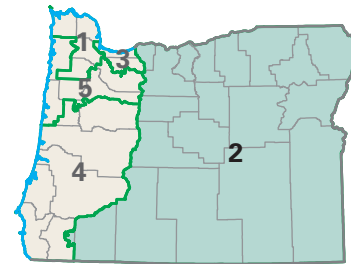

Congressional District 2

2 Congressional District

Lake County

Oregon (5 Districts)