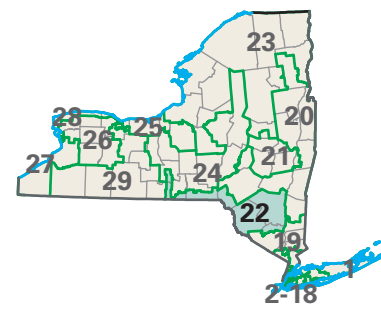

Congressional District 22

22 Congressional District
Sullivan County

New York (29 Districts)