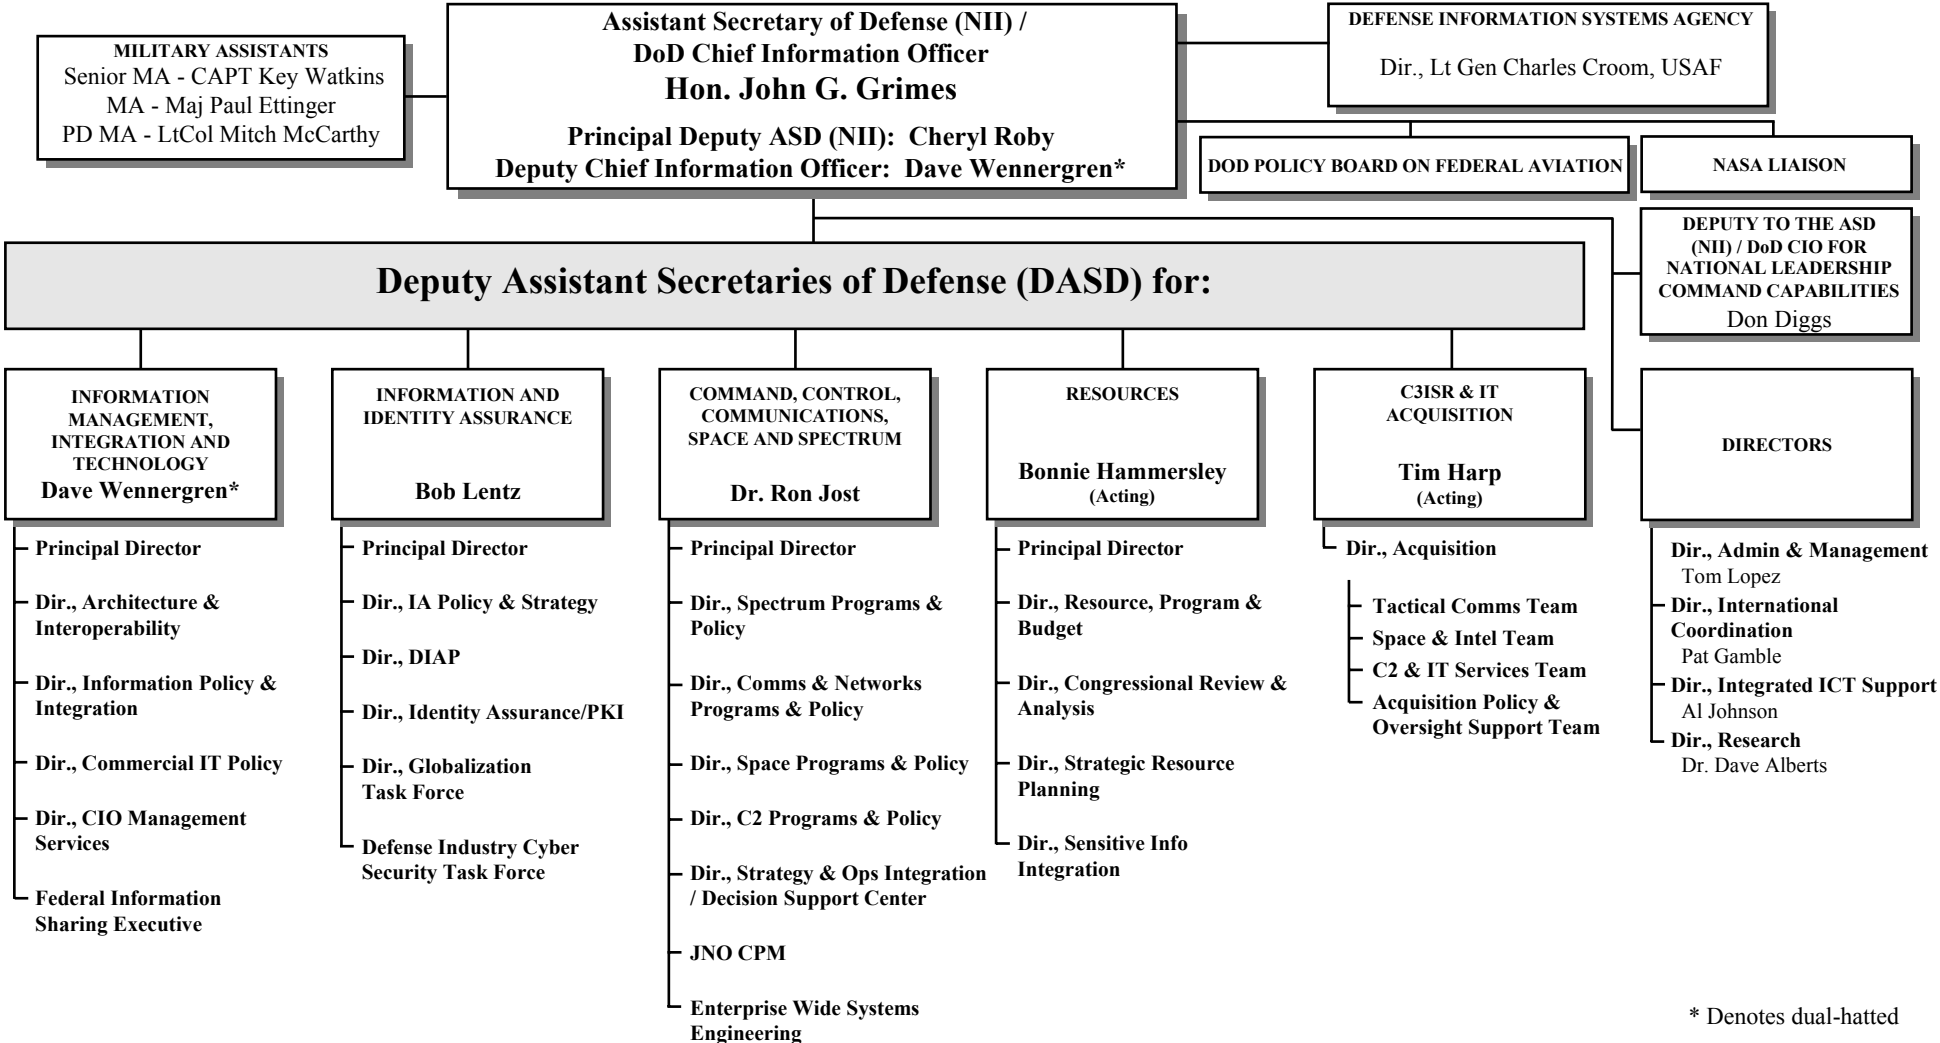

Networks and Information Integration Chief Information Officer

OASD(NII) / DoD CIO

* Denotes dual-hatted

Chart effective 01 October 2007