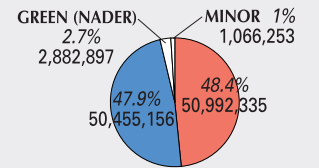

## POPULAR VOTE

### Winner's Percentage by County\*

**TOTAL: 105,396,641**

Republican candidate G.W. Bush won the electoral vote but lost the popular vote to Democratic candidate Gore.

One elector from the District of Columbia abstained from voting.