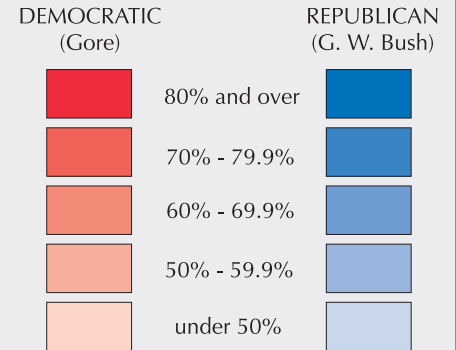

## POPULAR VOTE

### Winner's Percentage by County\*

**TOTAL: 105,396,641**

Republican candidate G.W. Bush won the electoral vote but lost the popular vote to Democratic candidate Gore.

One elector from the District of Columbia abstained from voting.