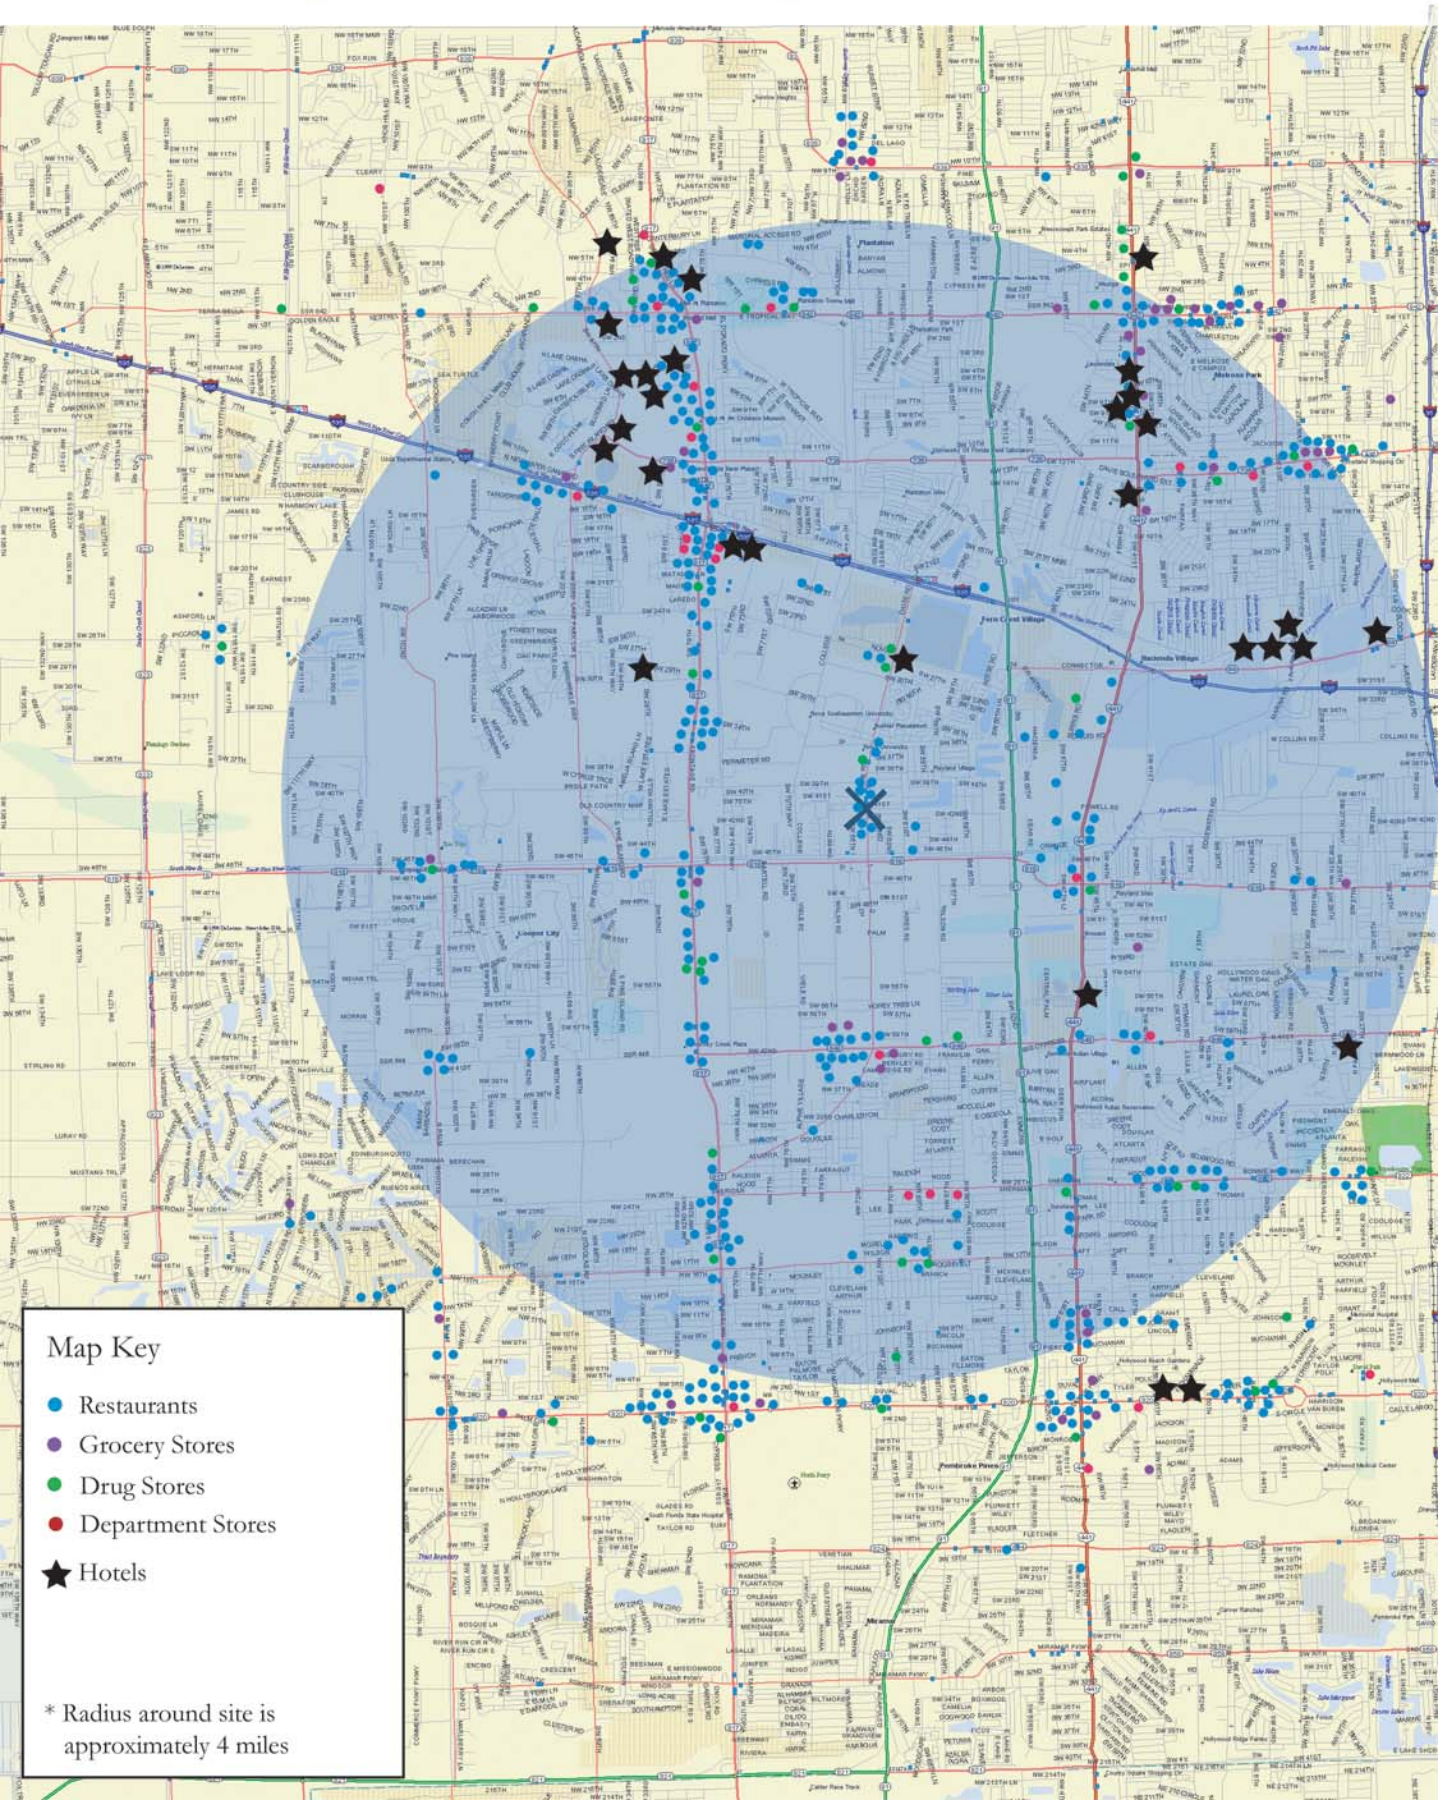

Davie Competitive Market Map

Map Key

- Restaurants
- Grocery Stores
- Drug Stores
- Department Stores
- ★ Hotels

* Radius around site is approximately 4 miles