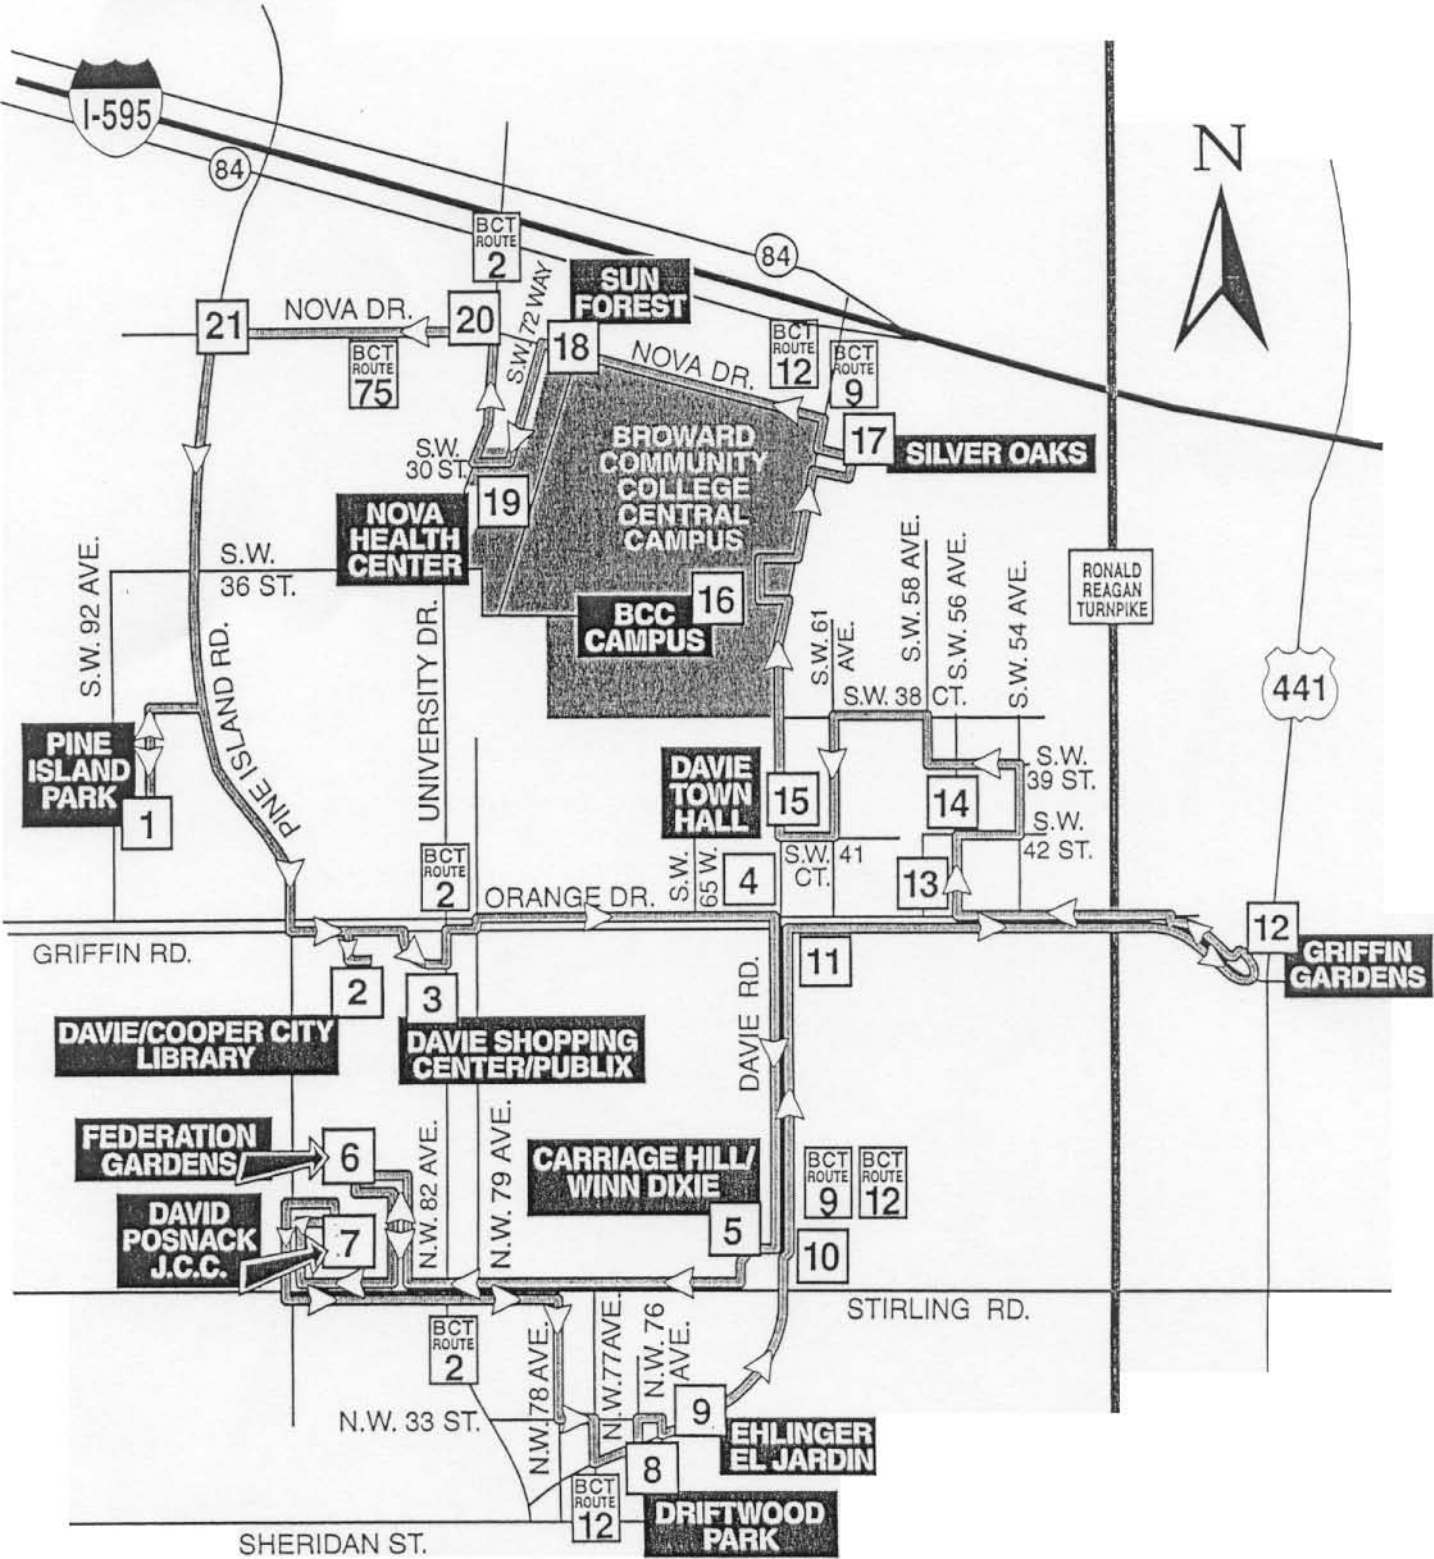

# TOWN OF DAVIE

## COMMUNITY BUS SERVICE ROUTE

# TOWN OF DAVIE • TIMETABLE

EFFECTIVE: OCTOBER 2001

BOXED NUMBERS ON THE TIMETABLE REFER TO THE TIMEPOINTS ON MAP.  
TIMEPOINTS DO NOT NECESSARILY REPRESENT ALL THE BUS STOPS ON THE ROUTE.

NUMBERS REFER TO TIME POINTS ON MAP  
BOLD TYPE INDICATES PM HOURS