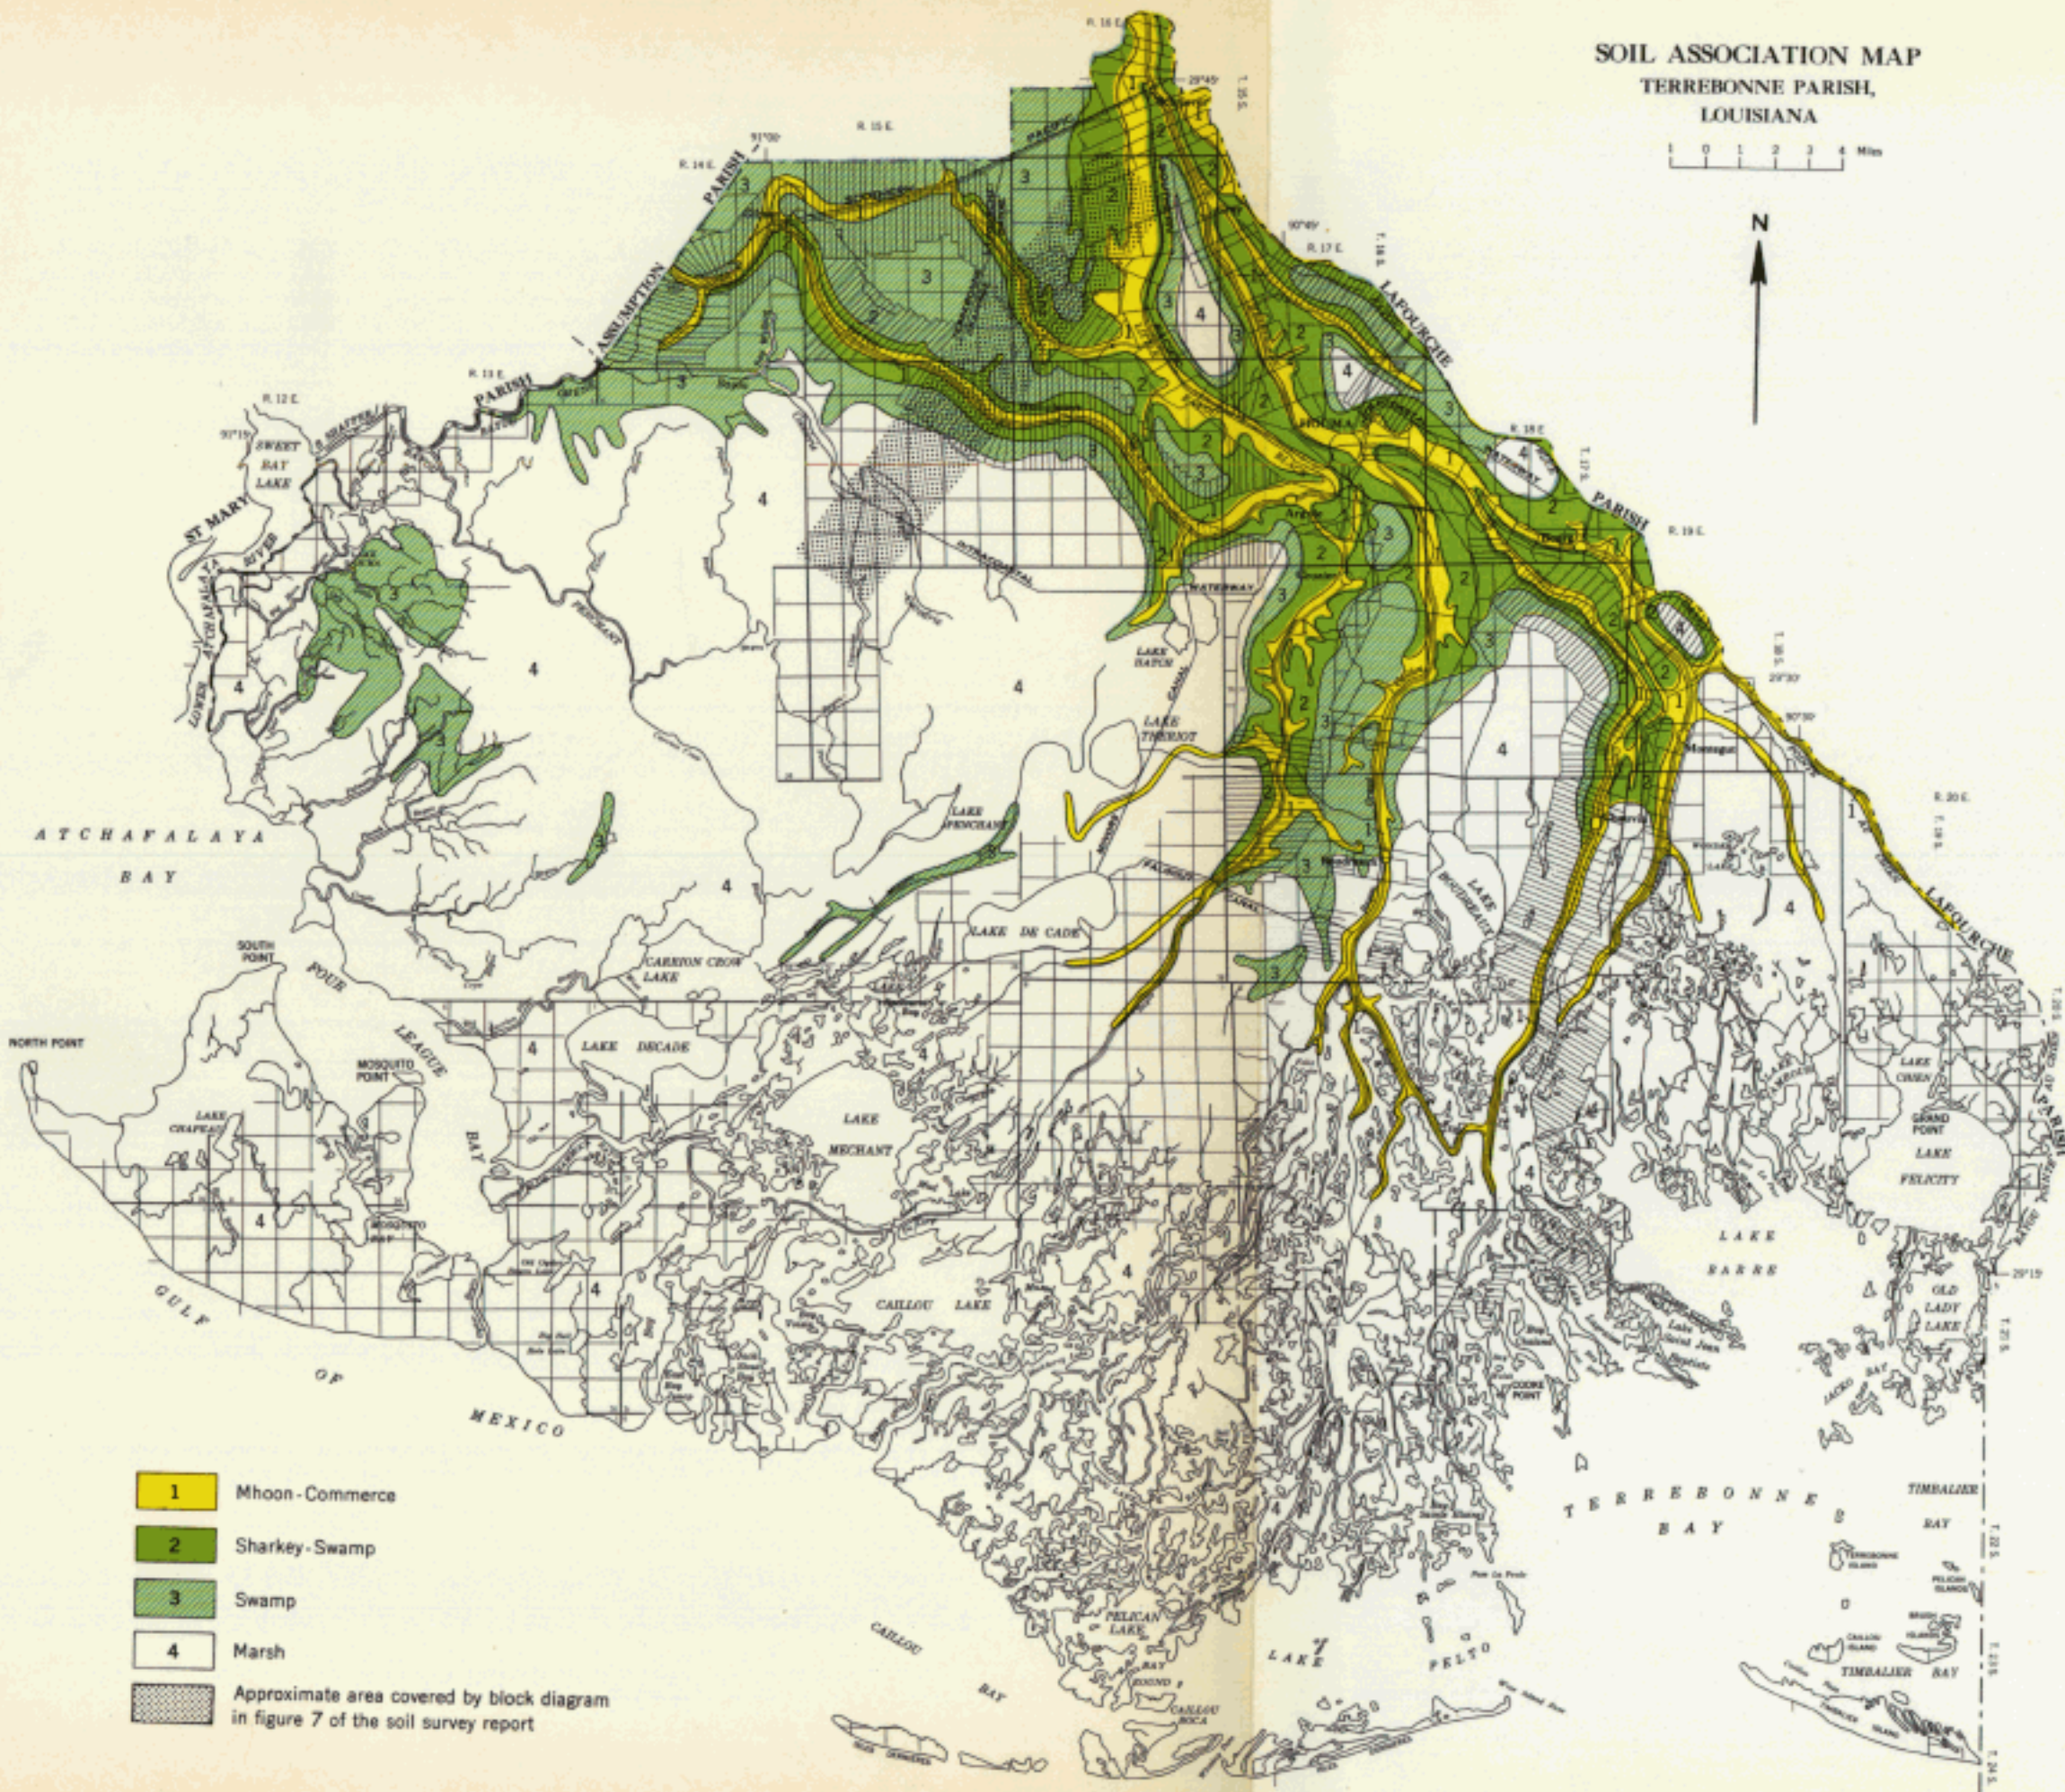

# SOIL ASSOCIATION MAP

TERREBONNE PARISH,  
LOUISIANA

1 0 1 2 3 4 Miles

N

1 Mhoon-Commerce

2 Sharkey-Swamp

3 Swamp

4 Marsh

Approximate area covered by block diagram  
in figure 7 of the soil survey report