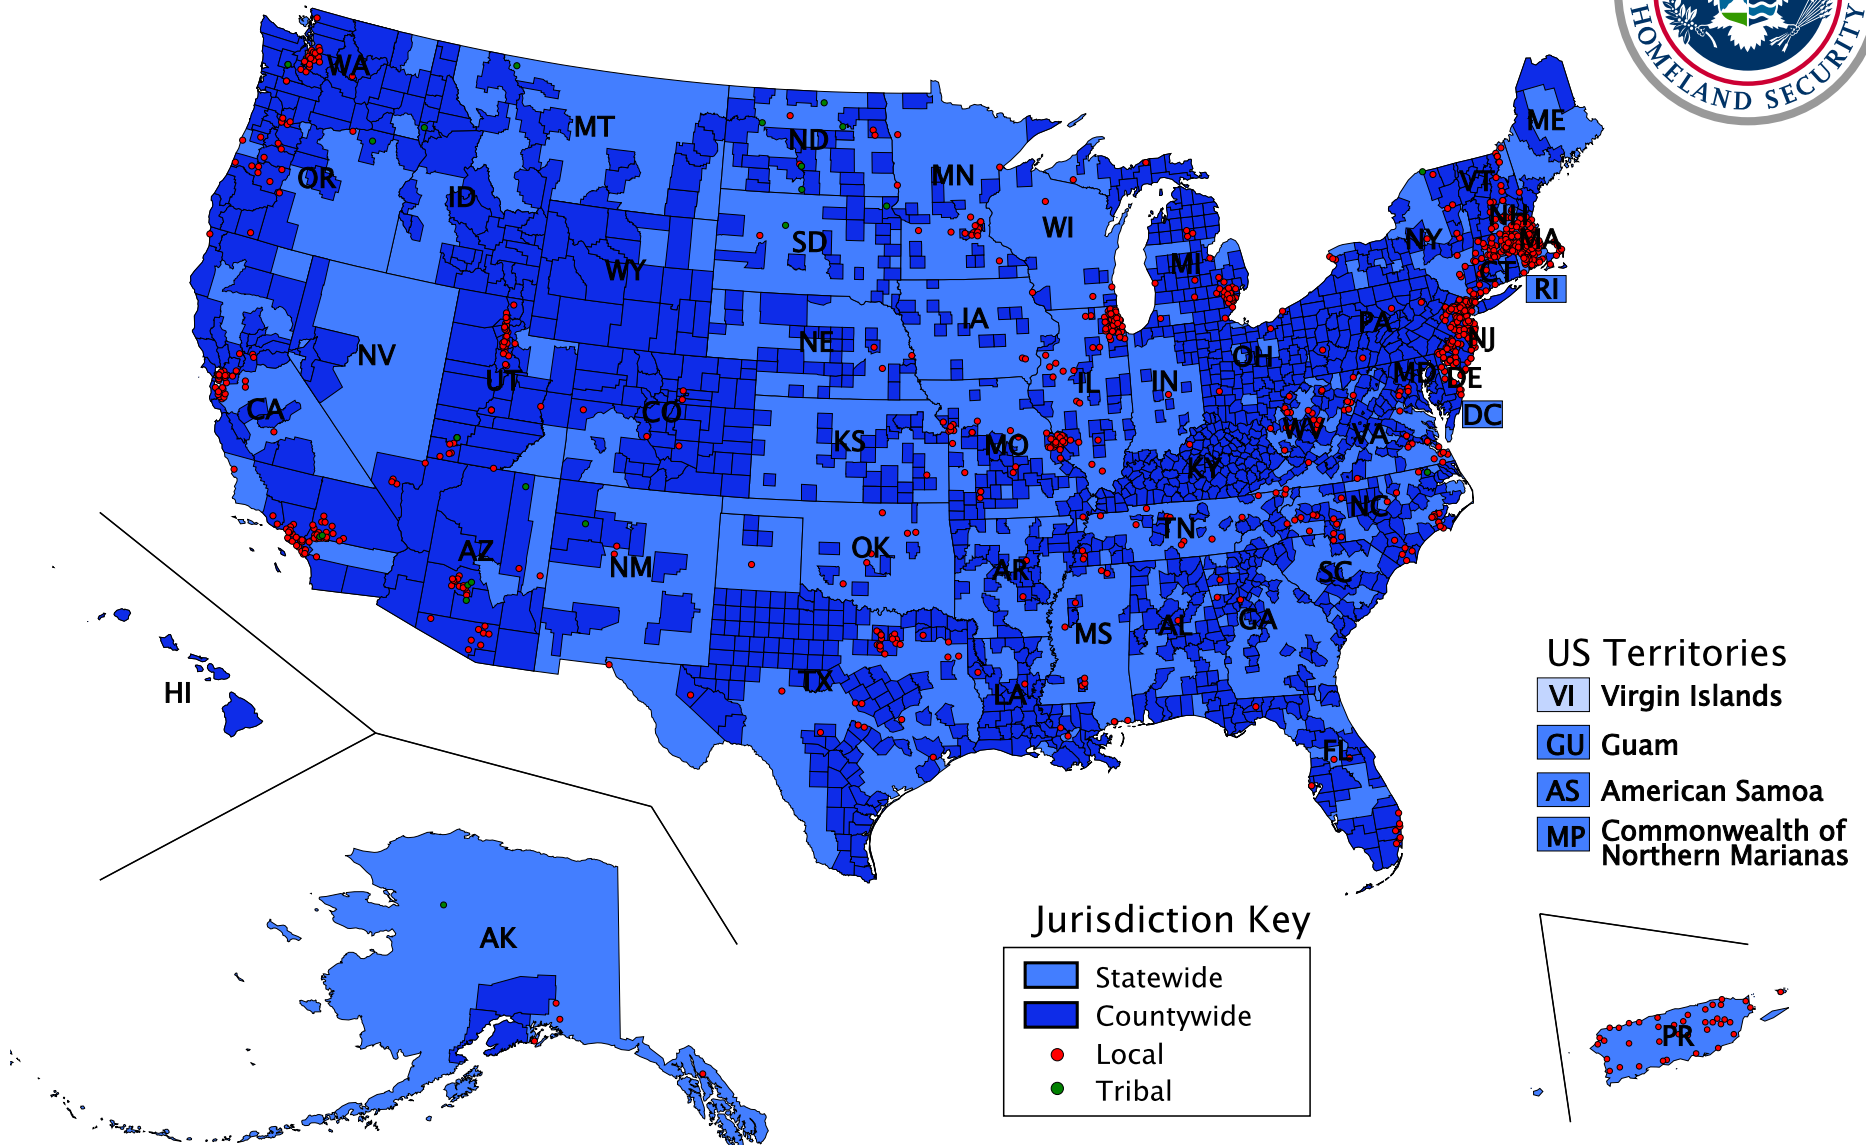

Citizen Corps Councils

- US Territories
- VI Virgin Islands
- GU Guam
- AS American Samoa
- MP Commonwealth of Northern Marianas

Jurisdiction Key

- Statewide
- Countywide
- Local
- Tribal

Total Active Statewide Councils	55
Total Active Countywide/Local/Tribal Councils	2319
Population Served, based on 2000 Census Data	223307198 (78% of total US population)

Citizen Corps Councils

Alaska

State of Alaska Citizen Corps Council

County Councils (4)

Anchorage Citizen Corps Council

Fairbanks Citizen Corps Council

Kenai Peninsula Borough Citizen Corps Council

Matanuska-Susitna Borough Citizen Corps Council