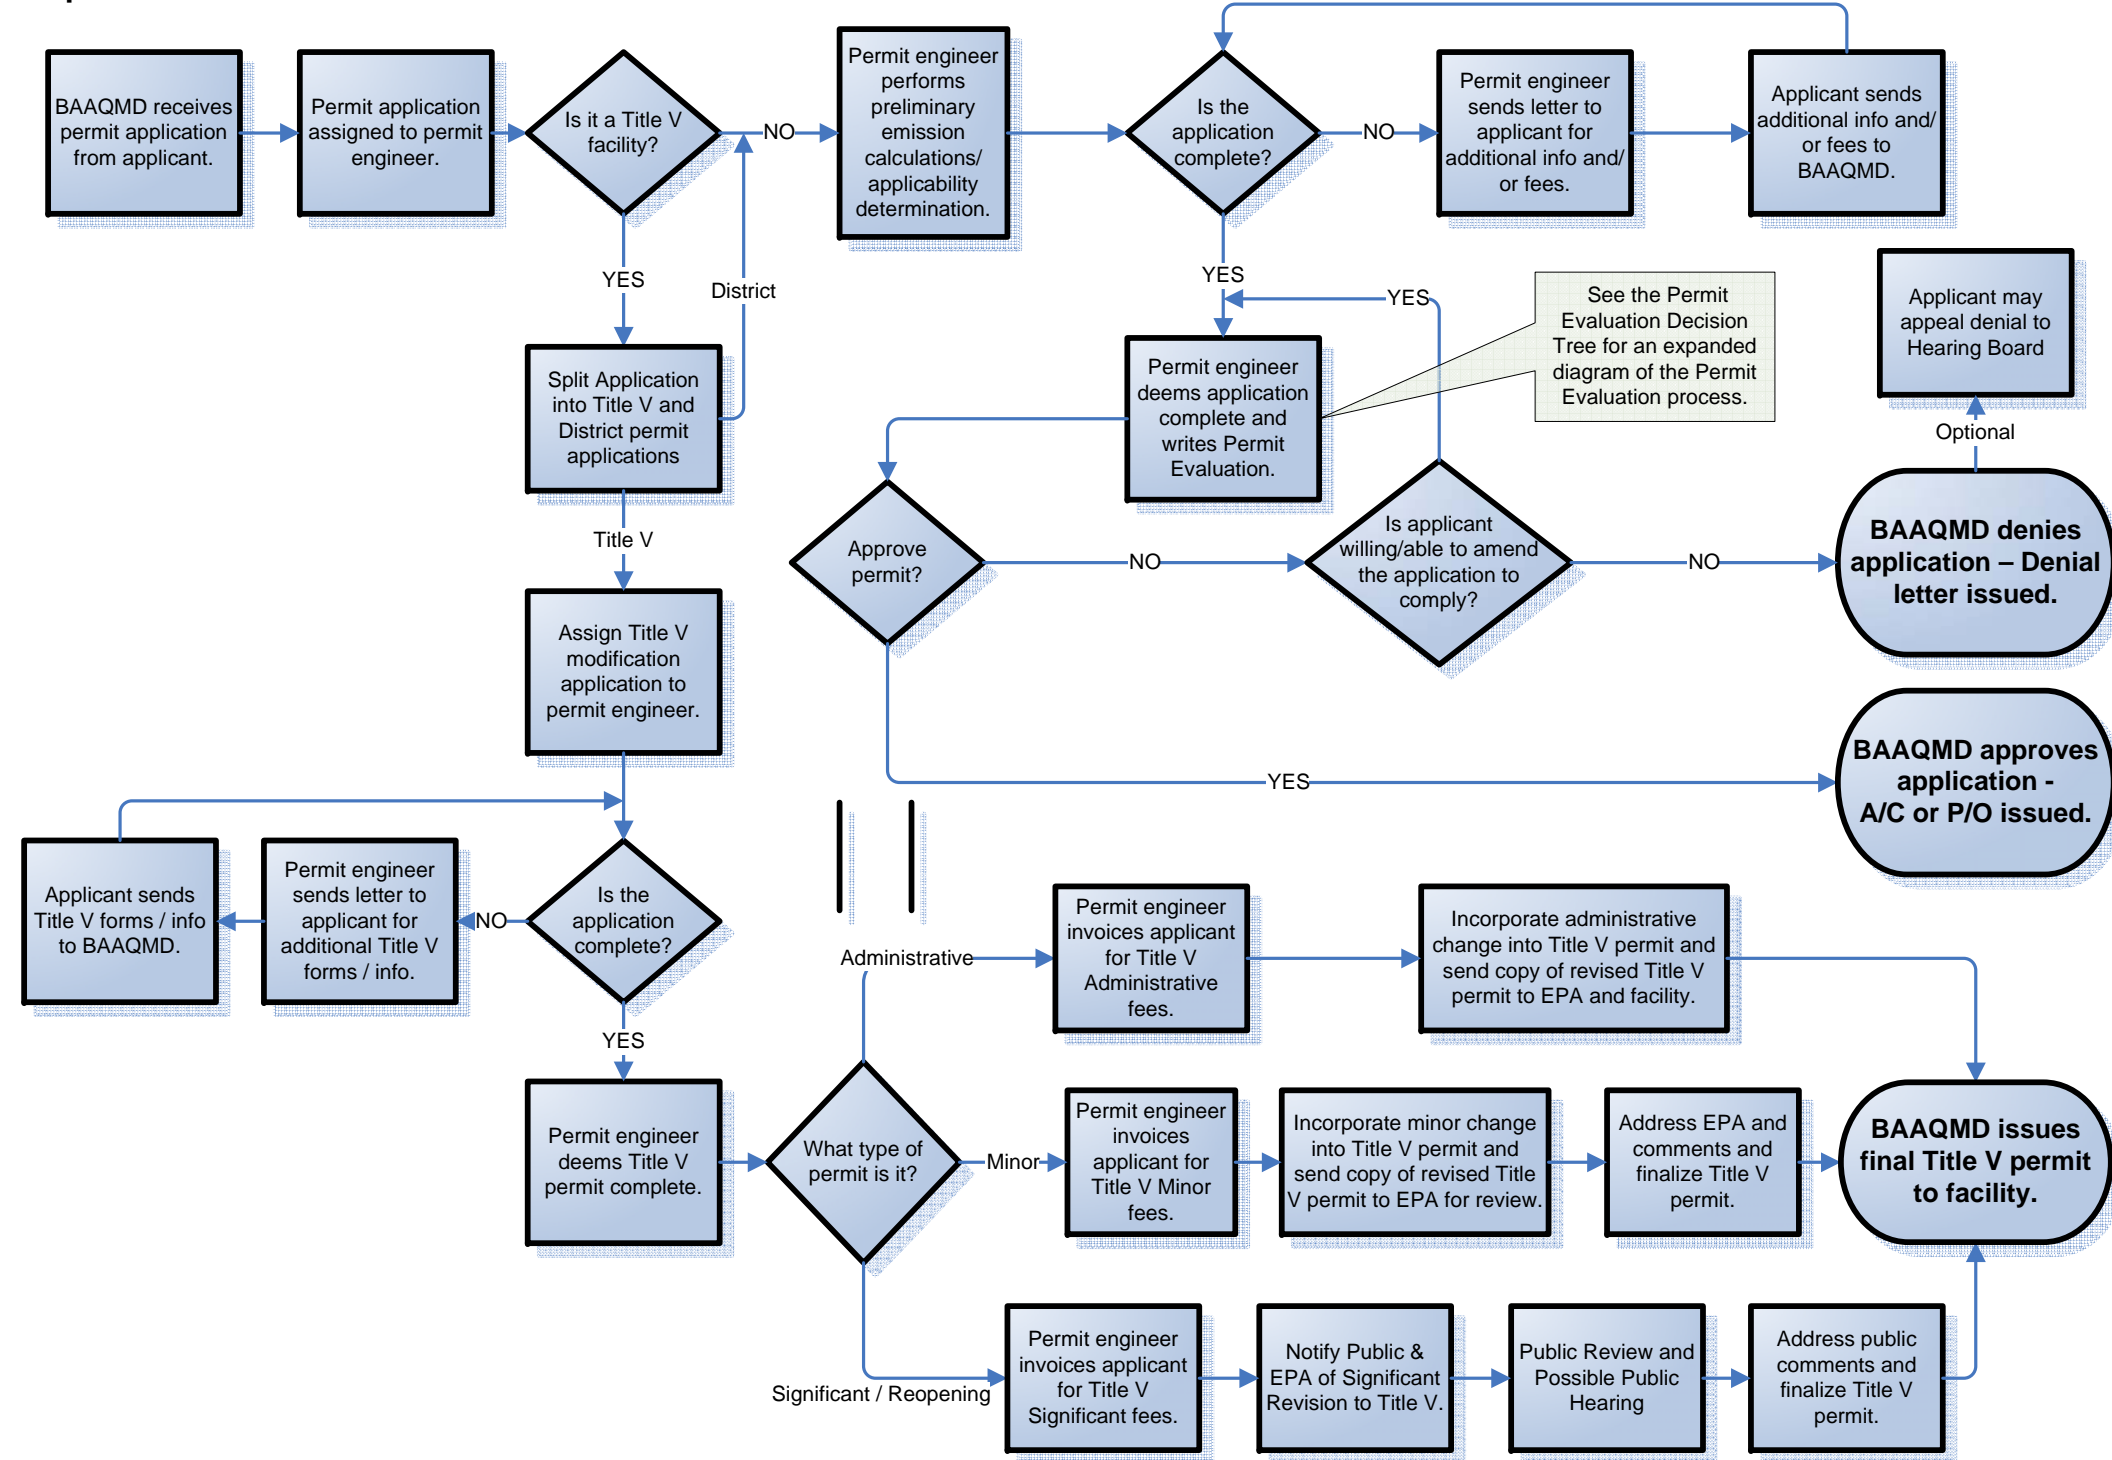

Simplified BAAQMD Permit Review Process Flowchart

BAAQMD Permit Evaluation Decision Tree

This decision tree is an expanded version of the *Permit Evaluation* step of the Permit Review Process flowchart

by M.K. Carol Lee
July 18, 2006