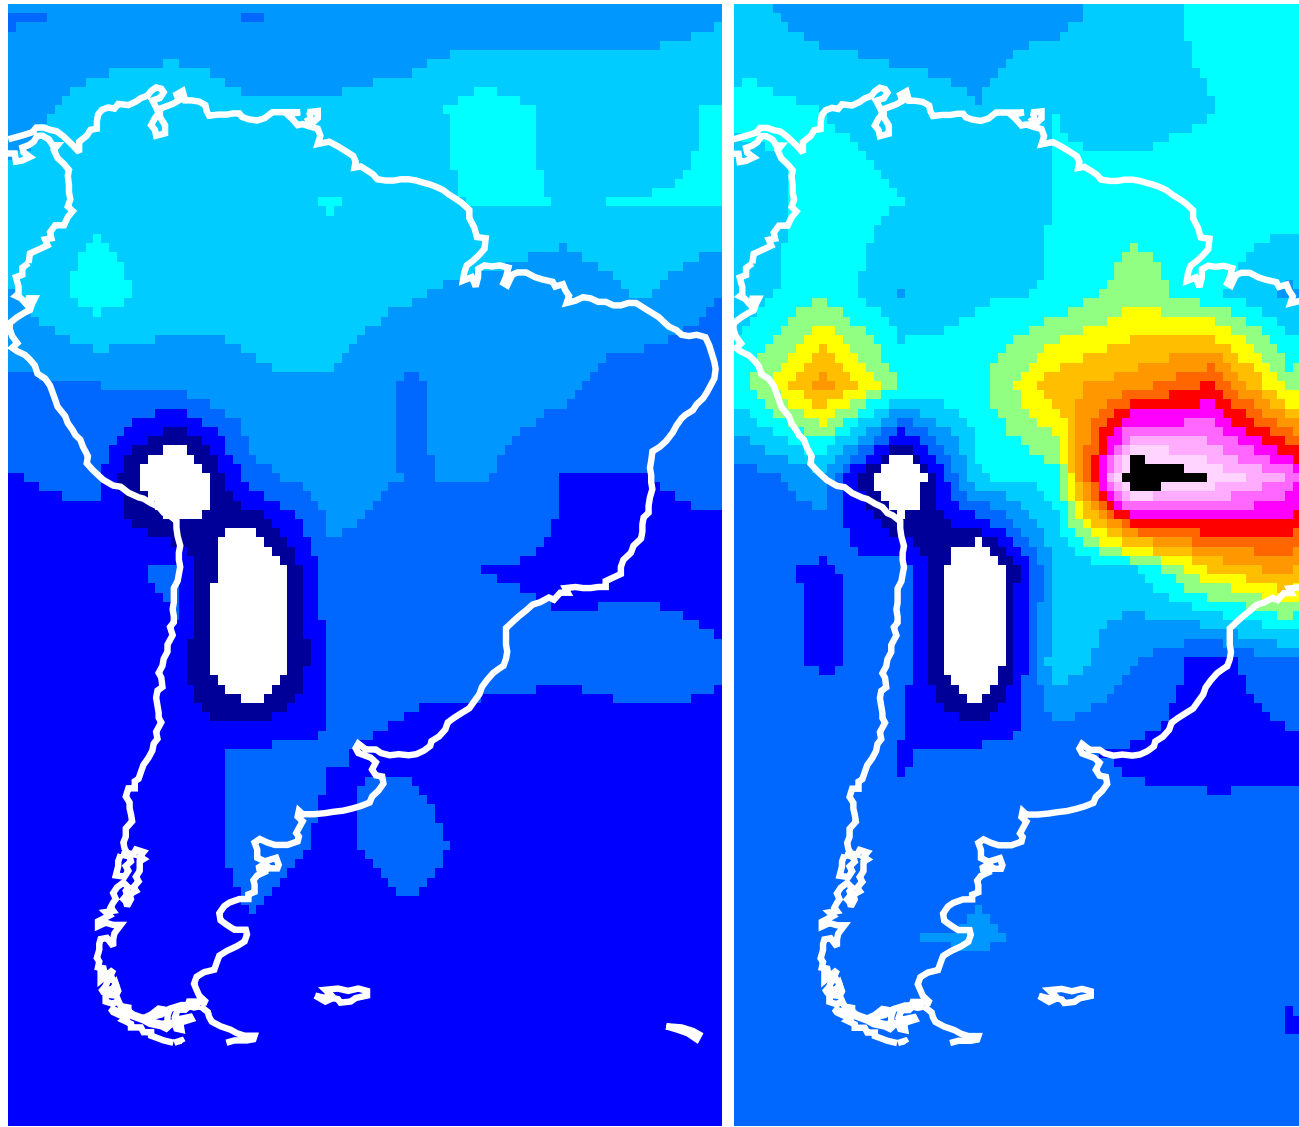

MOPITT Carbon Monoxide at 700 mb

March 2000

September 2000