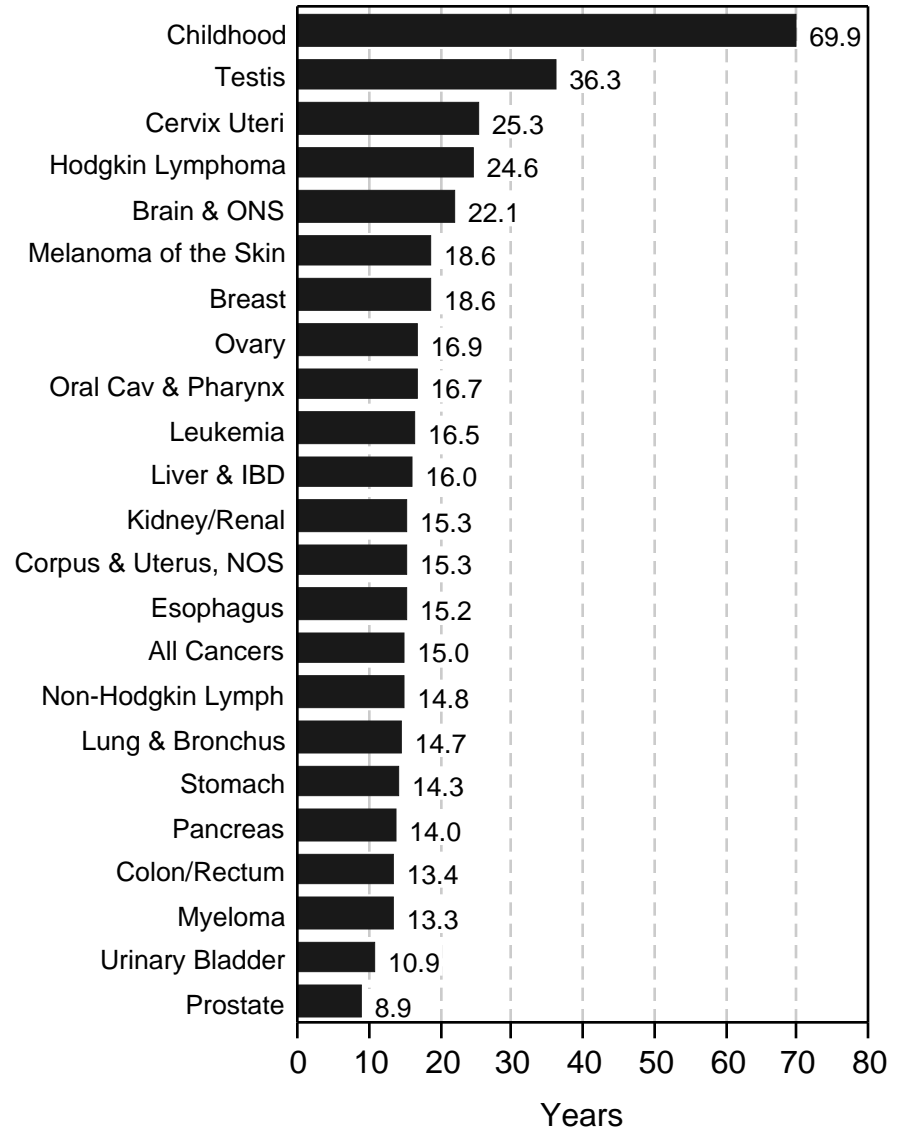

Person-Years of Life Lost Due to Cancer, All Races Both Sexes, 2000

Average Years of Life Lost Per Person Dying of Cancer All Races, Both Sexes, 2000

Estimates produced using 2000 Life Tables

Figure I-19

Person-Years of Life Lost Due to Major Causes of Death in US All Races, Both Sexes, 2000

Average Years of Life Lost Per Person Due to Major Causes of Death in US All Races, Both Sexes, 2000

Estimates produced using 2000 Life Tables