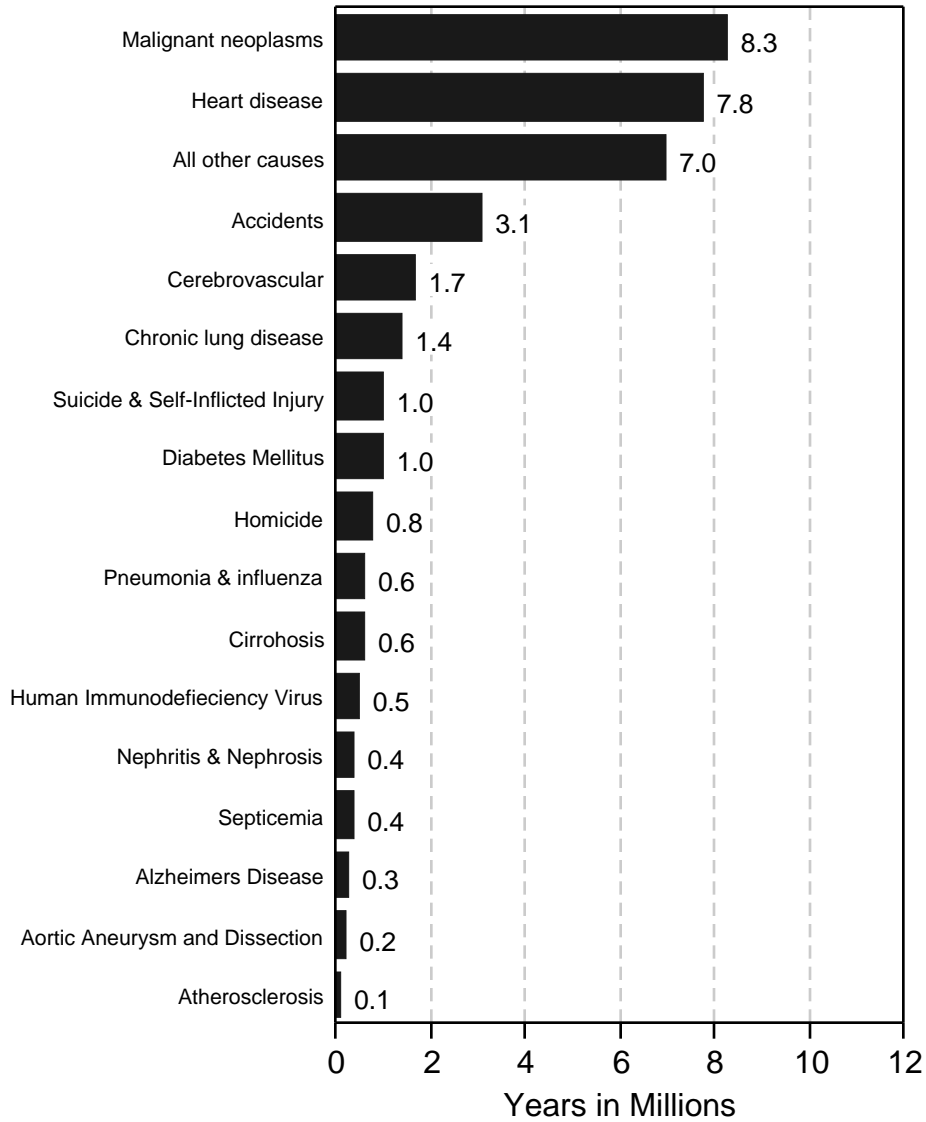

Person-Years of Life Lost Due to Cancer, All Races Both Sexes, 2000

Average Years of Life Lost Per Person Dying of Cancer All Races, Both Sexes, 2000

Estimates produced using 2000 Life Tables

Figure I-19

Person-Years of Life Lost Due to Major Causes of Death in US All Races, Both Sexes, 2000

Average Years of Life Lost Per Person Due to Major Causes of Death in US All Races, Both Sexes, 2000

Estimates produced using 2000 Life Tables