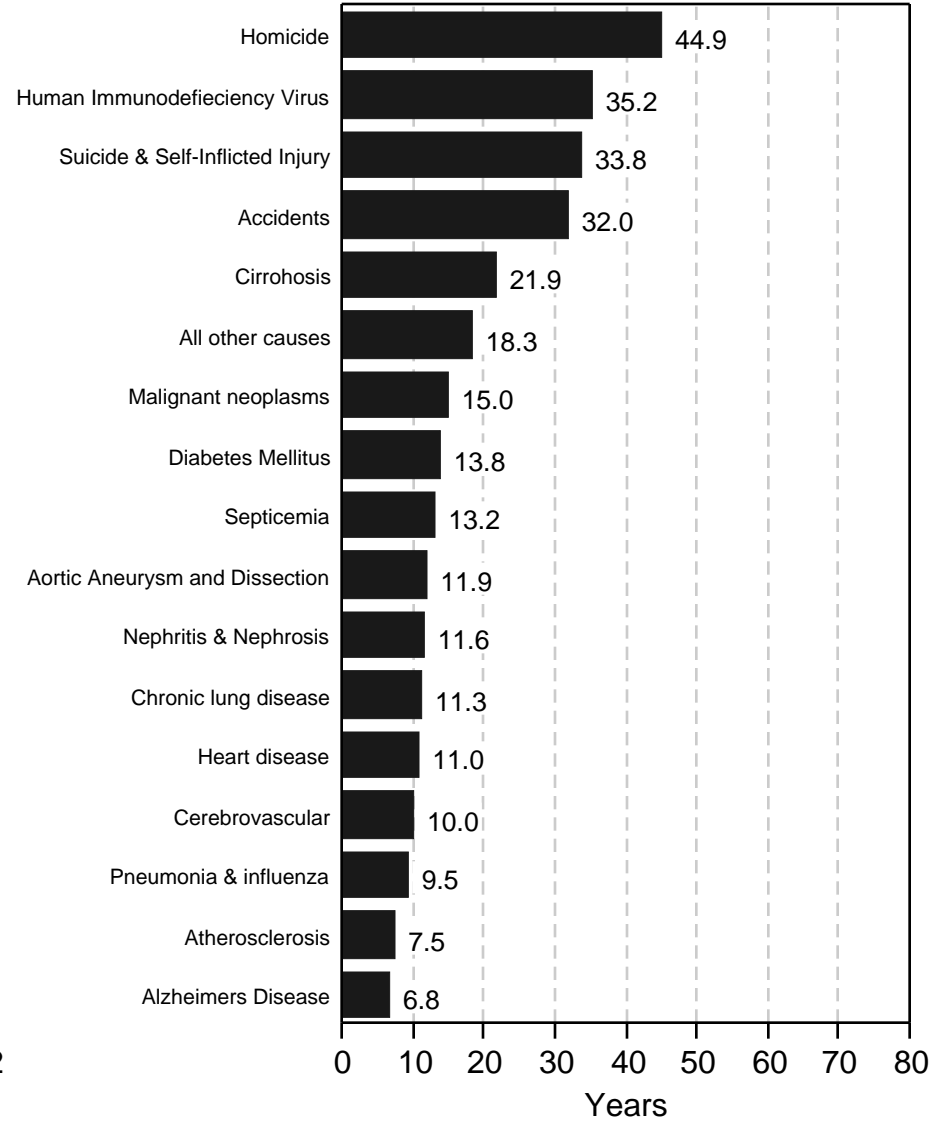

Person-Years of Life Lost Due to Cancer, All Races Both Sexes, 2000

Average Years of Life Lost Per Person Dying of Cancer All Races, Both Sexes, 2000

Estimates produced using 2000 Life Tables

Figure I-19

Person-Years of Life Lost Due to Major Causes of Death in US All Races, Both Sexes, 2000

Average Years of Life Lost Per Person Due to Major Causes of Death in US All Races, Both Sexes, 2000

Estimates produced using 2000 Life Tables