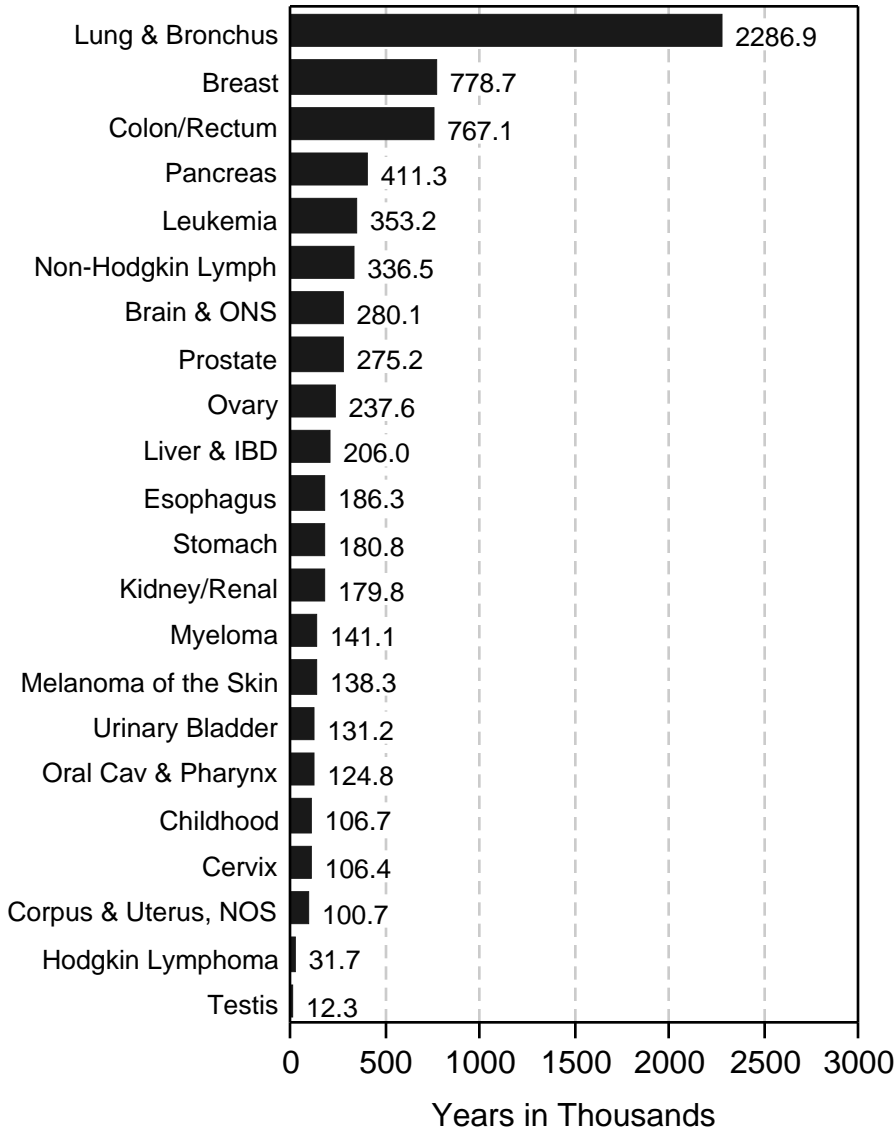

Person-Years of Life Lost Due to Cancer, All Races Both Sexes, 2000

Average Years of Life Lost Per Person Dying of Cancer All Races, Both Sexes, 2000

Estimates produced using 2000 Life Tables

Figure I-19

Person-Years of Life Lost Due to Major Causes of Death in US All Races, Both Sexes, 2000

Average Years of Life Lost Per Person Due to Major Causes of Death in US All Races, Both Sexes, 2000

Estimates produced using 2000 Life Tables