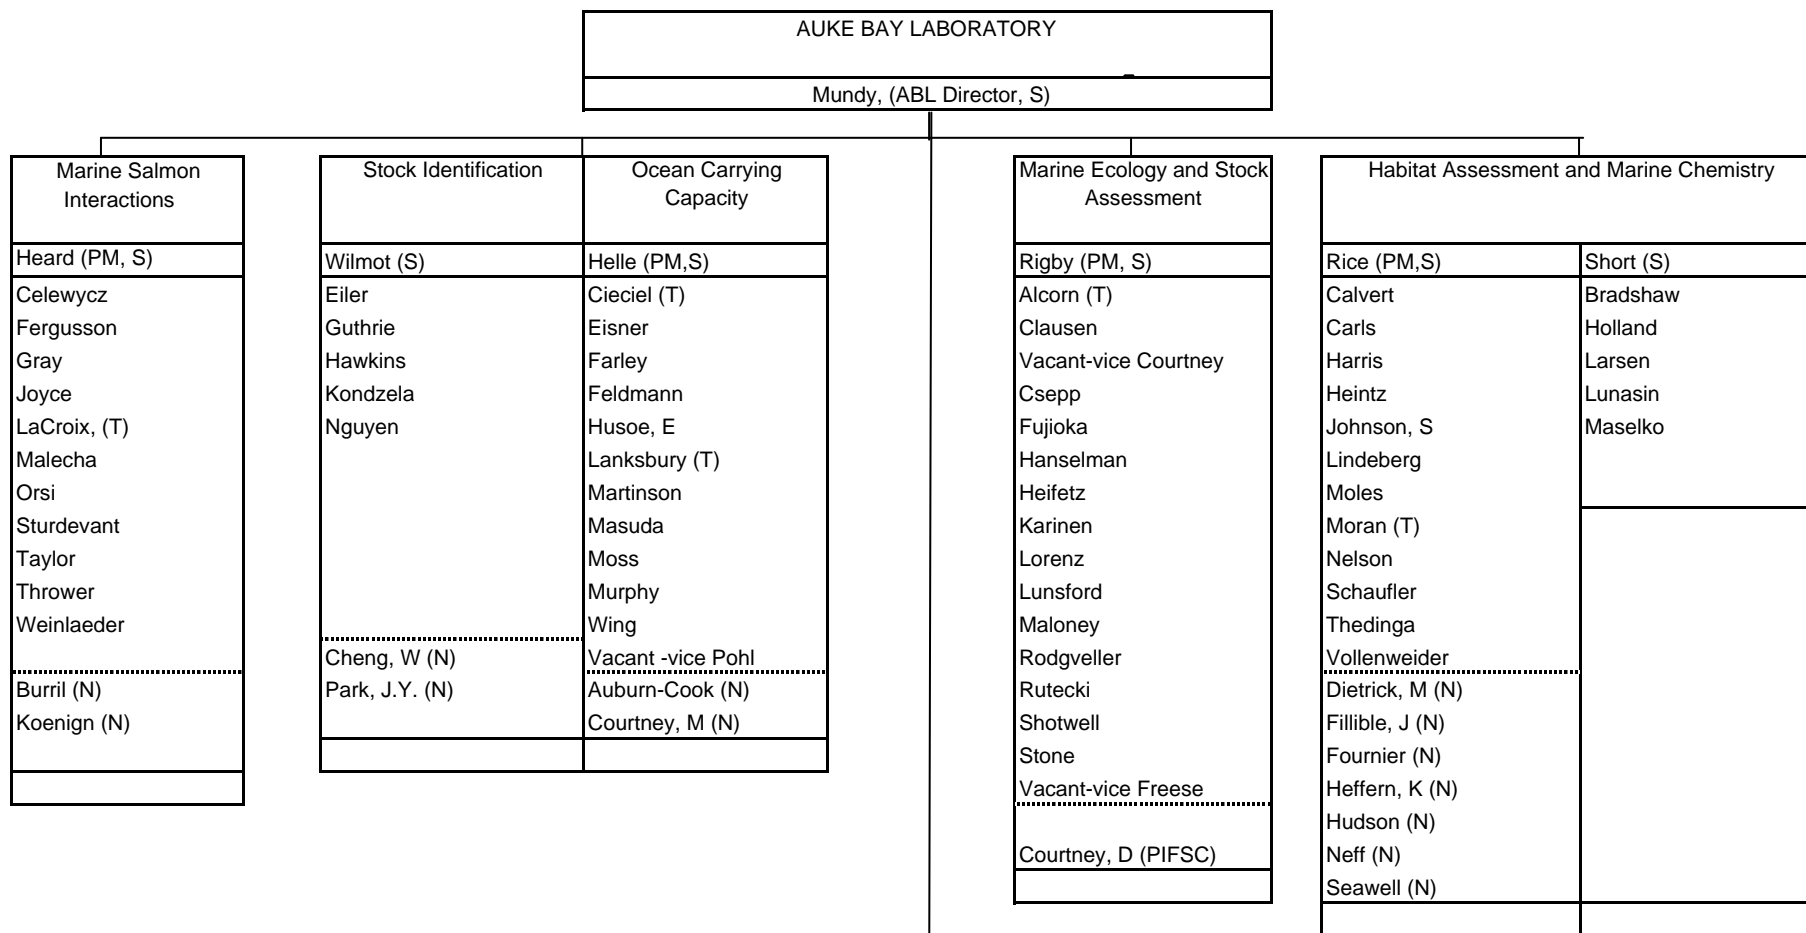

# AUKE BAY LABORATORY ORGANIZATION CHART -- June 2007

<b>Abbreviations</b>
PM = Program Manager
S = Supervisor
T = Term Appointment
Tp = Temporary Appointment
St = Student Appointment
N = Non-NOAA

<b>Operations Management</b>		
#50		
Ignell (PM,S)		
Administration	Information Services	Facility Maintenance
Hayes (St) Vacant Mahle Pickle Vacant Mendelsohn (st)	Heard, J (St) Johnson, P Martin Mathers Muirhead Russell (St) Herbold (N)	Christiansen Dress Anderson, (N)