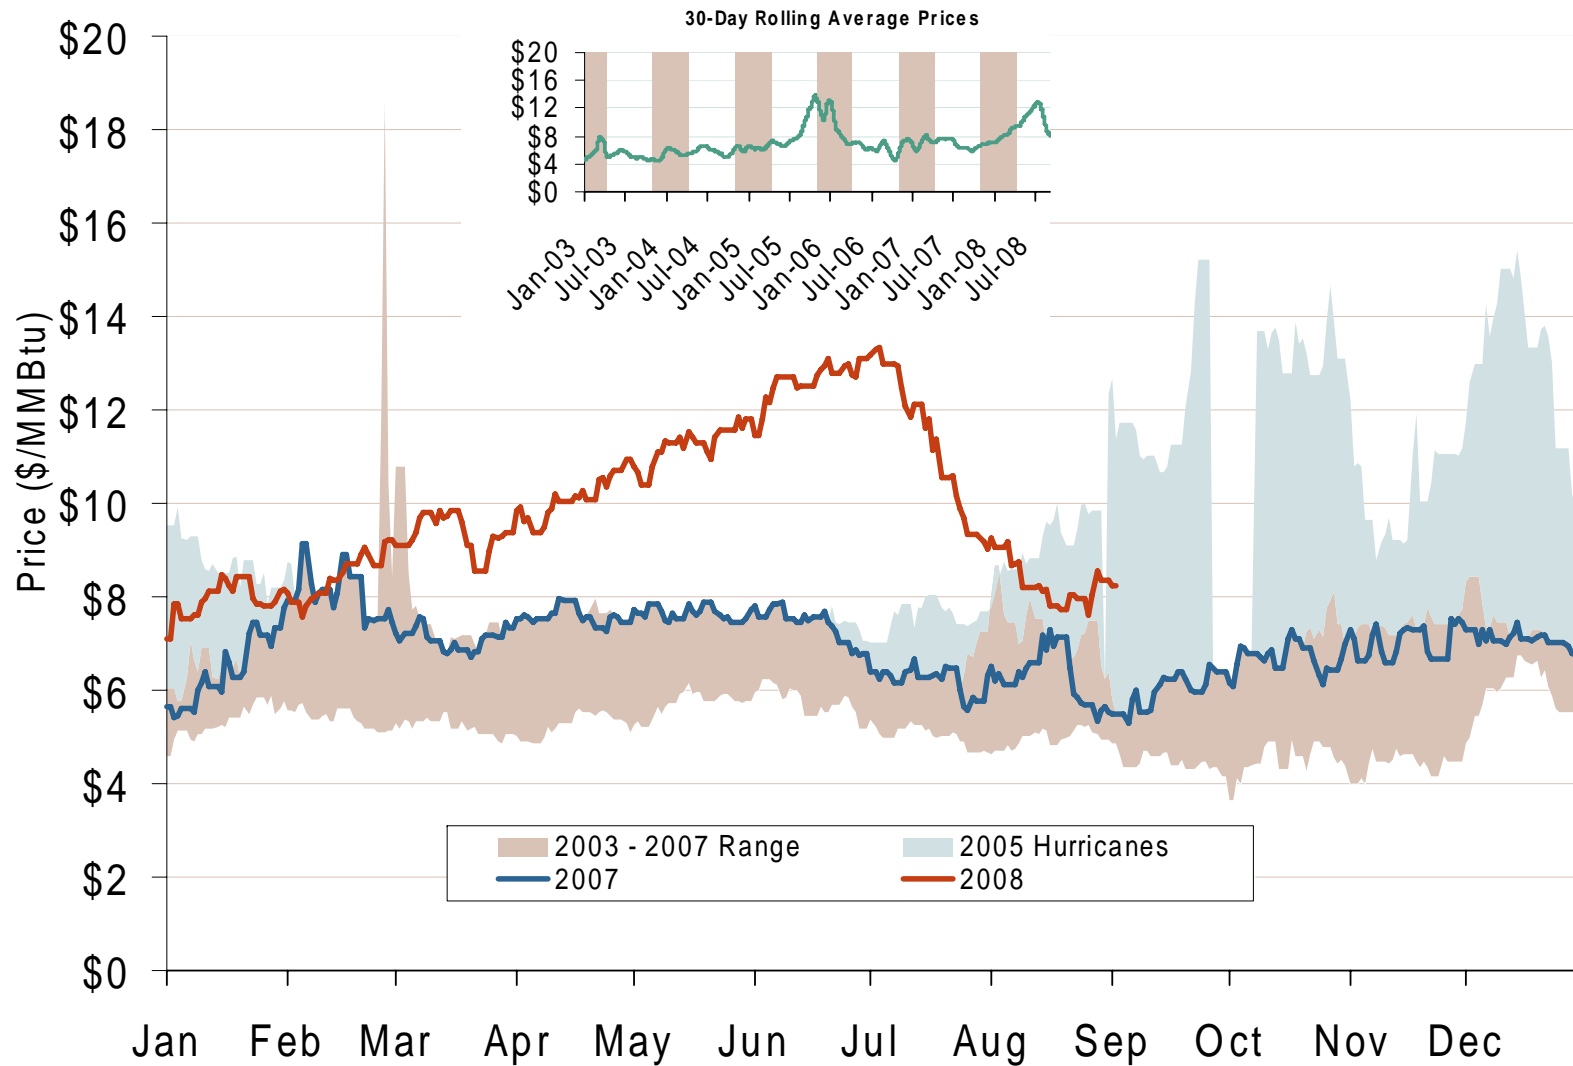

Henry Hub Natural Gas Daily Spot Prices 2007, 2008 and 2003-2007 Year Range

Source: Derived from *Platts* data.