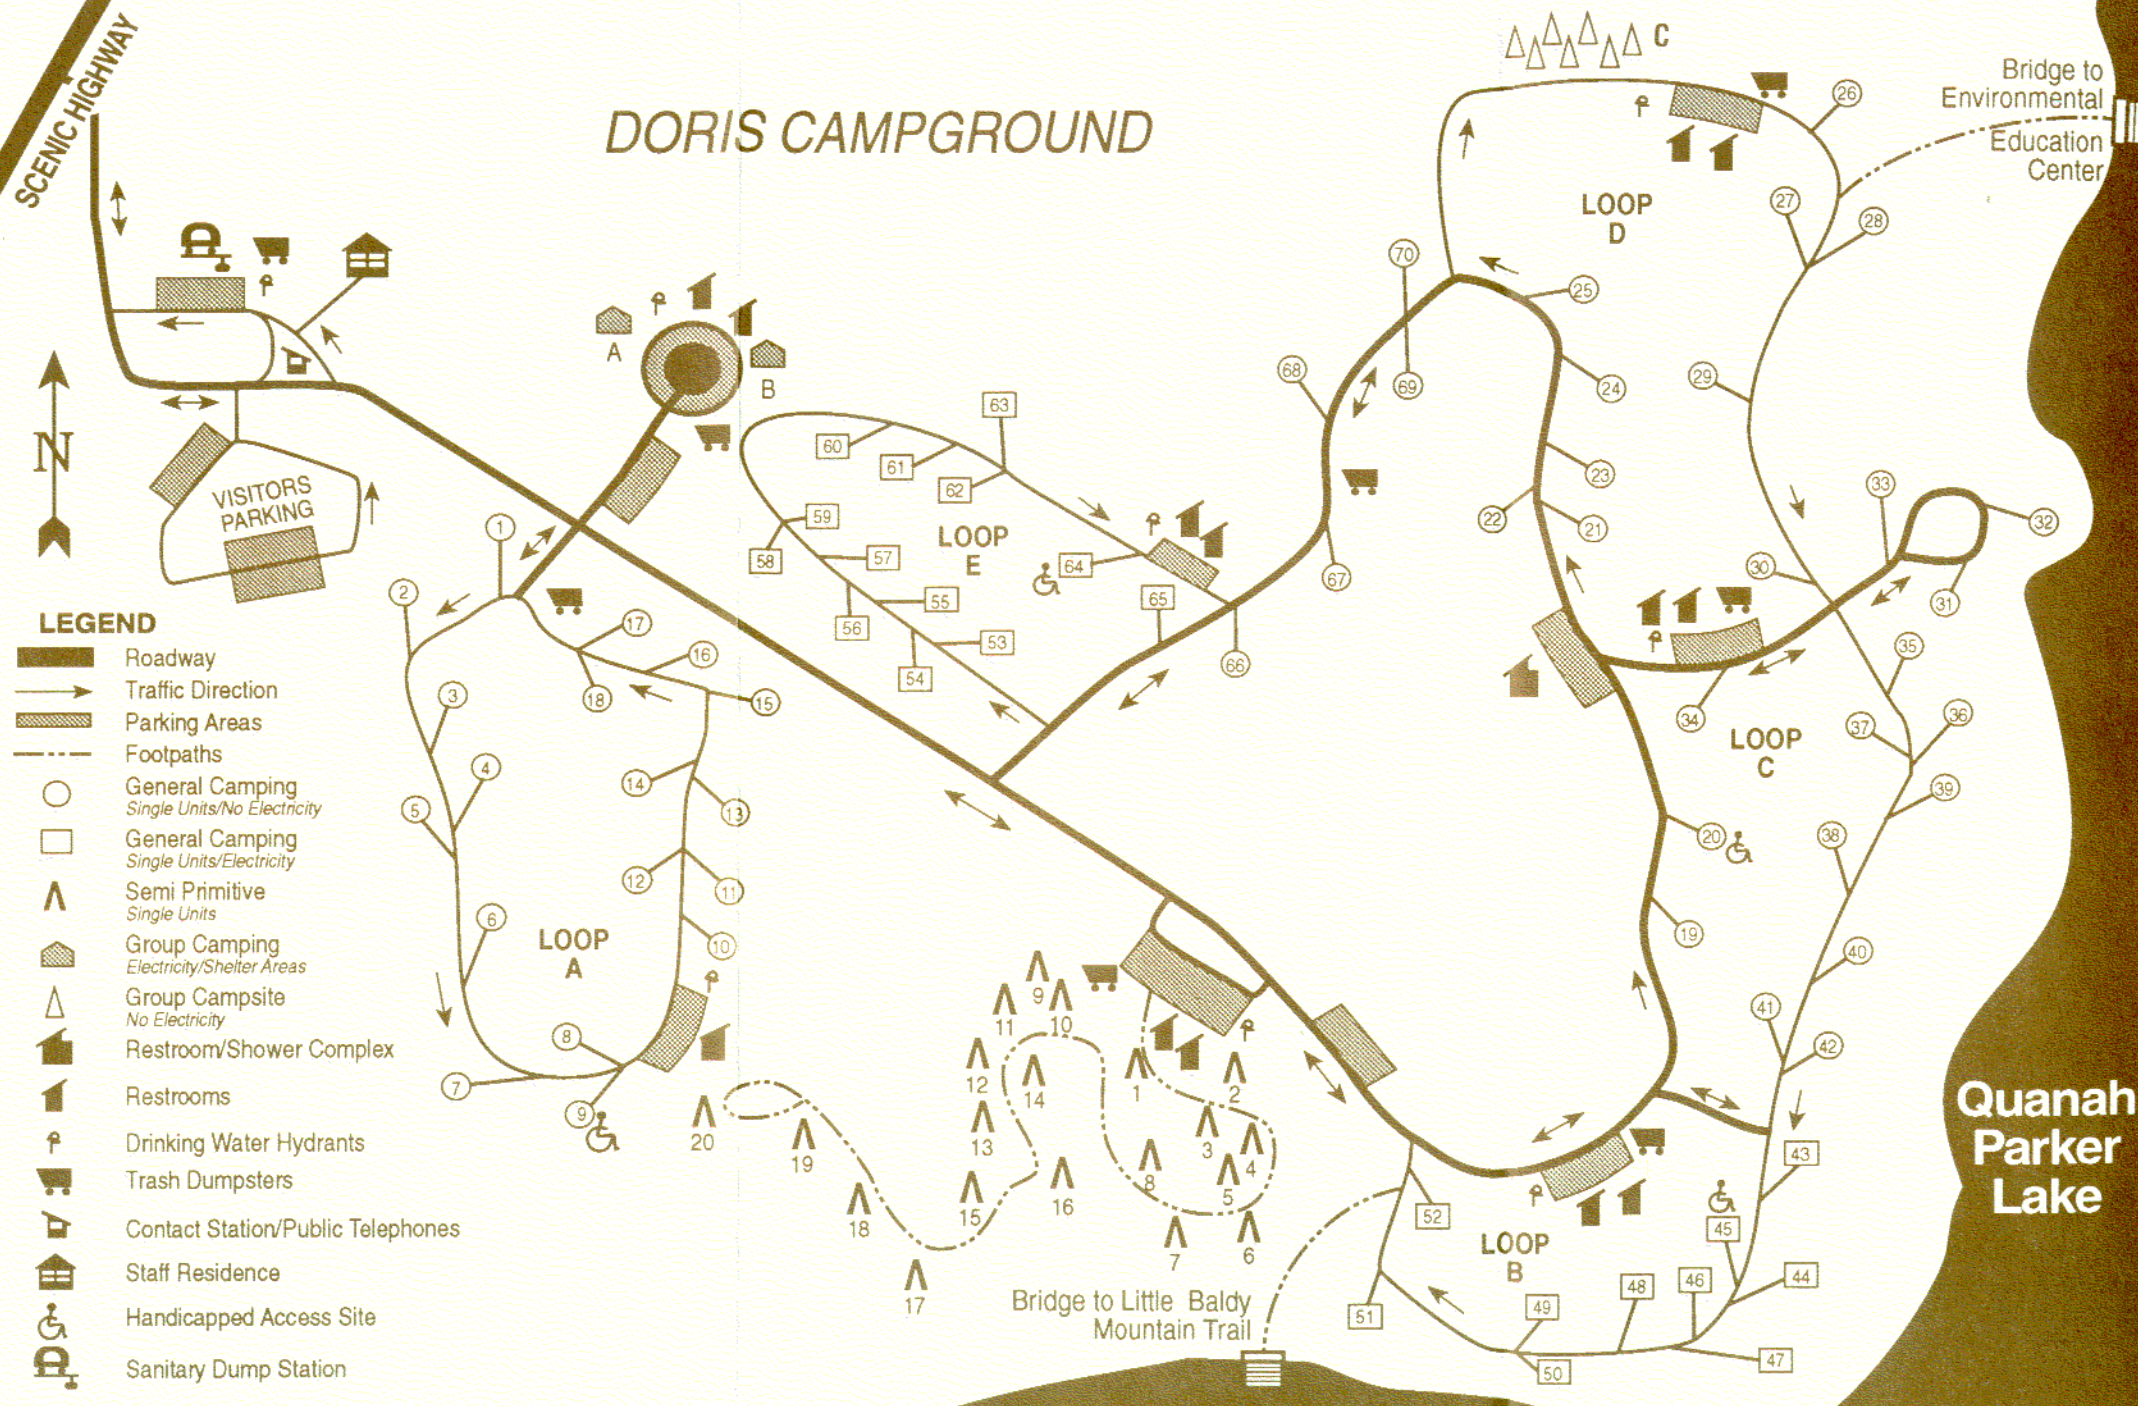

# DORIS CAMPGROUND

## LEGEND

- Roadway
- Traffic Direction
- Parking Areas
- Footpaths
- General Camping  
*Single Units/No Electricity*
- General Camping  
*Single Units/Electricity*
- Semi Primitive  
*Single Units*
- Group Camping  
*Electricity/Shelter Areas*
- Group Campsite  
*No Electricity*
- Restroom/Shower Complex
- Restrooms
- Drinking Water Hydrants
- Trash Dumpsters
- Contact Station/Public Telephones
- Staff Residence
- Handicapped Access Site
- Sanitary Dump Station

**Quannah  
Parker  
Lake**