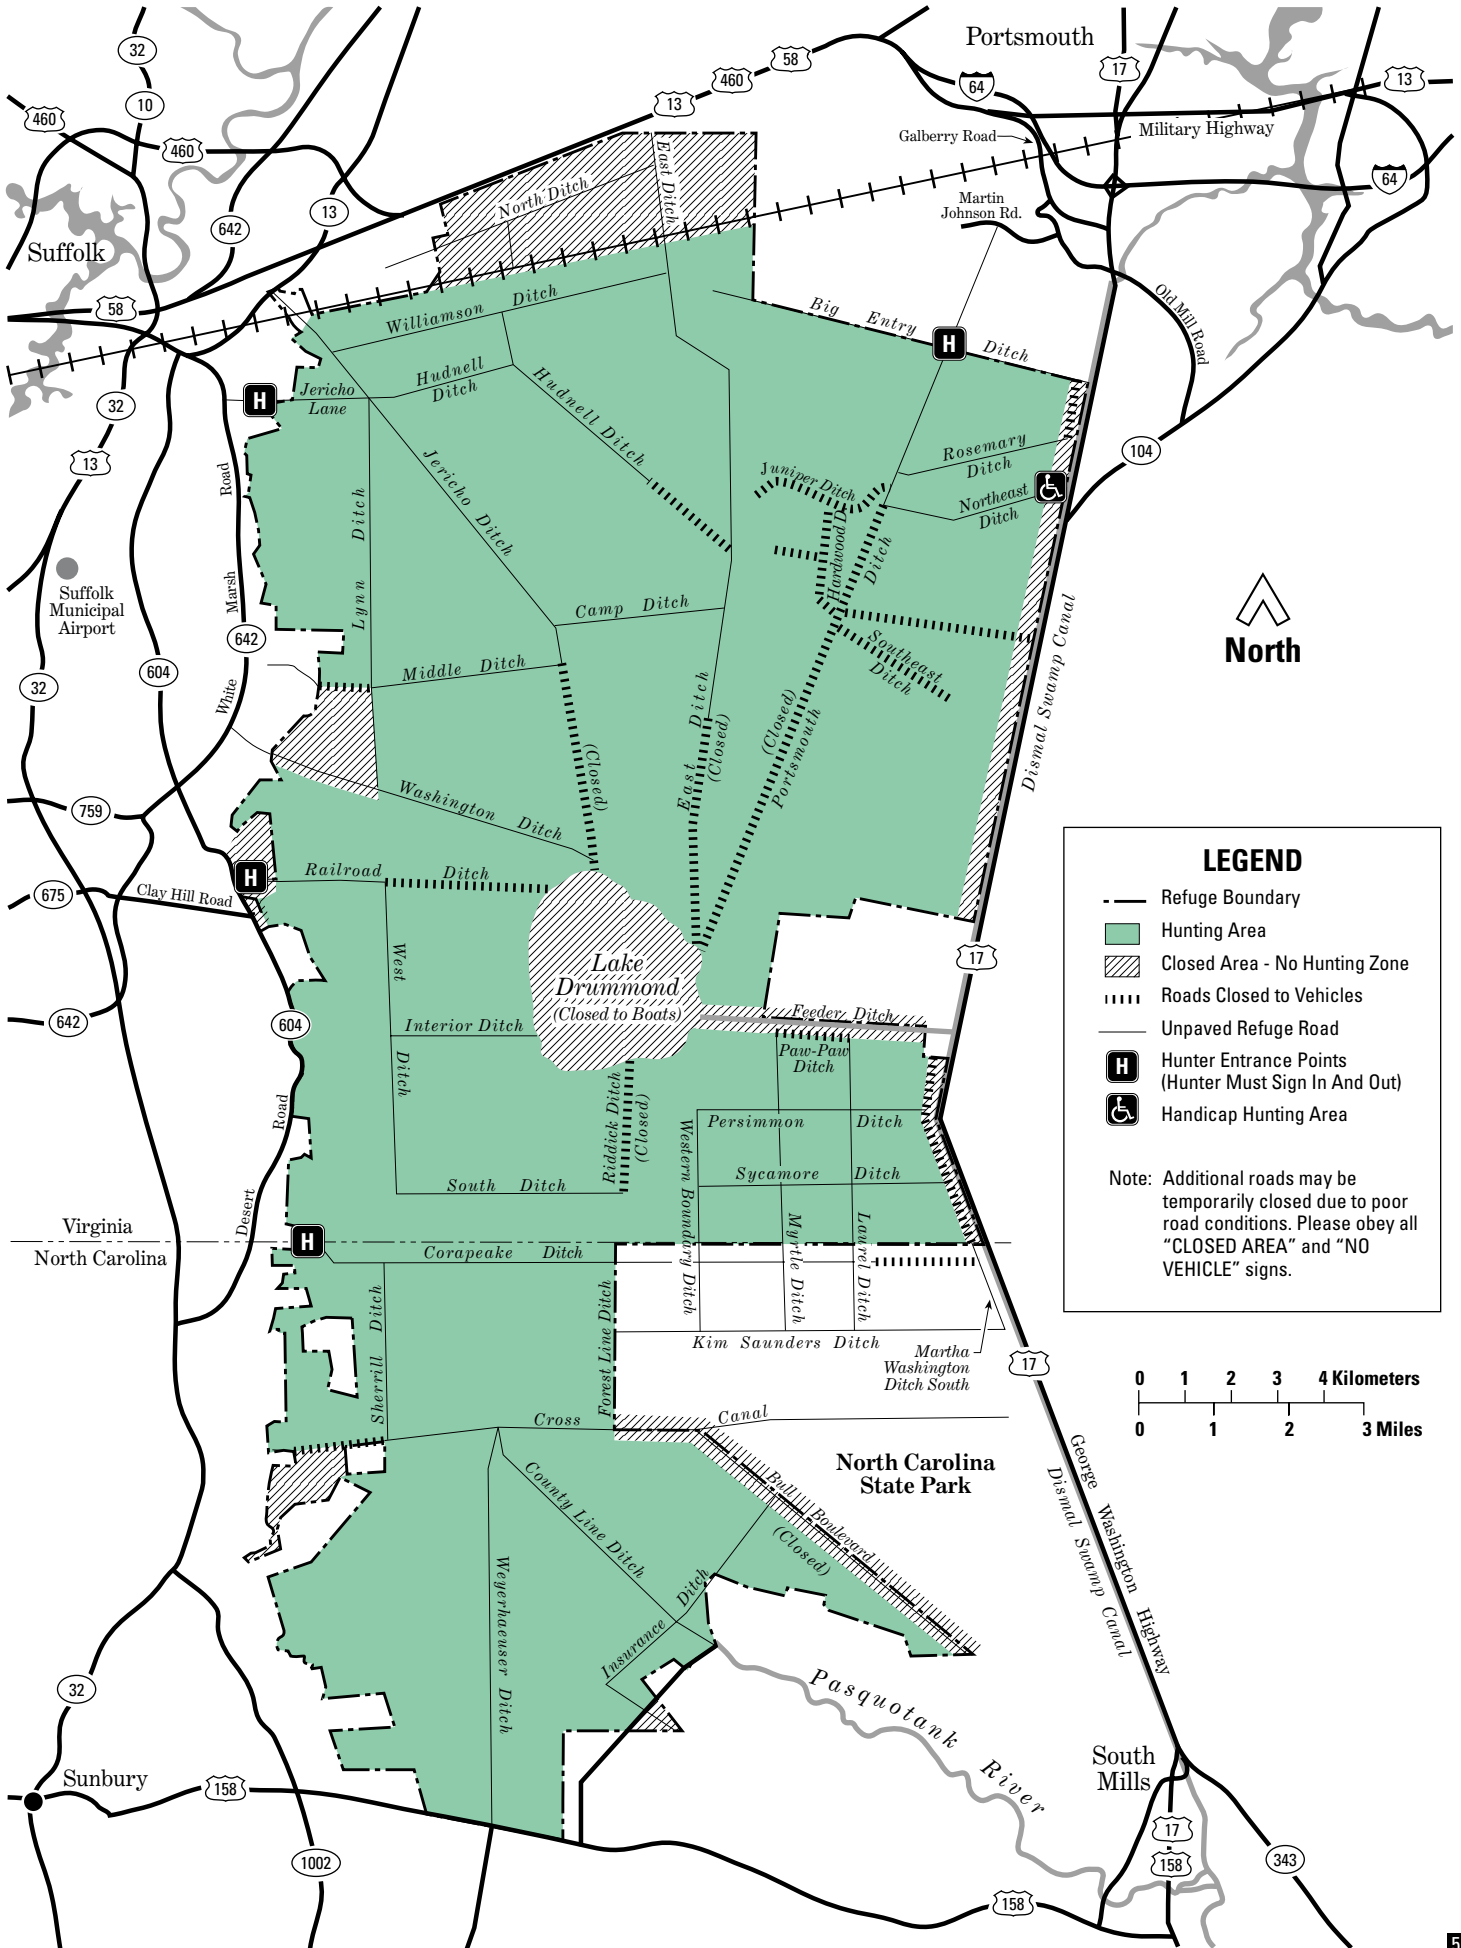

HUNTING Great Dismal Swamp National Wildlife Refuge

LEGEND

- Refuge Boundary
- Hunting Area
- Closed Area - No Hunting Zone
- Roads Closed to Vehicles
- Unpaved Refuge Road
- Hunter Entrance Points (Hunter Must Sign In And Out)
- Handicap Hunting Area

Note: Additional roads may be temporarily closed due to poor road conditions. Please obey all "CLOSED AREA" and "NO VEHICLE" signs.