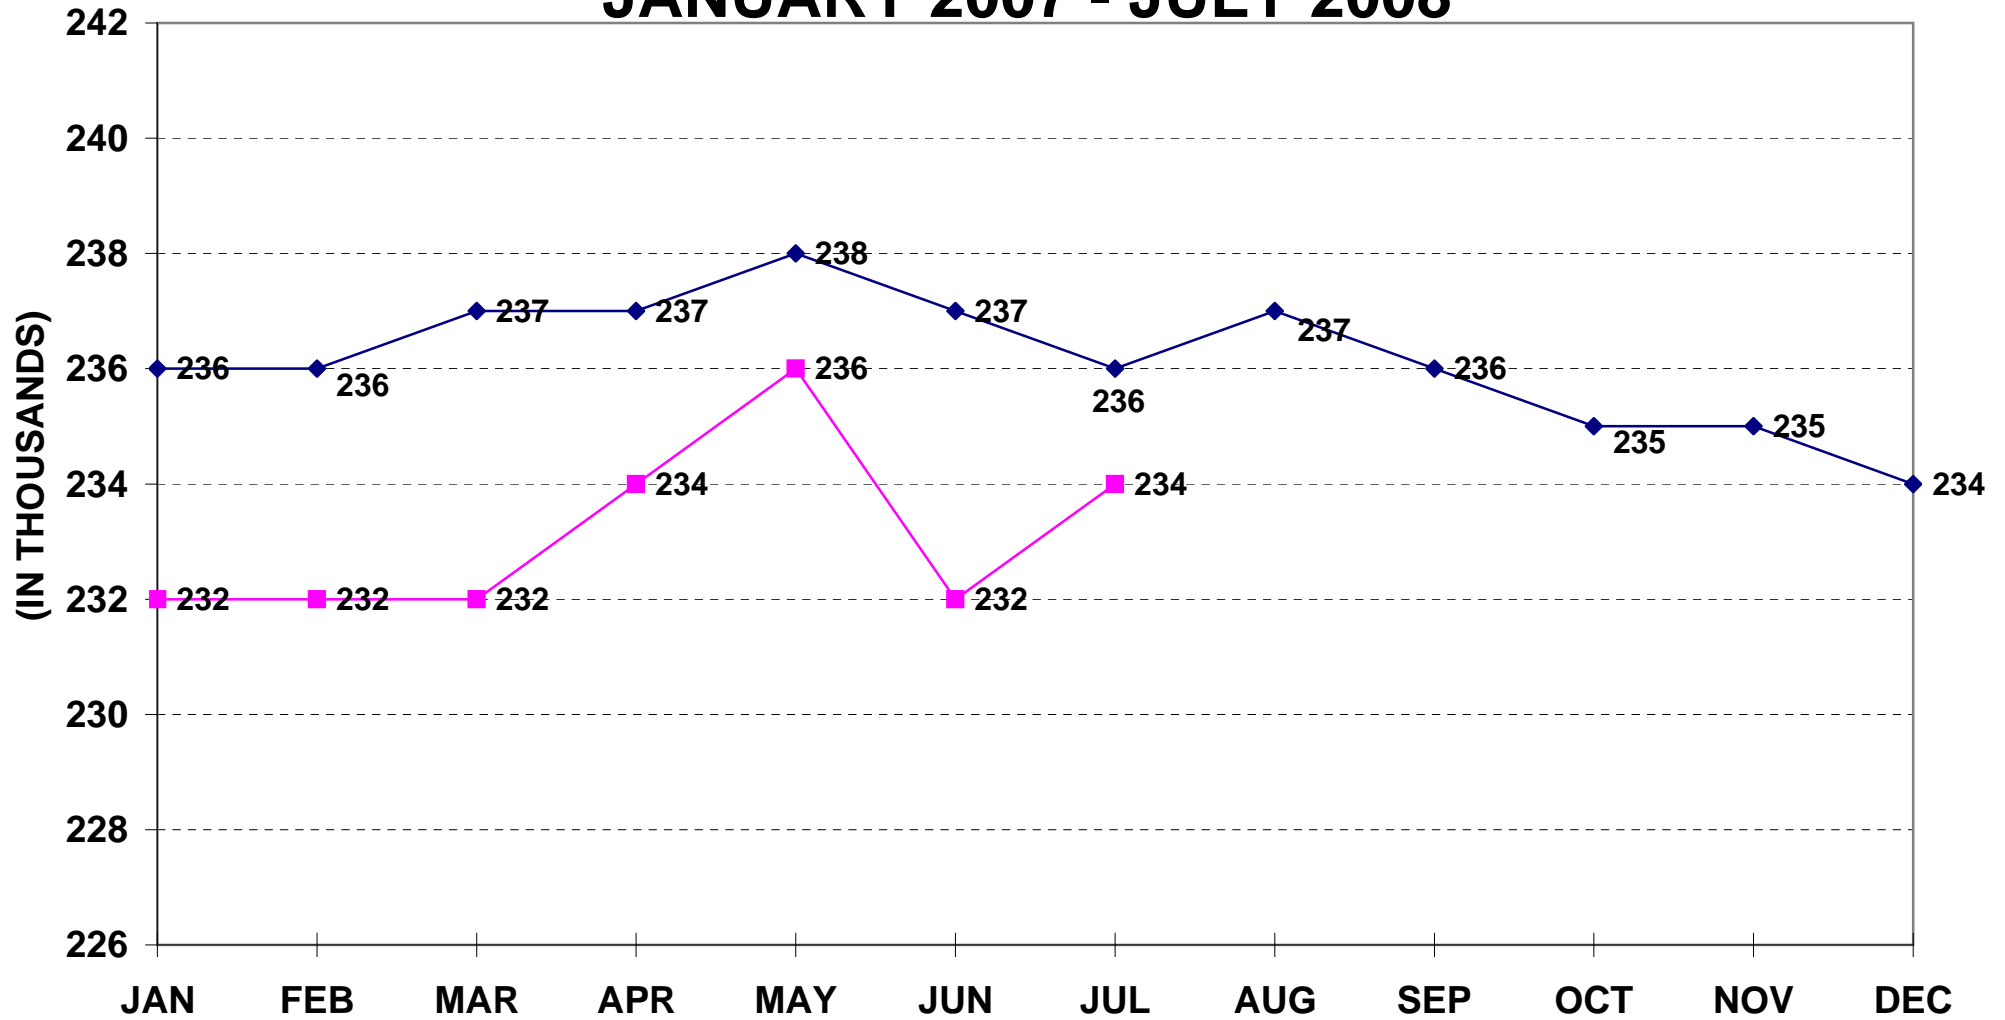

AVERAGE RAILROAD EMPLOYMENT

JANUARY 2007 - JULY 2008

The calendar year average was 236,000 for 2007.