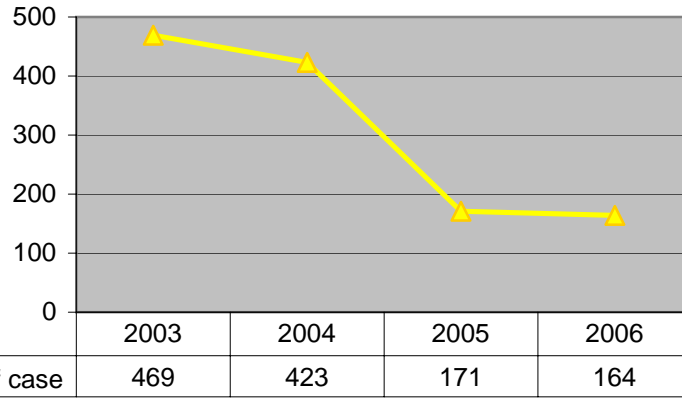

### Hatch Act Unit - Average Processing Time per Complaint

Average Number of Days

—▲ Average age of case