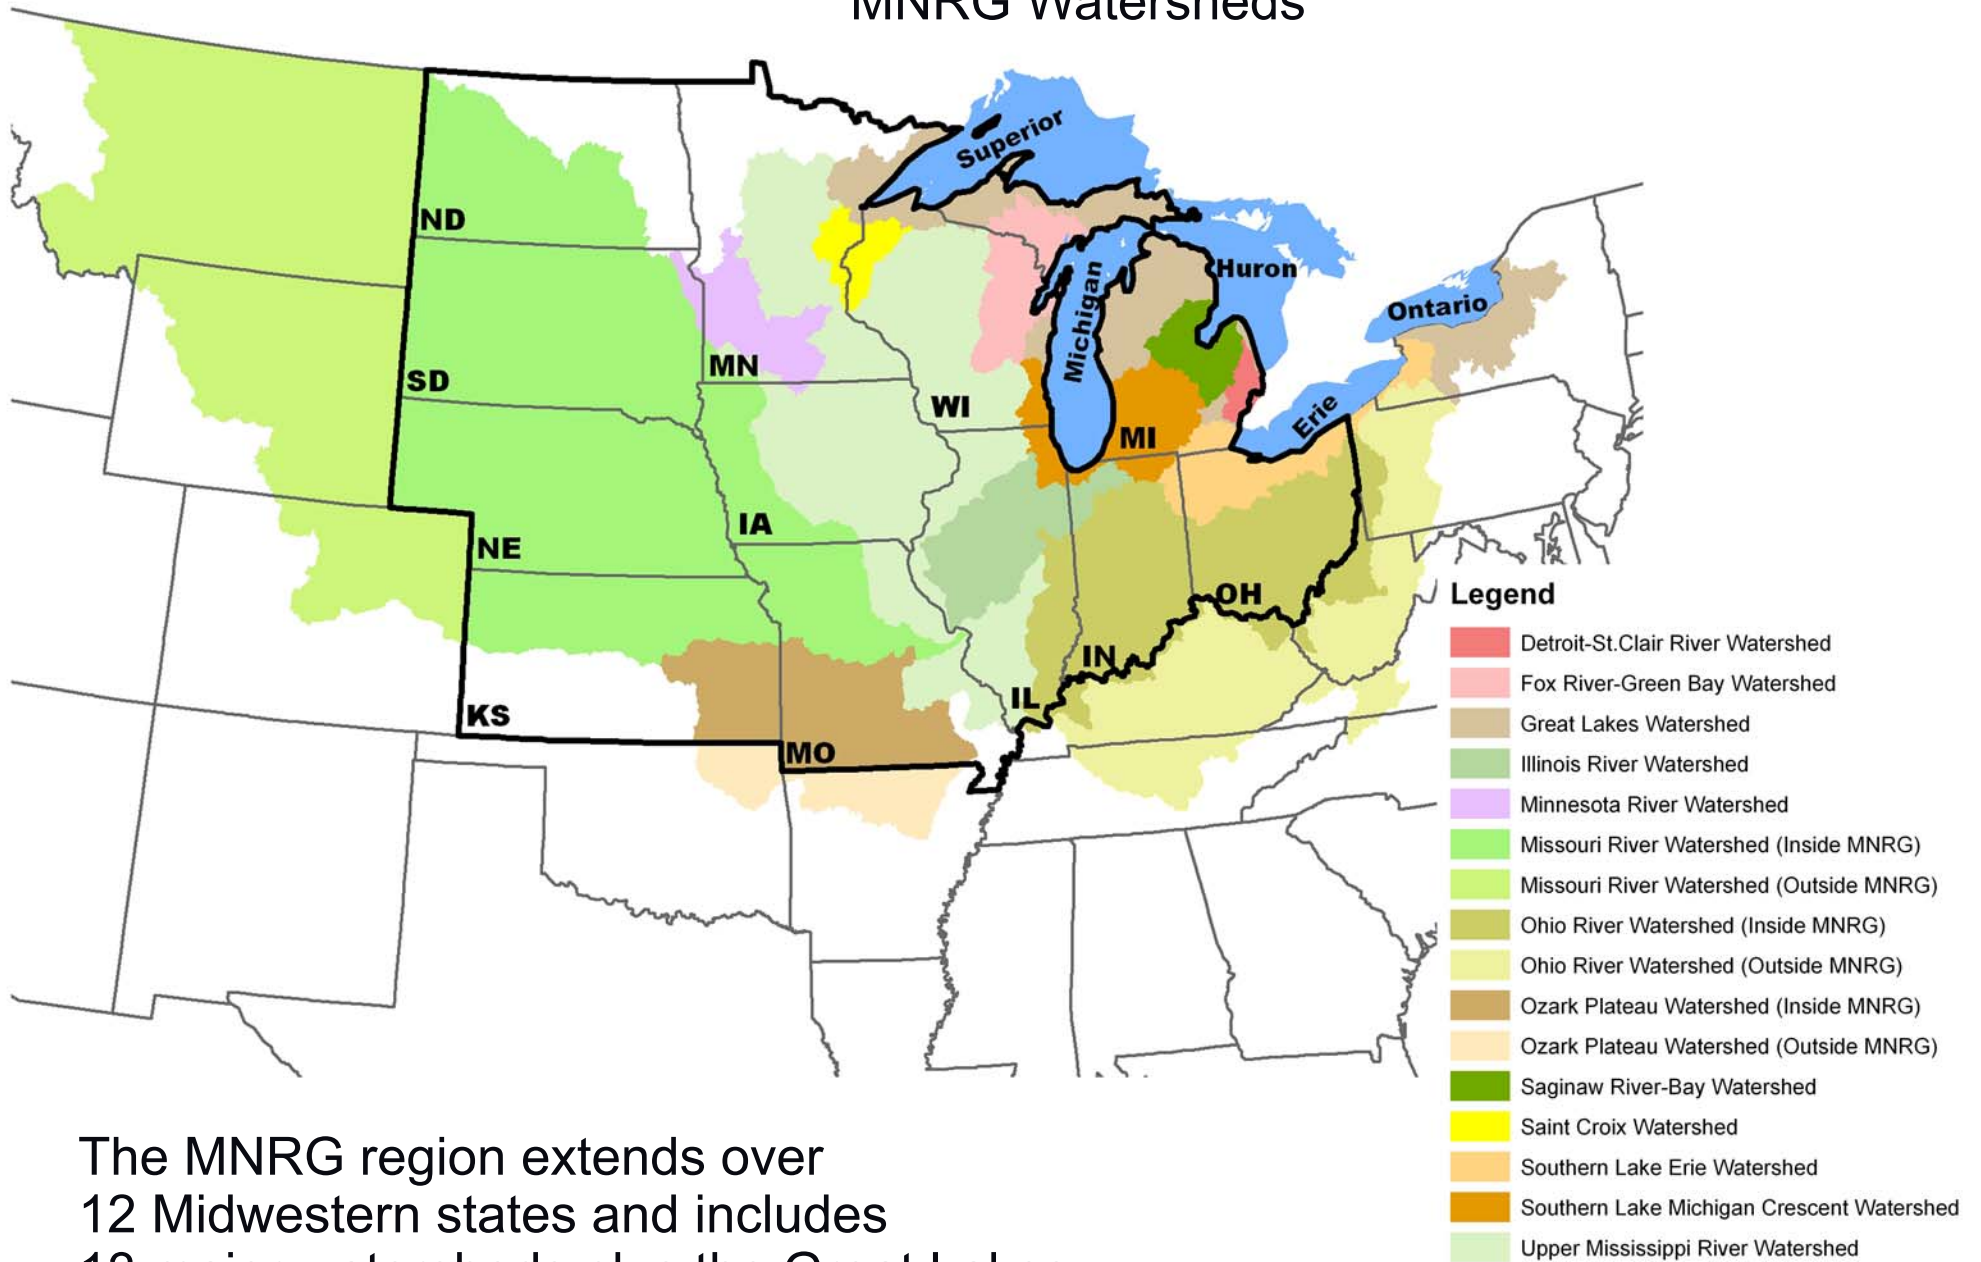

MNRG Watersheds

The MNRG region extends over 12 Midwestern states and includes 13 major watersheds plus the Great Lakes

MNRG Watersheds

The MNRG region extends over 12 Midwestern states and includes 13 major watersheds plus the Great Lakes