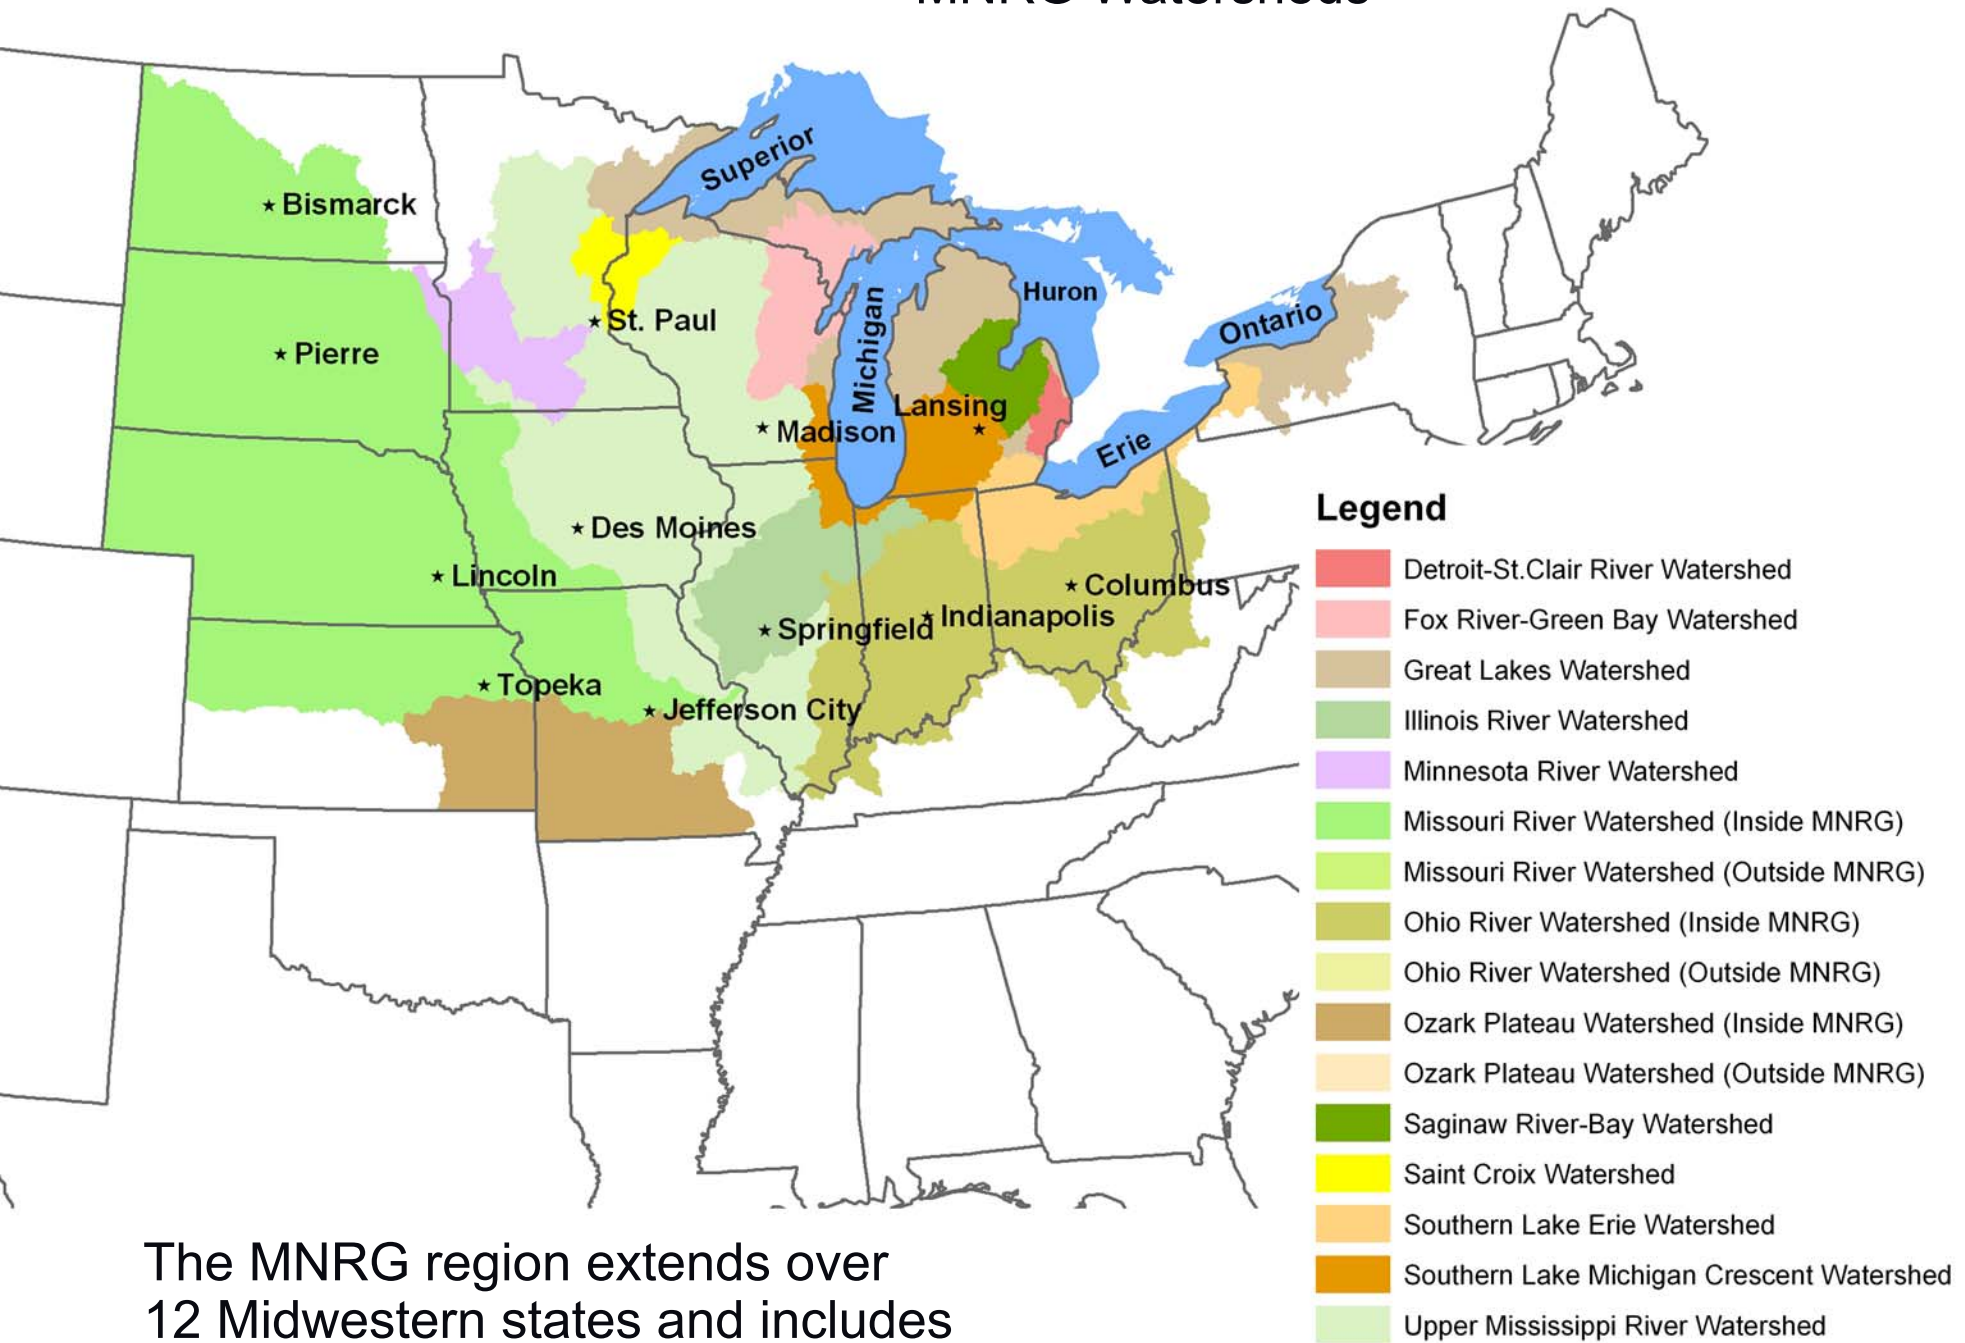

MNRG Watersheds

The MNRG region extends over 12 Midwestern states and includes 13 major watersheds plus the Great Lakes

MNRG Watersheds

The MNRG region extends over 12 Midwestern states and includes 13 major watersheds plus the Great Lakes