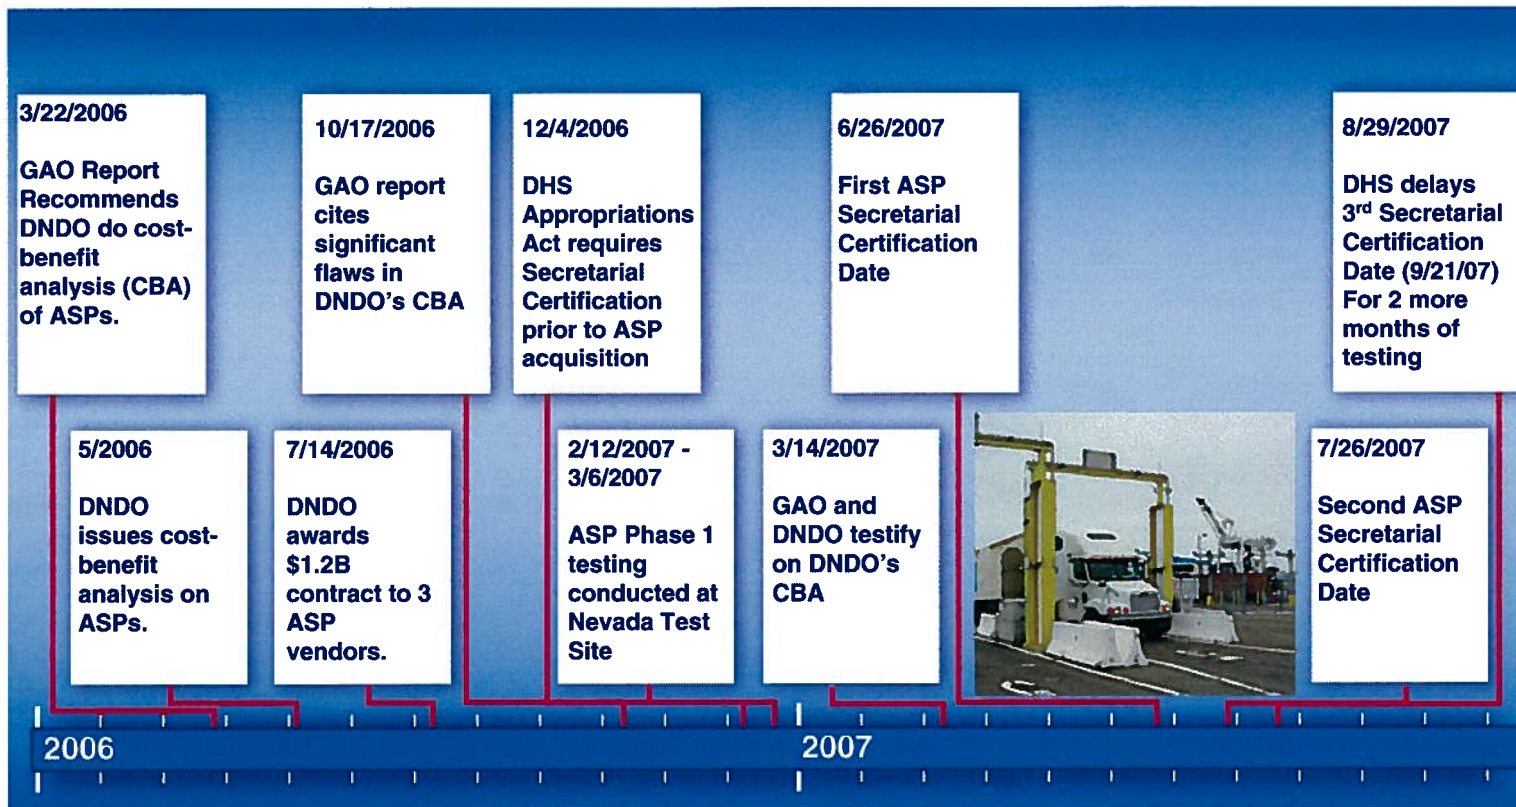

Timeline for DNDO's ASP Program

Source: GAO.

CBP Officers Conducting a Secondary Inspection with a RIID

Source: GAO.

CBP officers conducting a secondary inspection with a RIID.
Seaport at Oakland, CA.

Truck Passing Through Portal Monitor

Source: GAO

Truck passing through a PVT portal monitor.
Seaport at Los Angeles/Long Beach, CA.

Several Trucks Entering U.S. Through PVT Portal Monitors

Source: GAO.

Several trucks entering the U.S. through PVT portal monitors.
Land Border Port of Entry at Blaine, WA.