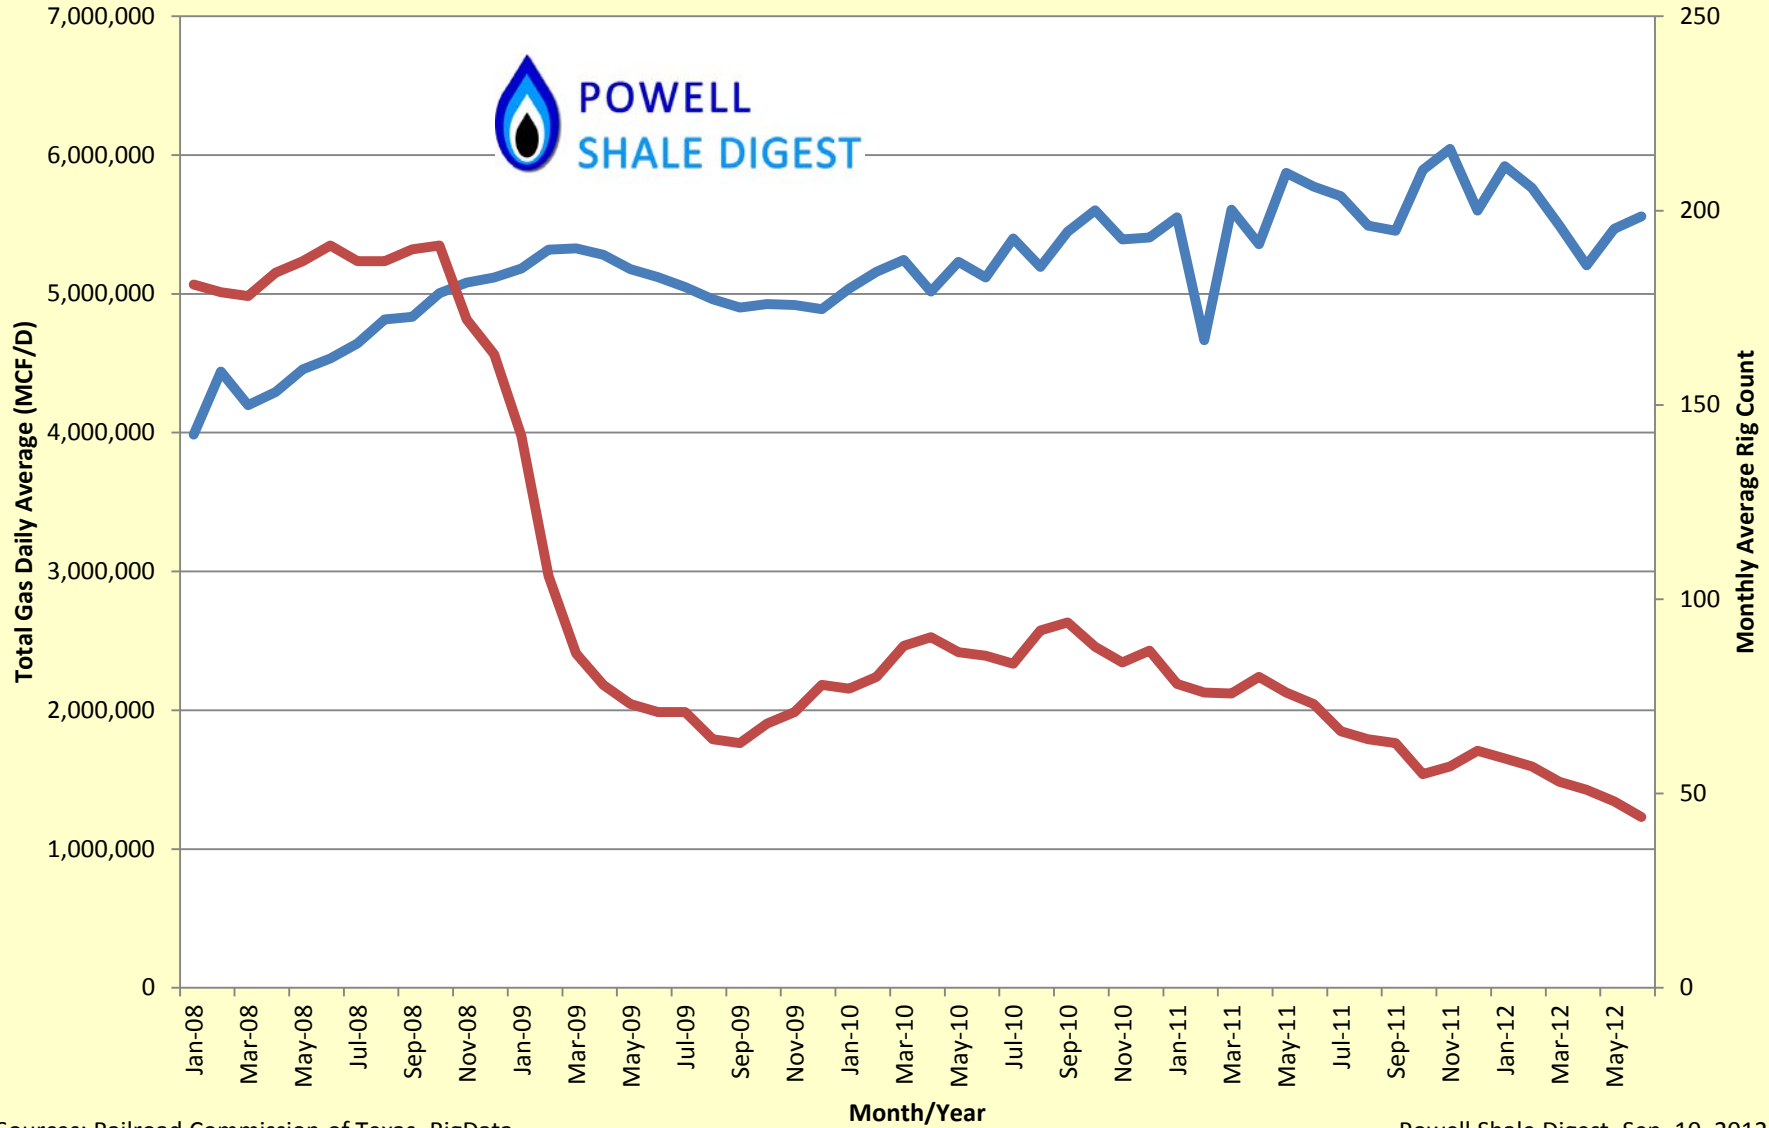

Barnett Shale Daily Avg. Production & Rig Count Jan. 2008 - June 2012

— Total Gas MCFGPD — Mo Avg Rig Count

Sources: Railroad Commission of Texas, RigData

Powell Shale Digest, Sep. 10, 2012