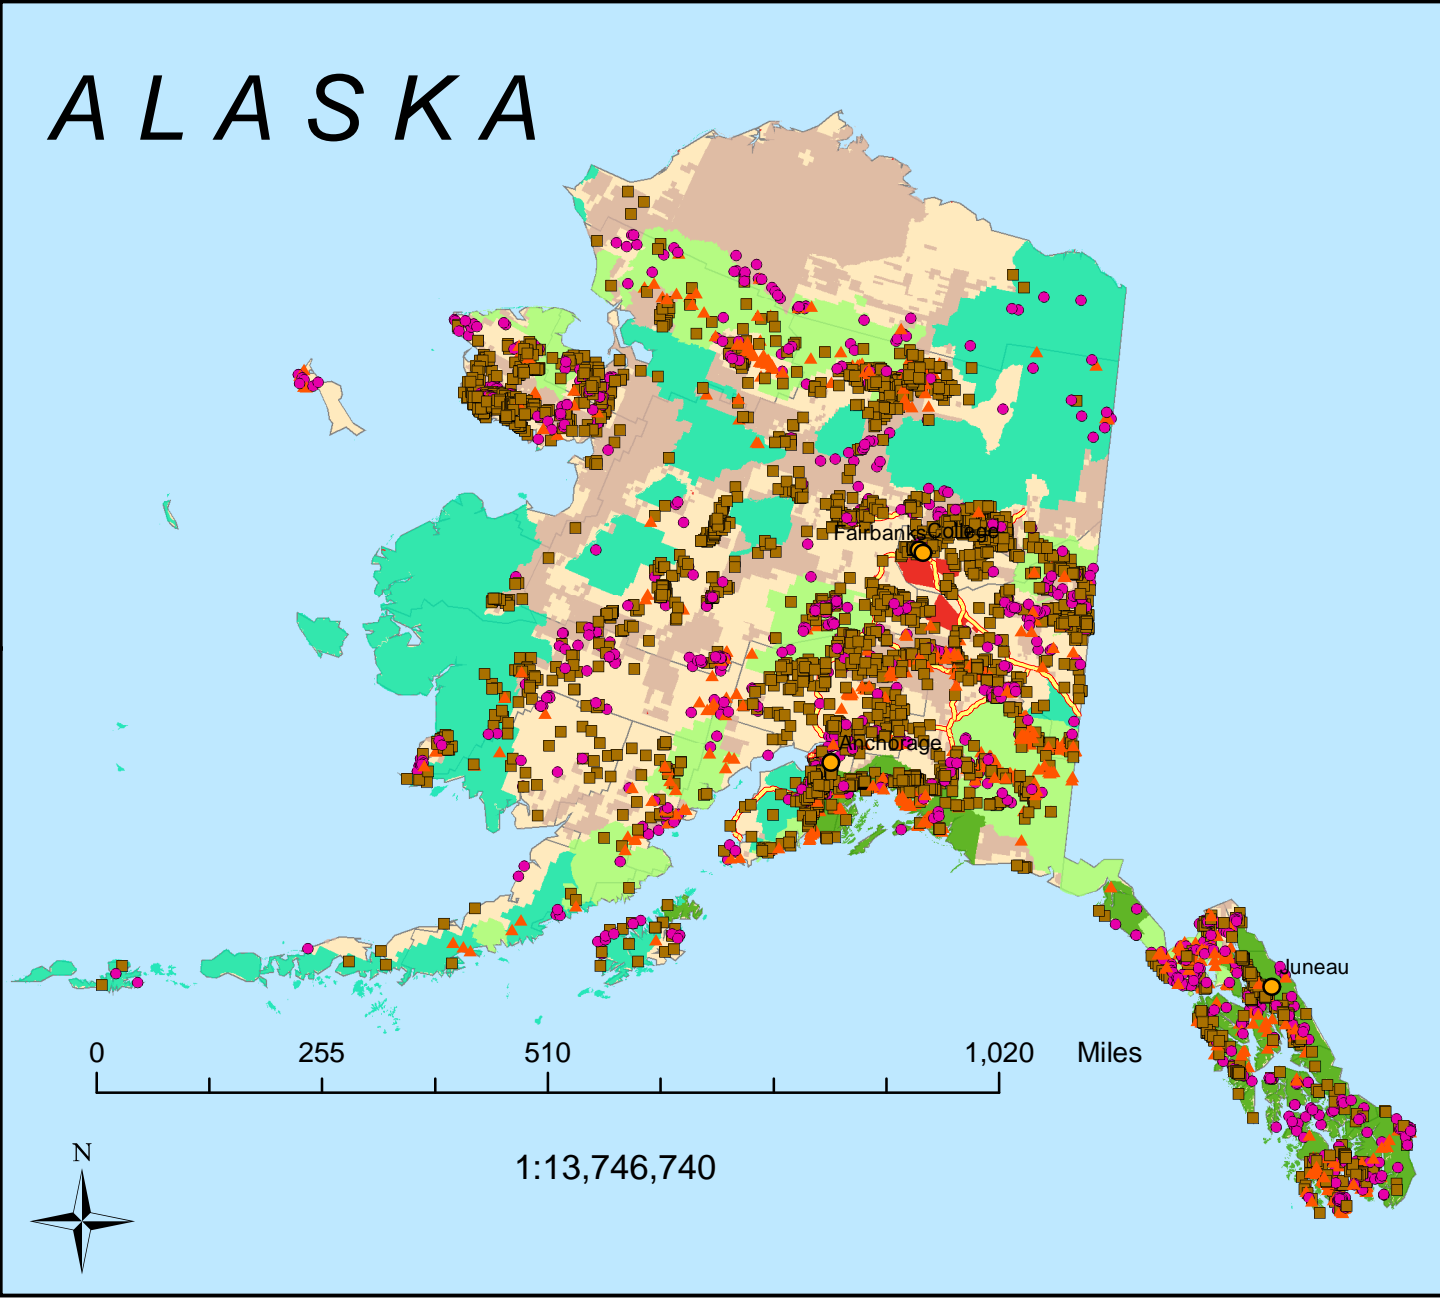

Abandoned Hardrock Mines and Waters Polluted by Metals

Legend

- Cities
- Abandoned Hardrock Mines**
 - All Others
 - ▲ Copper
 - Gold
- Road Classification**
 - Limited Access Highway
 - Highway
- Federal Lands**
 - Bureau of Indian Affairs
 - Bureau of Land Management
 - Bureau of Reclamation
 - Department of Defense
 - Forest Service
 - Fish and Wildlife Service
 - National Park Service
 - Other Agencies (NASA, DOE, DOT...)
 - Counties

Impaired Water Segements and Impaired Water Areas data not available in GIS format. Abandoned Hardrock Mines data obtained from U.S. Geological Survey's MASMILS database 2002 beta copy. All other layers obtained from ESRI.

A Project by the Mineral Policy Center
 Map by Ali Steimke
 May 2002