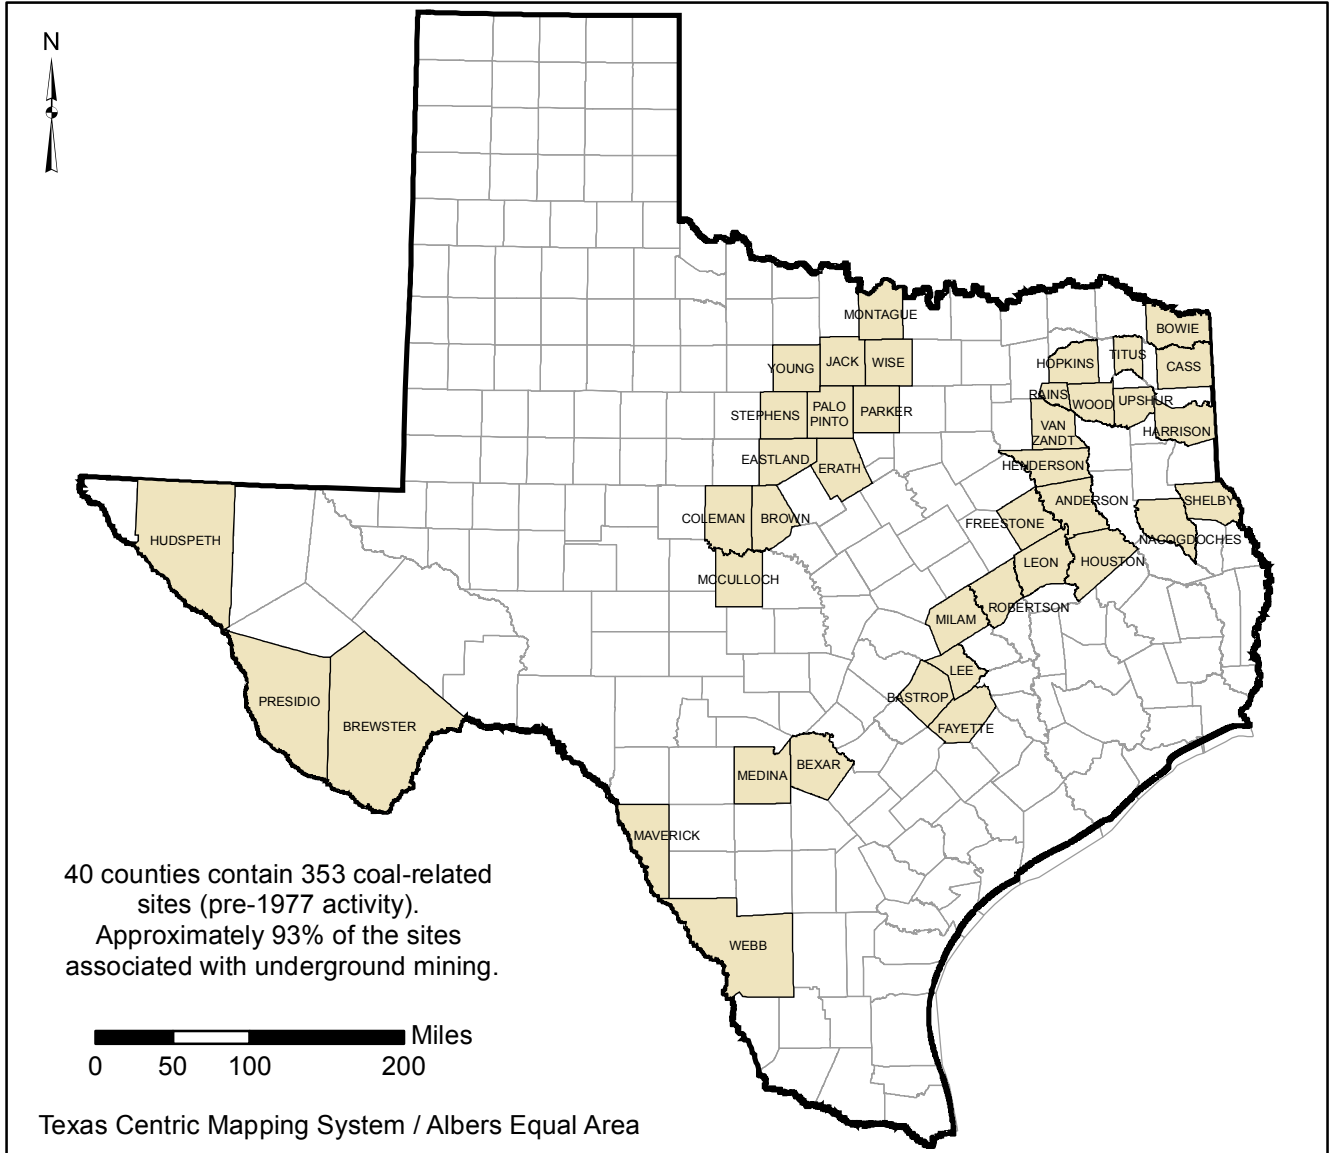

Historical Coal Mining Counties in Texas

County	No. of Sites	County	No. of Sites	County	No. of Sites
Anderson	1	Hopkins	17	Parker	11
Bastrop	35	Houston	7	Presidio	7
Bexar	5	Hudspeth	2	Rains	2
Bowie	2	Jack	7	Robertson	4
Brewster	2	Lee	6	Shelby	4
Brown	3	Leon	14	Stephens	11
Cass	1	Maverick	4	Titus	6
Coleman	8	McCulloch	7	Upshur	2
Eastland	13	Medina	4	Van Zandt	4
Erath	13	Milam	23	Webb	16
Fayette	2	Montague	8	Wise	32
Freestone	1	Nacogdoches	6	Wood	11
Harrison	4	Palo Pinto	17	Young	23
Henderson	9				