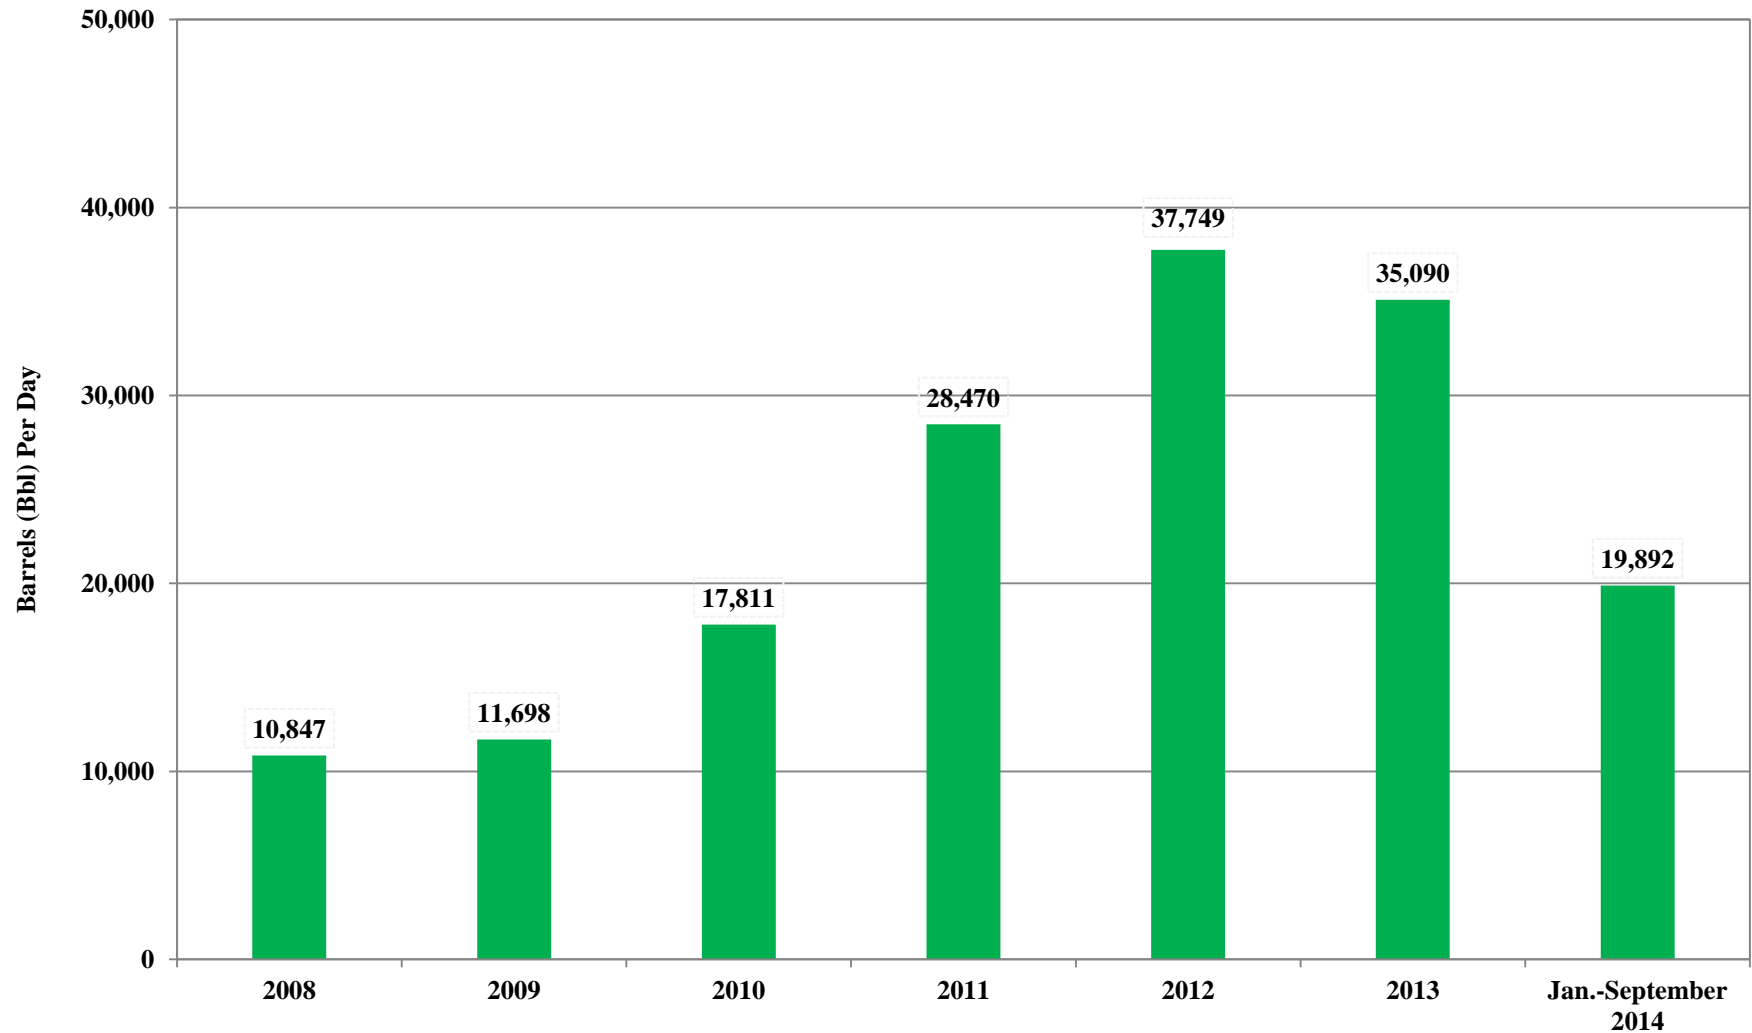

Texas Granite Wash Condensate Production 2008 through September 2014

11/18/2014

Source: Railroad Commission of Texas Production Data Query System (PDQ)