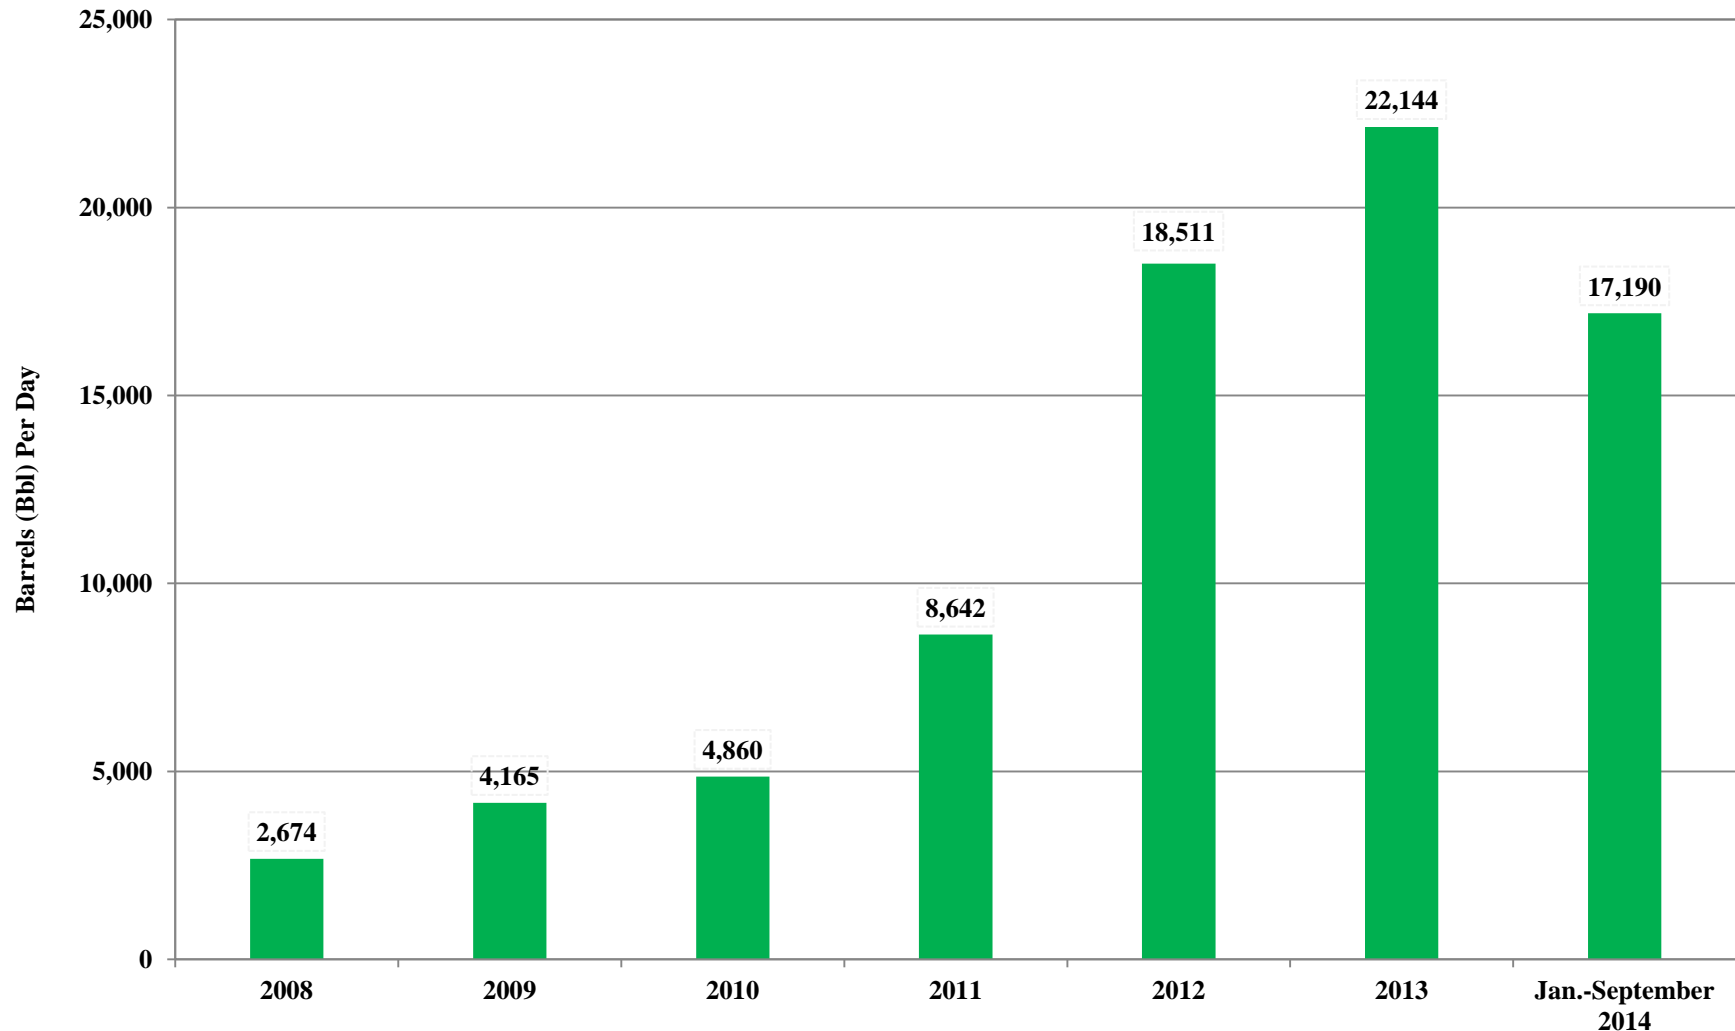

Texas Granite Wash Oil Production 2008 through September 2014

11/18/2014

Source: Railroad Commission of Texas Production Data Query System (PDQ)