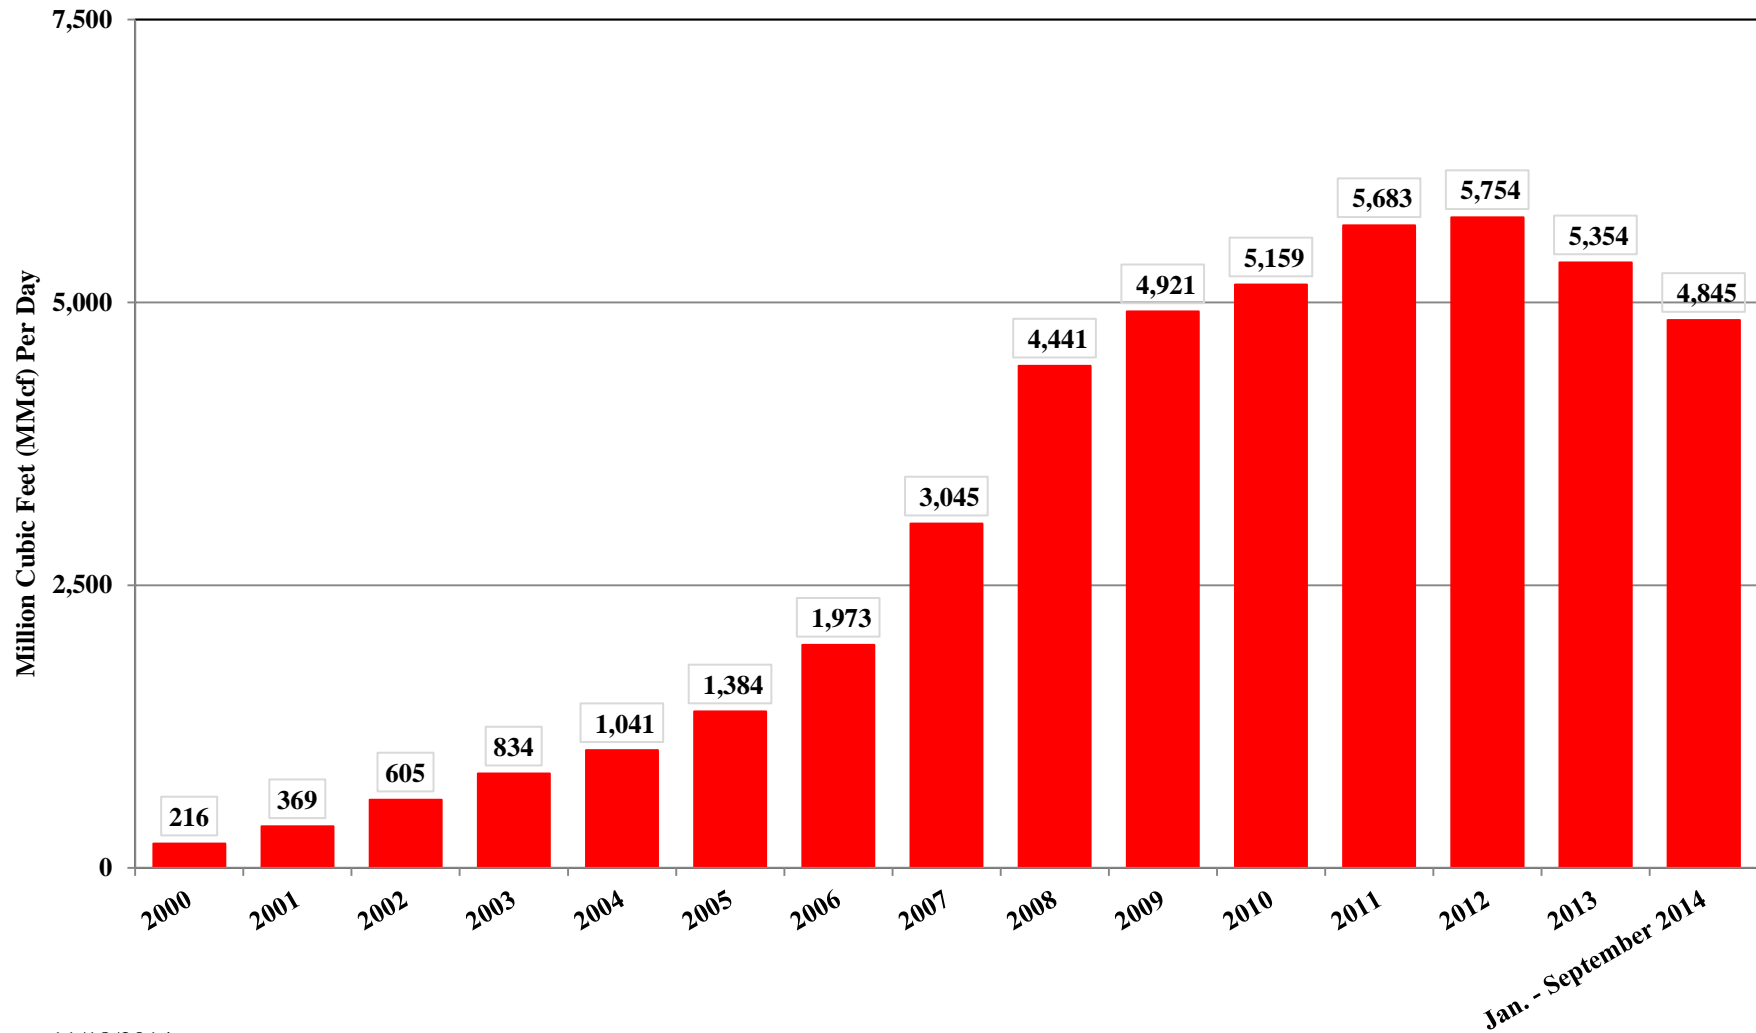

# Texas Barnett Shale Total Natural Gas Production 2000 through September 2014

11/18/2014

Source: Texas Railroad Commission Production Data Query System (PDQ)