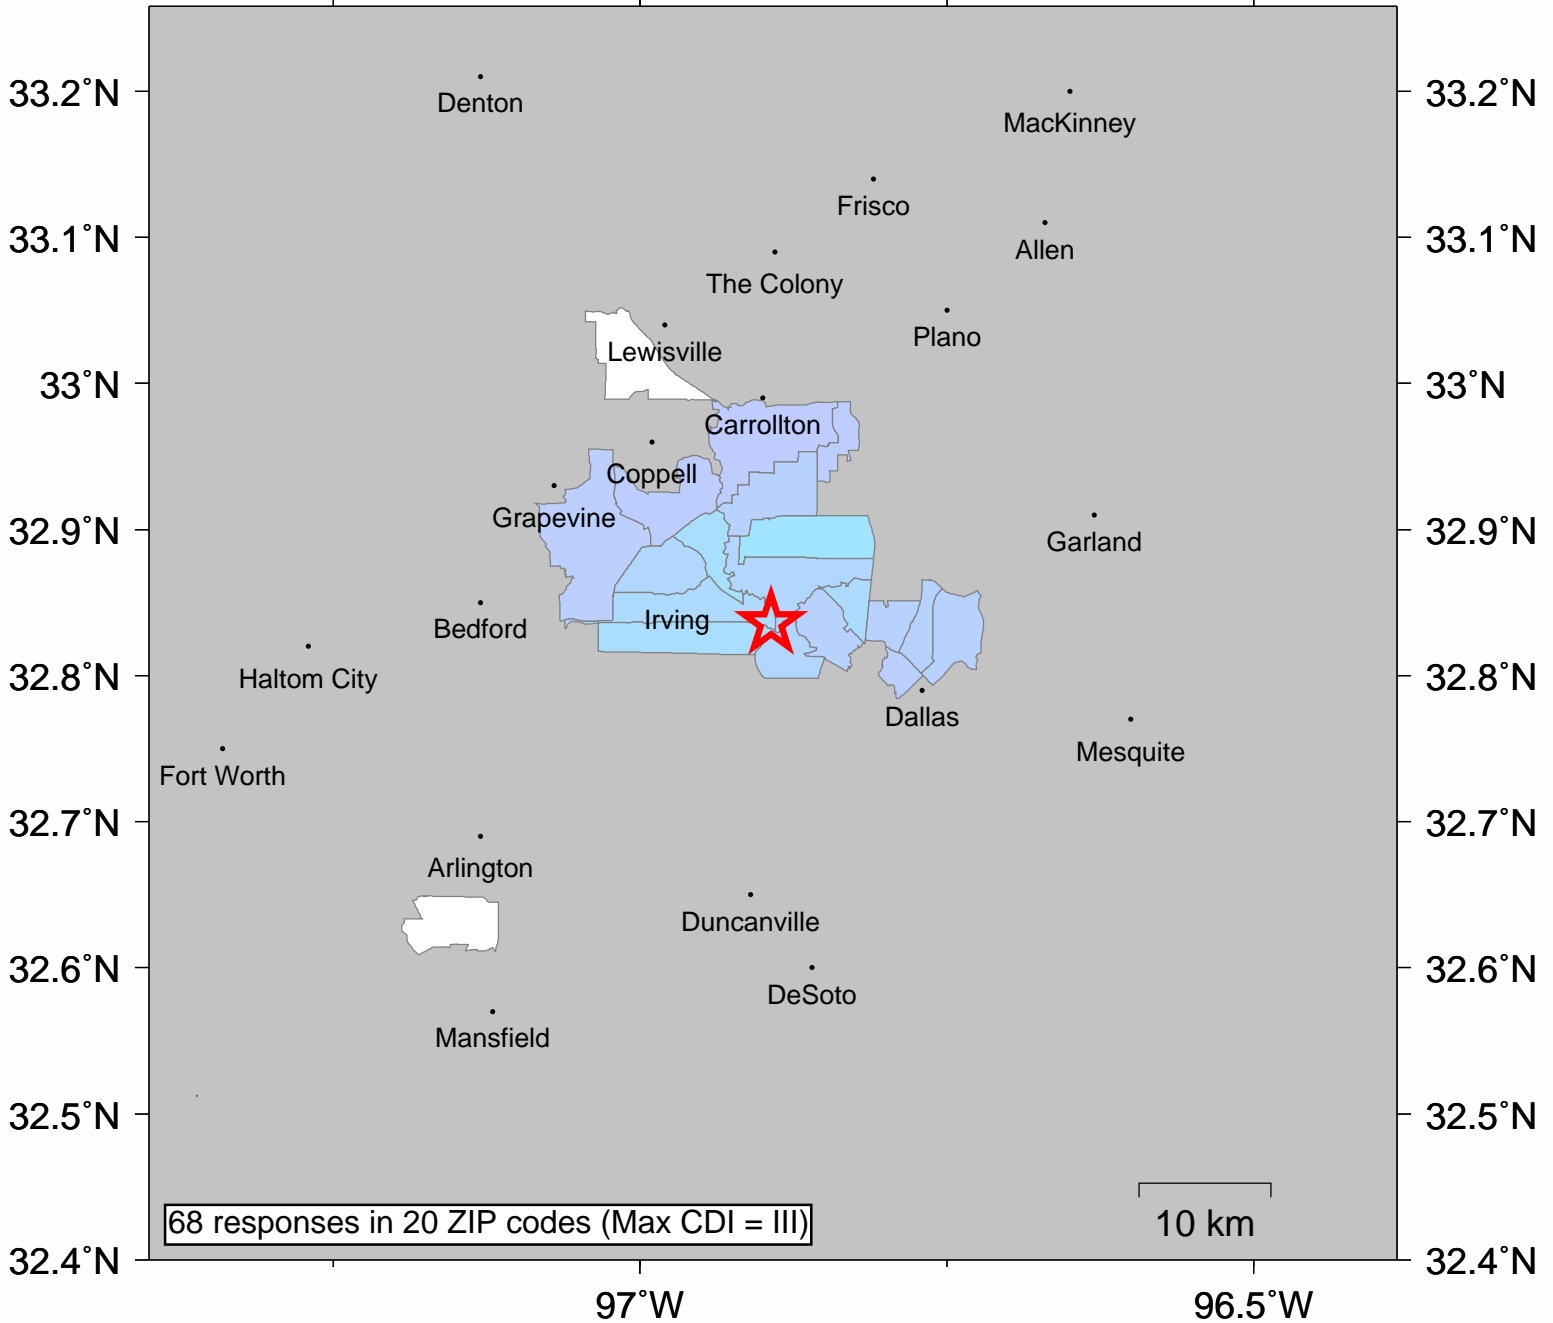

USGS Community Internet Intensity Map NORTHERN TEXAS

Dec 2 2014 09:36:21 AM local 32.836N 96.893W M2.8 Depth: 5 km ID:usb000t26f

INTENSITY	I	II-III	IV	V	VI	VII	VIII	IX	X+
SHAKING	Not felt	Weak	Light	Moderate	Strong	Very strong	Severe	Violent	Extreme
DAMAGE	none	none	none	Very light	Light	Moderate	Moderate/Heavy	Heavy	V. Heavy