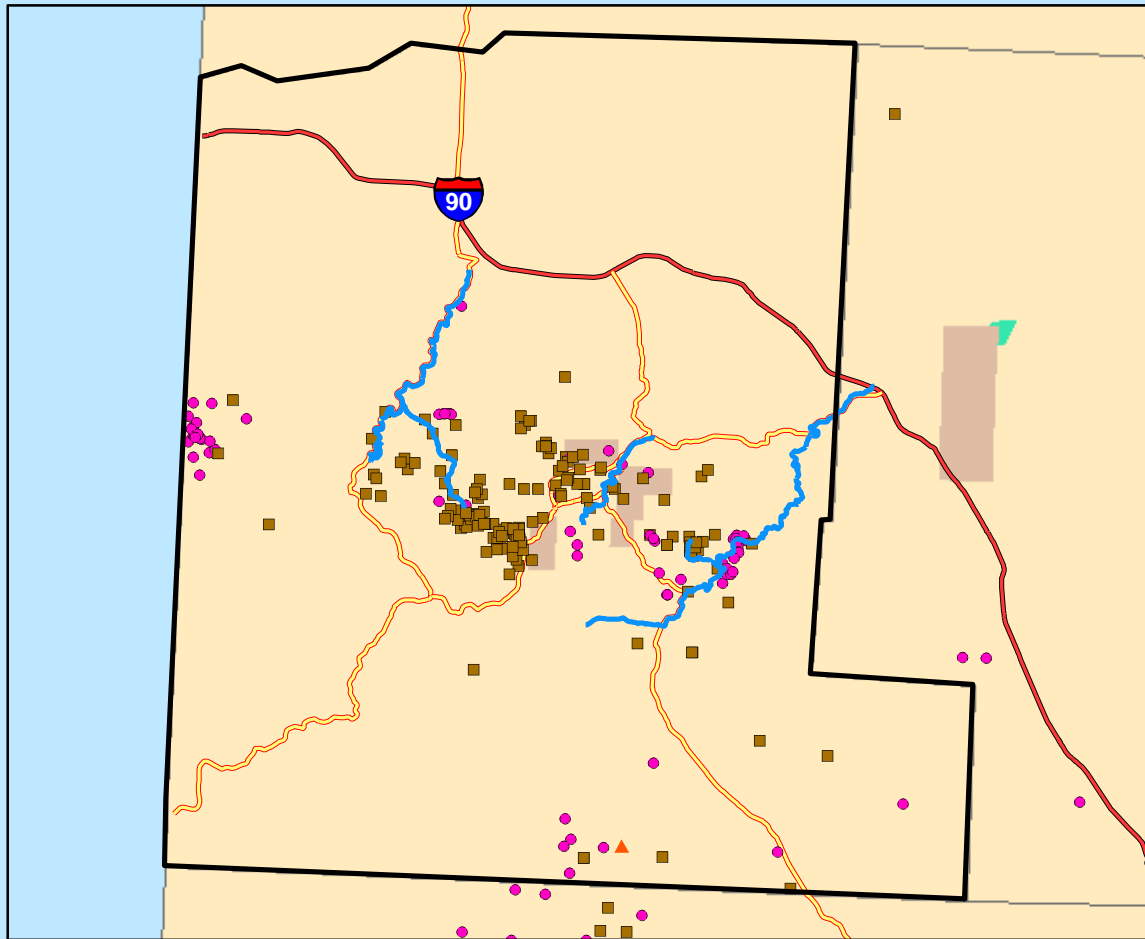

Abandoned Hardrock Mines and Waters Polluted by Metals

Lawrence County, SD

0 5 10 20 Miles

1:454,836

Counties with the Greatest Number of

Abandoned Hardrock Mines

Legend

- Cities
- Impaired Water Areas
- Impaired Water Segments
- Abandoned Hardrock Mines**
- All Others
- Gold
- Uranium
- Road Classification**
- Limited Access Highway
- Highway
- Federal Lands**
- Bureau of Indian Affairs
- Bureau of Land Management
- Bureau of Reclamation
- Department of Defense
- Forest Service
- Fish and Wildlife Service
- National Park Service
- Other Agencies (NASA, DOE, DOT...)
- Counties