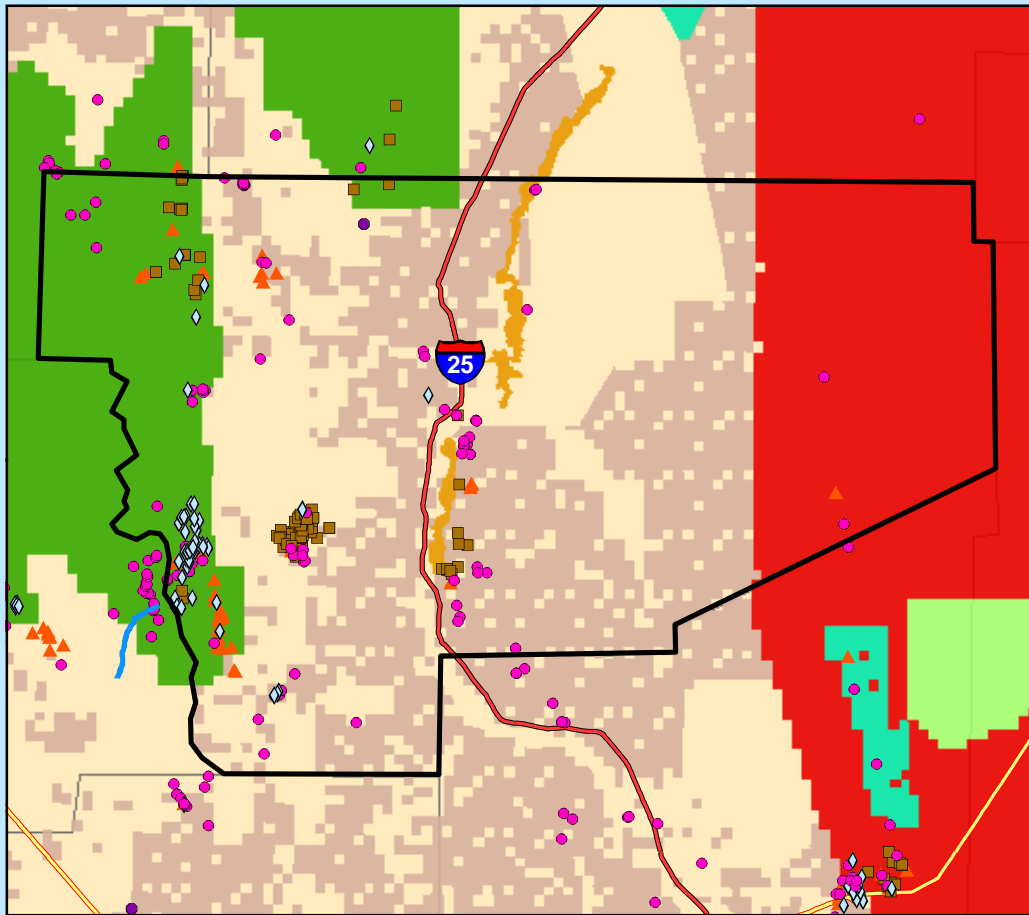

# Abandoned Hardrock Mines and Waters Polluted by Metals

## Sierra County, NM

**Legend**

- Cities
- Impaired Water Areas
- Impaired Water Segments

**Abandoned Hardrock Mines**

- All Others
- Copper
- Gold
- Silver
- Uranium

**Road Classification**

- Limited Access Highway
- Highway

MINERAL  
POLICY  
CENTER

A Project of the  
Mineral Policy Center  
Map by Ali Steimke  
May 2002