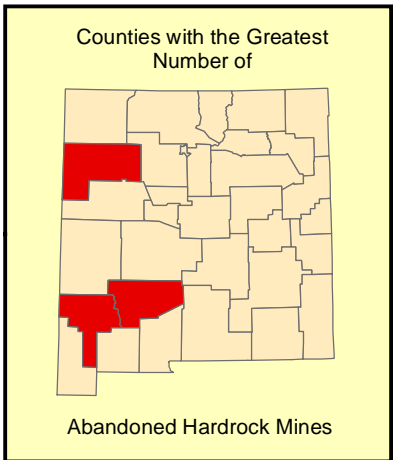

# Abandoned Hardrock Mines and Waters Polluted by Metals

## Sierra County, NM

**Legend**

- Cities
- Impaired Water Areas
- Impaired Water Segments

**Abandoned Hardrock Mines**

- All Others
- Copper
- Gold
- Silver
- Uranium

**Road Classification**

- Limited Access Highway
- Highway