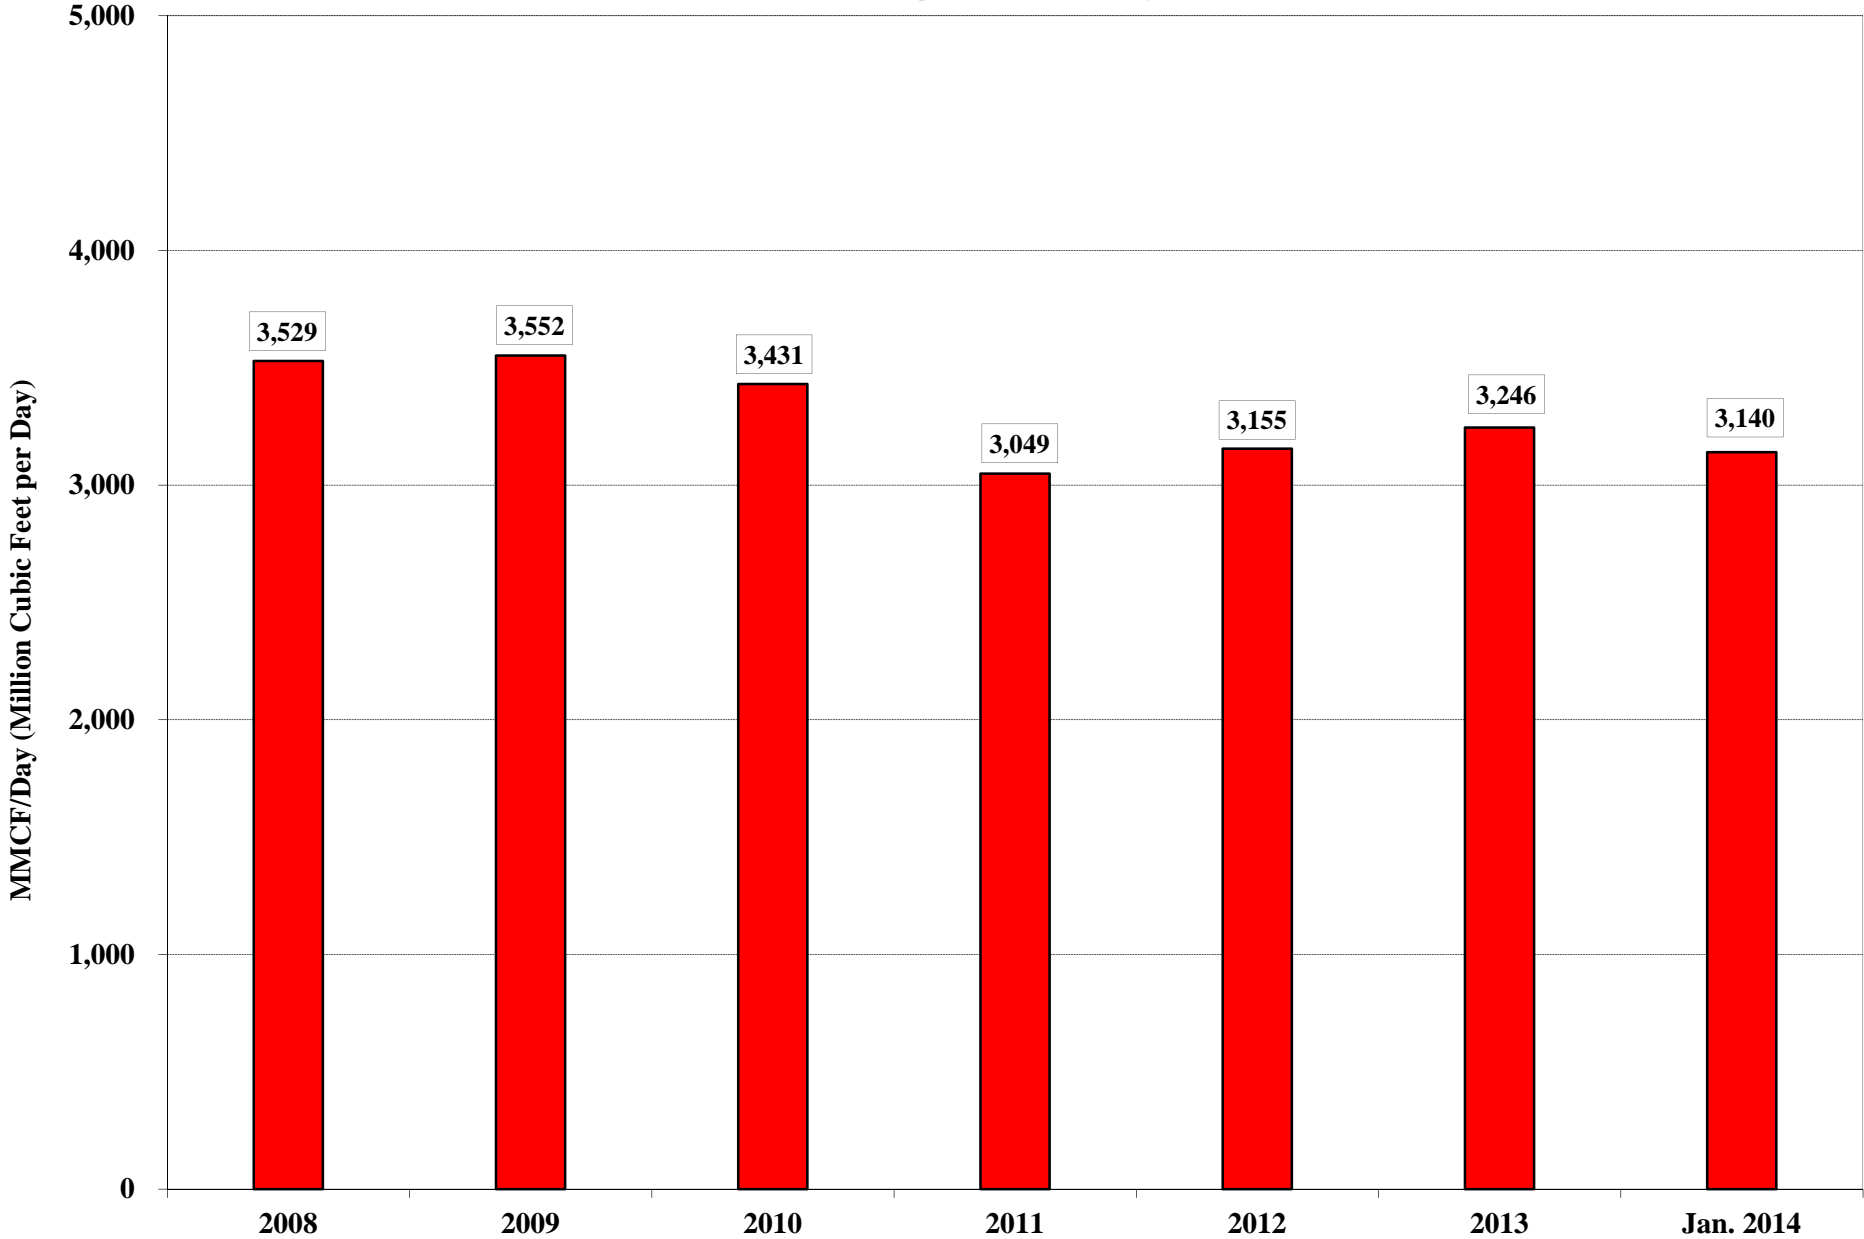

Texas Permian Basin Total Natural Gas 2008 through January 2014

05/27/2014