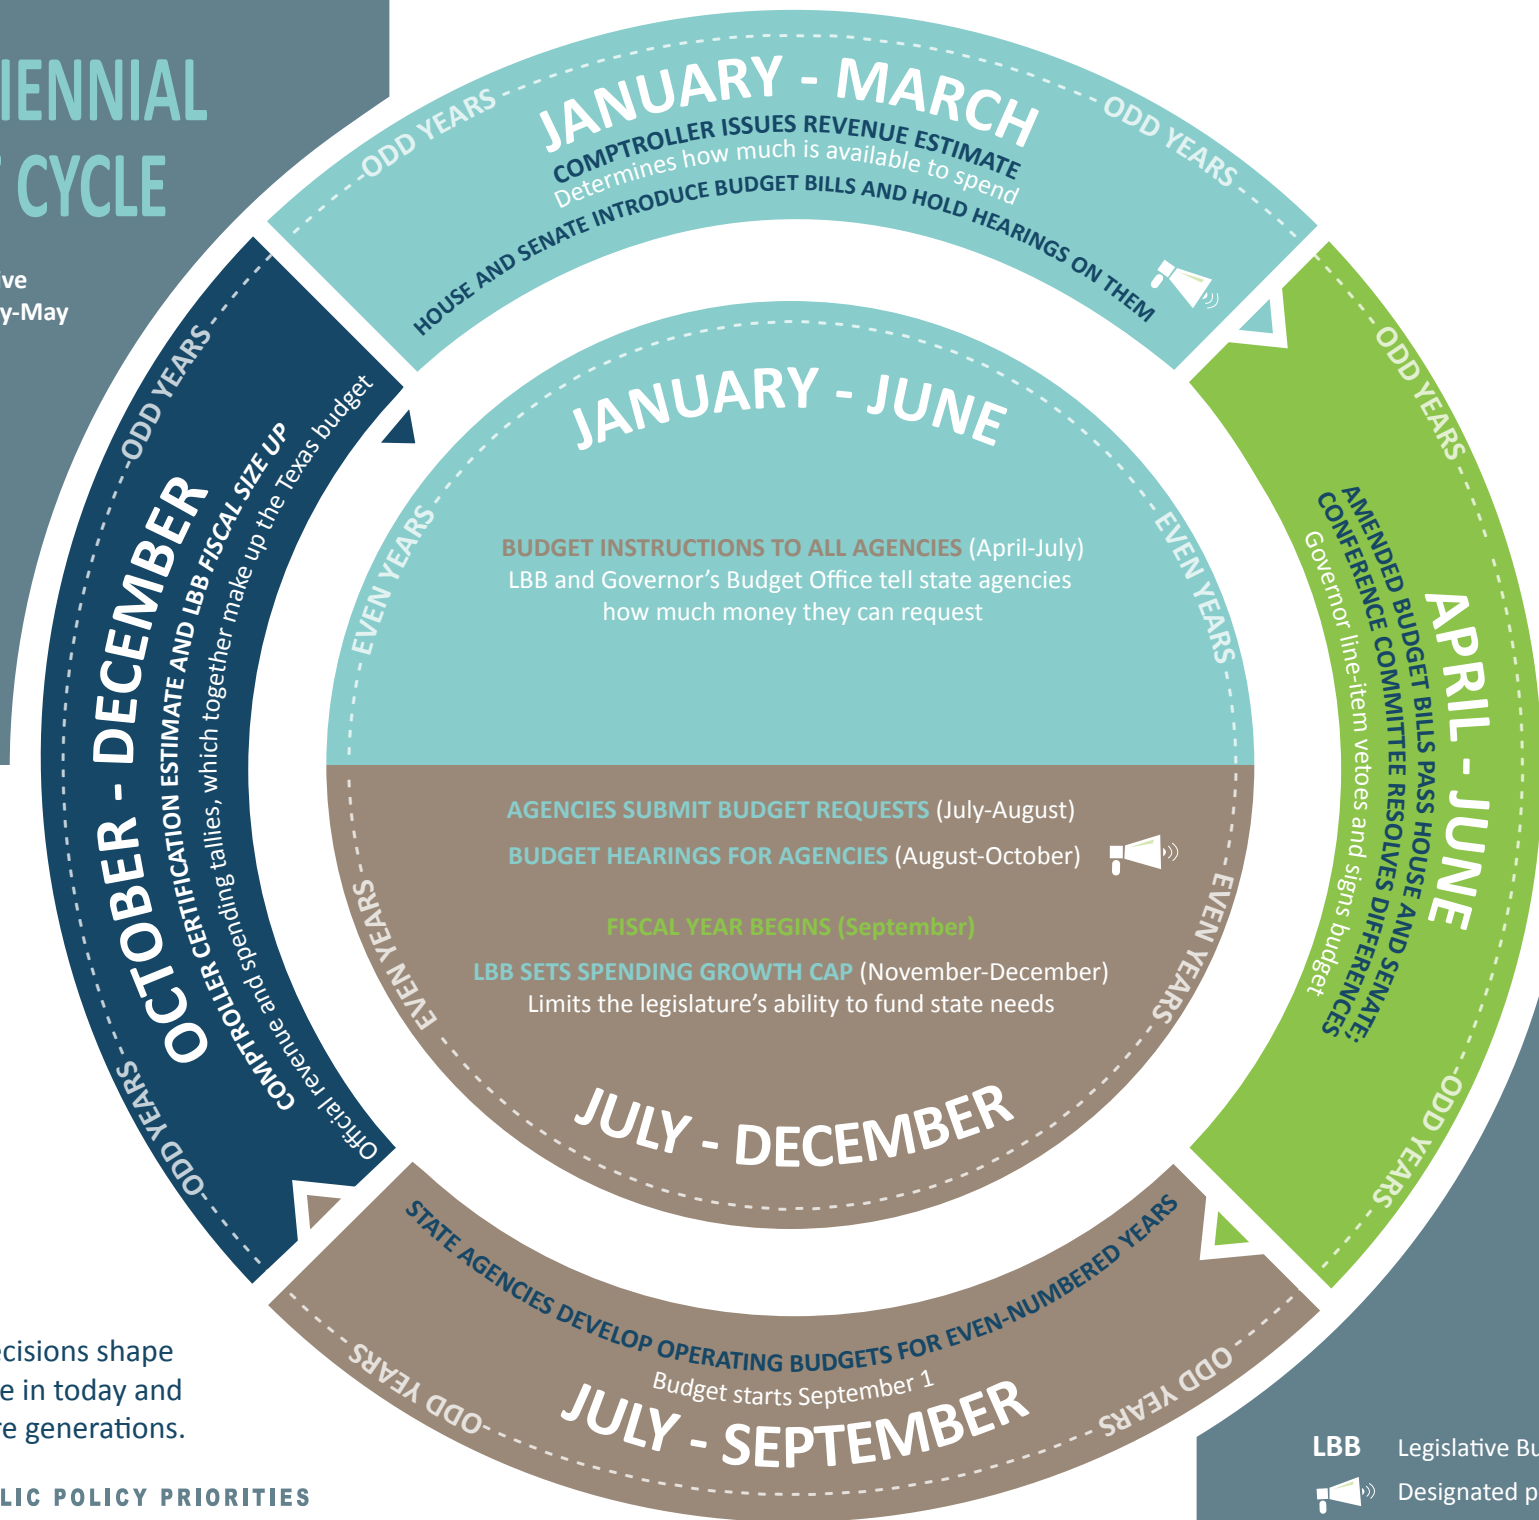

TEXAS BIENNIAL BUDGET CYCLE

The regular legislative session runs January-May of odd years.

Get Involved!

State budget decisions shape the Texas we live in today and pass on to future generations.