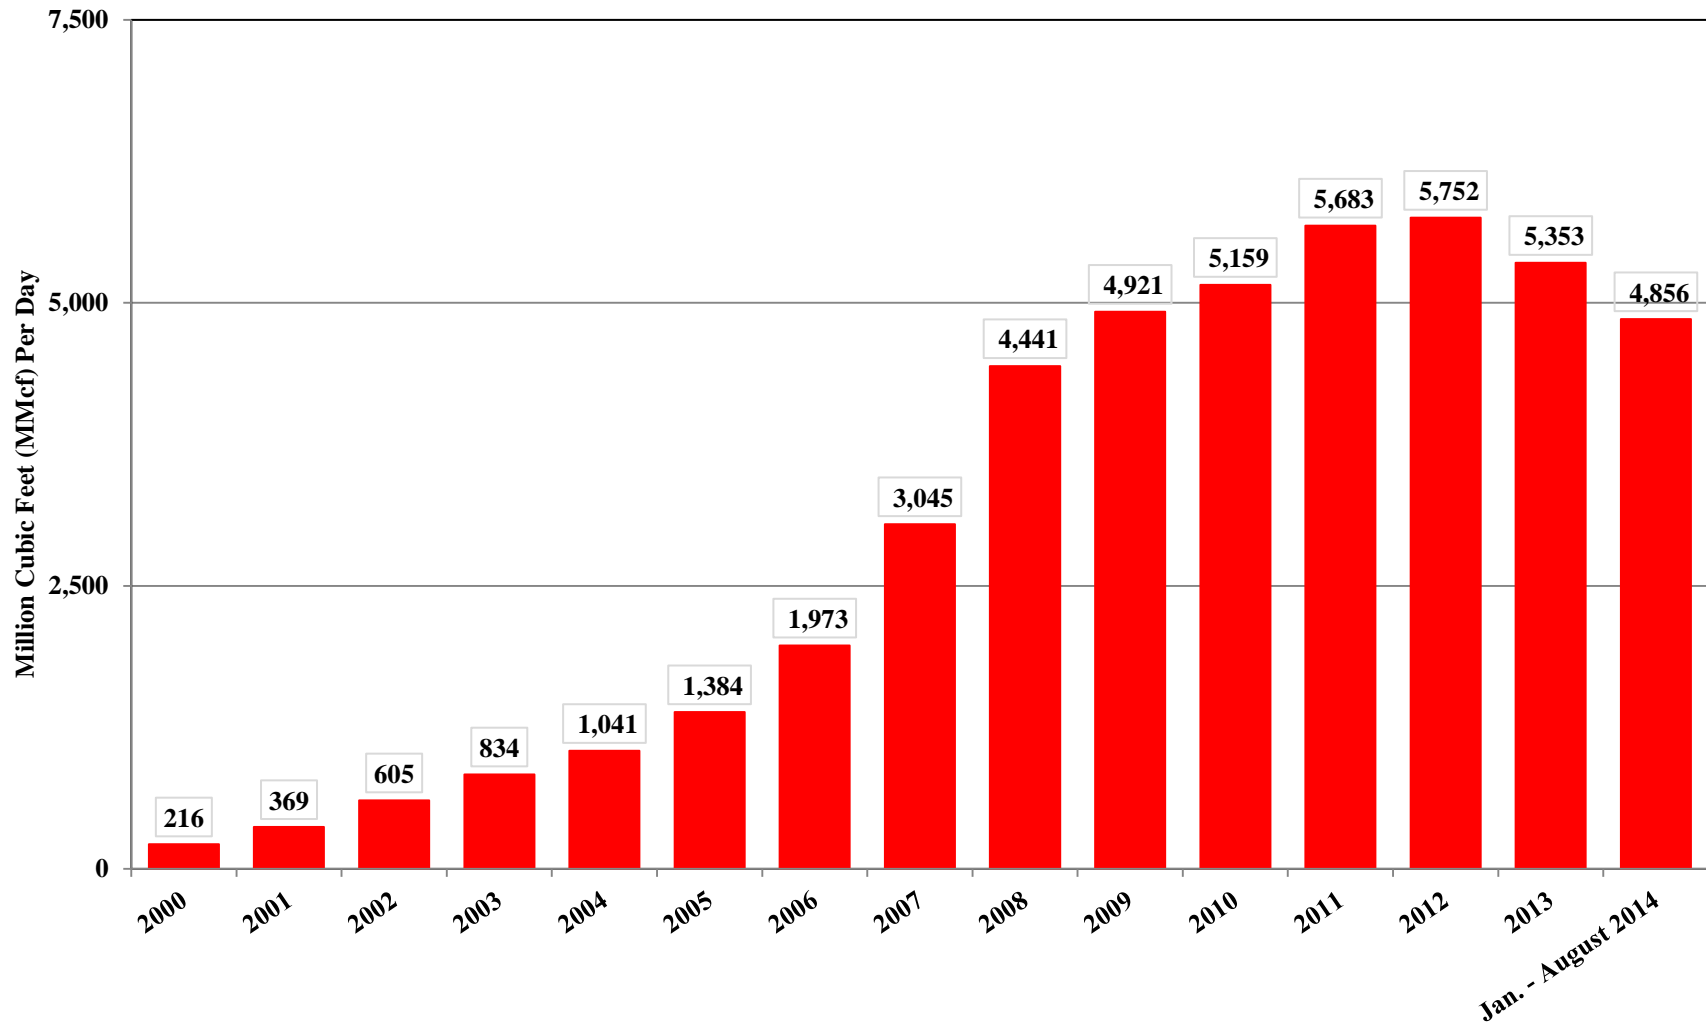

Texas Barnett Shale Total Natural Gas Production 2000 through August 2014

10/22/2014

Source: Texas Railroad Commission Production Data Query System (PDQ)