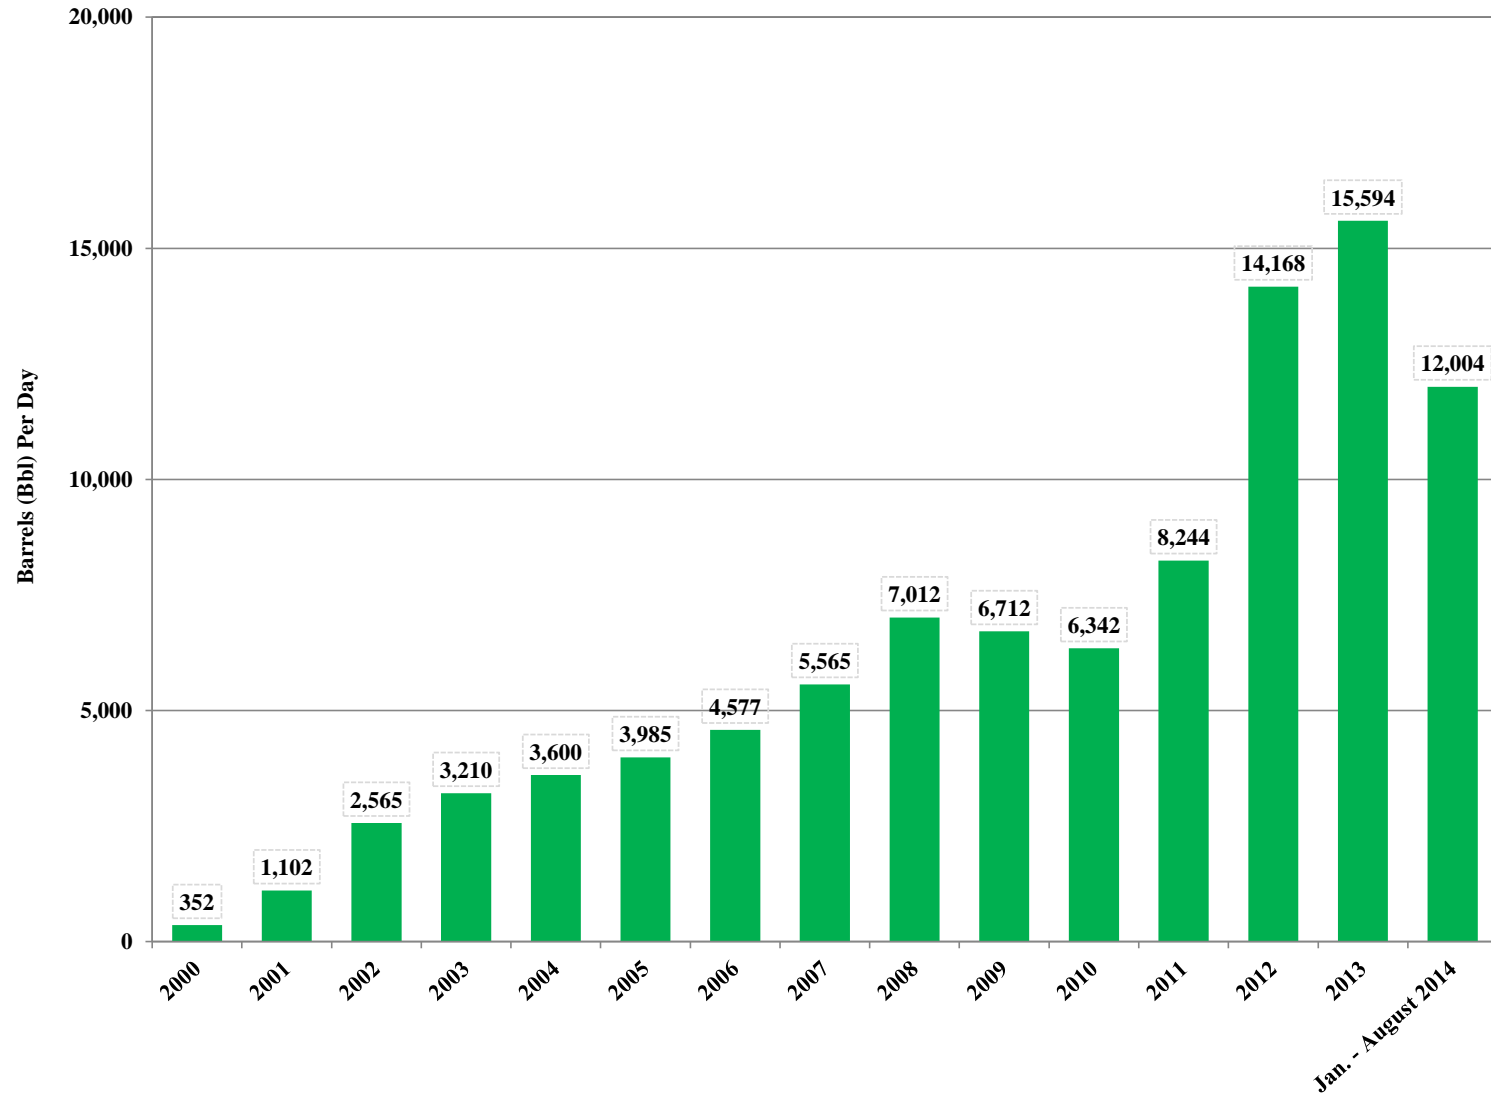

Texas Barnett Shale Condensate Production 2000 through August 2014

10/22/2014

Source: Railroad Commission of Texas Production Data Query System (PDQ)