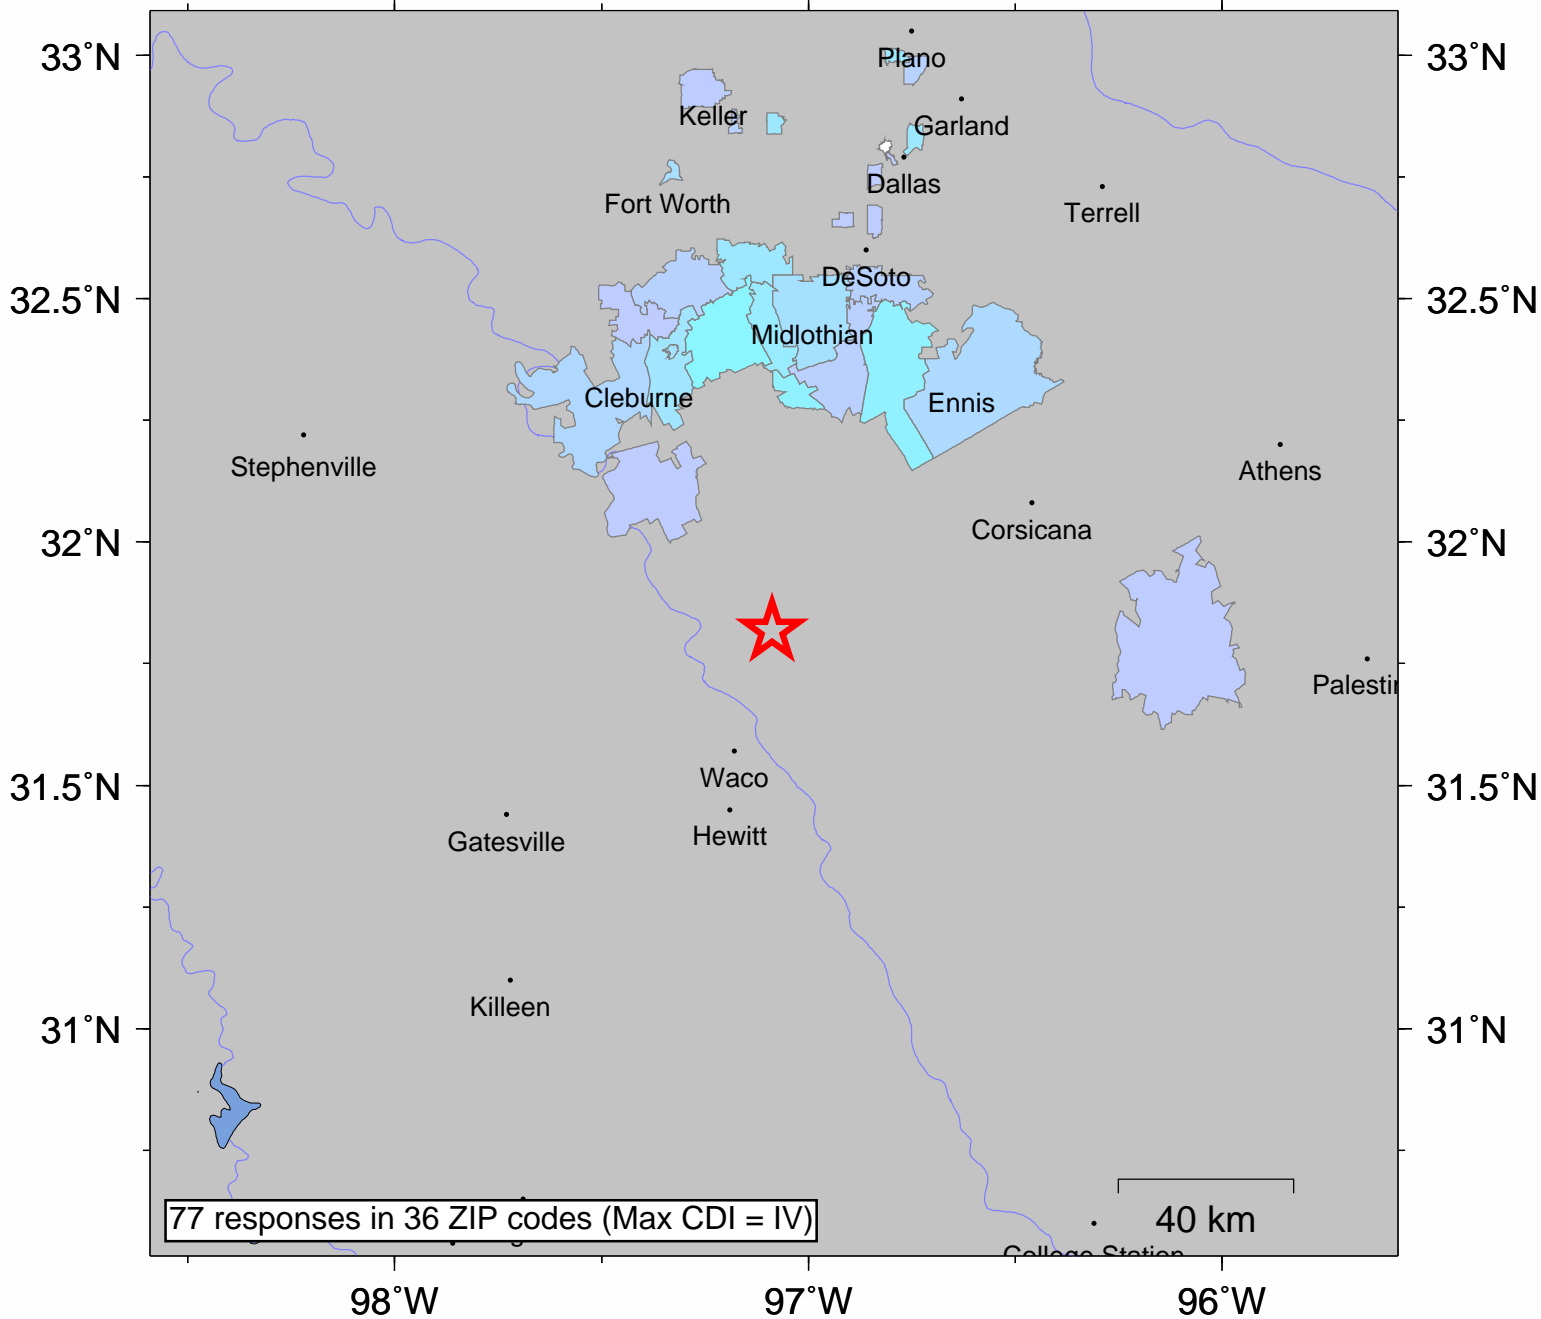

USGS Community Internet Intensity Map CENTRAL TEXAS

Apr 17 2013 07:50:38 PM local 31.817N 97.088W M2.1 Depth: 0 km ID:usb000g9yl

INTENSITY	I	II-III	IV	V	VI	VII	VIII	IX	X+
SHAKING	Not felt	Weak	Light	Moderate	Strong	Very strong	Severe	Violent	Extreme
DAMAGE	none	none	none	Very light	Light	Moderate	Moderate/Heavy	Heavy	V. Heavy