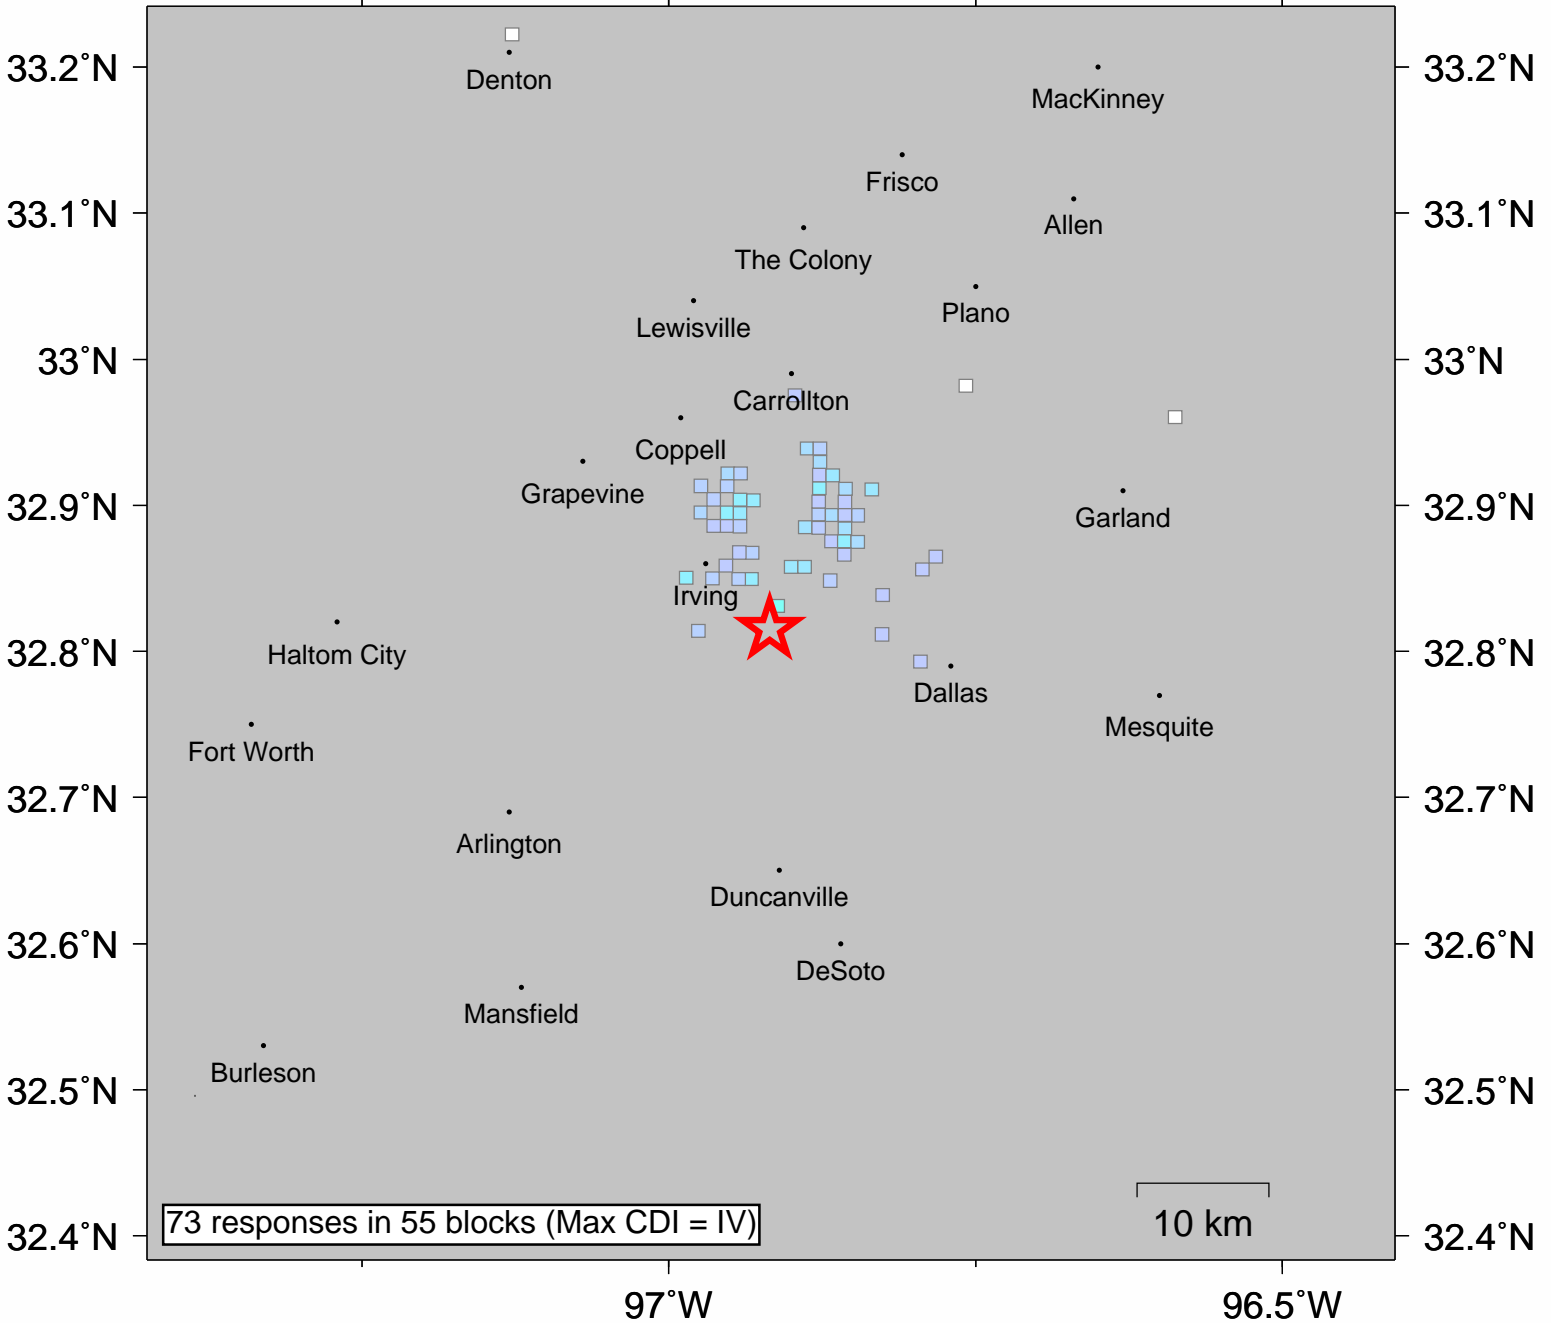

USGS Community Internet Intensity Map NORTHERN TEXAS

Sep 11 2014 03:21:58 AM local 32.8153N 96.9178W M2.8 Depth: 5 km ID:usb000sbaw

INTENSITY	I	II-III	IV	V	VI	VII	VIII	IX	X+
SHAKING	Not felt	Weak	Light	Moderate	Strong	Very strong	Severe	Violent	Extreme
DAMAGE	none	none	none	Very light	Light	Moderate	Moderate/Heavy	Heavy	V. Heavy