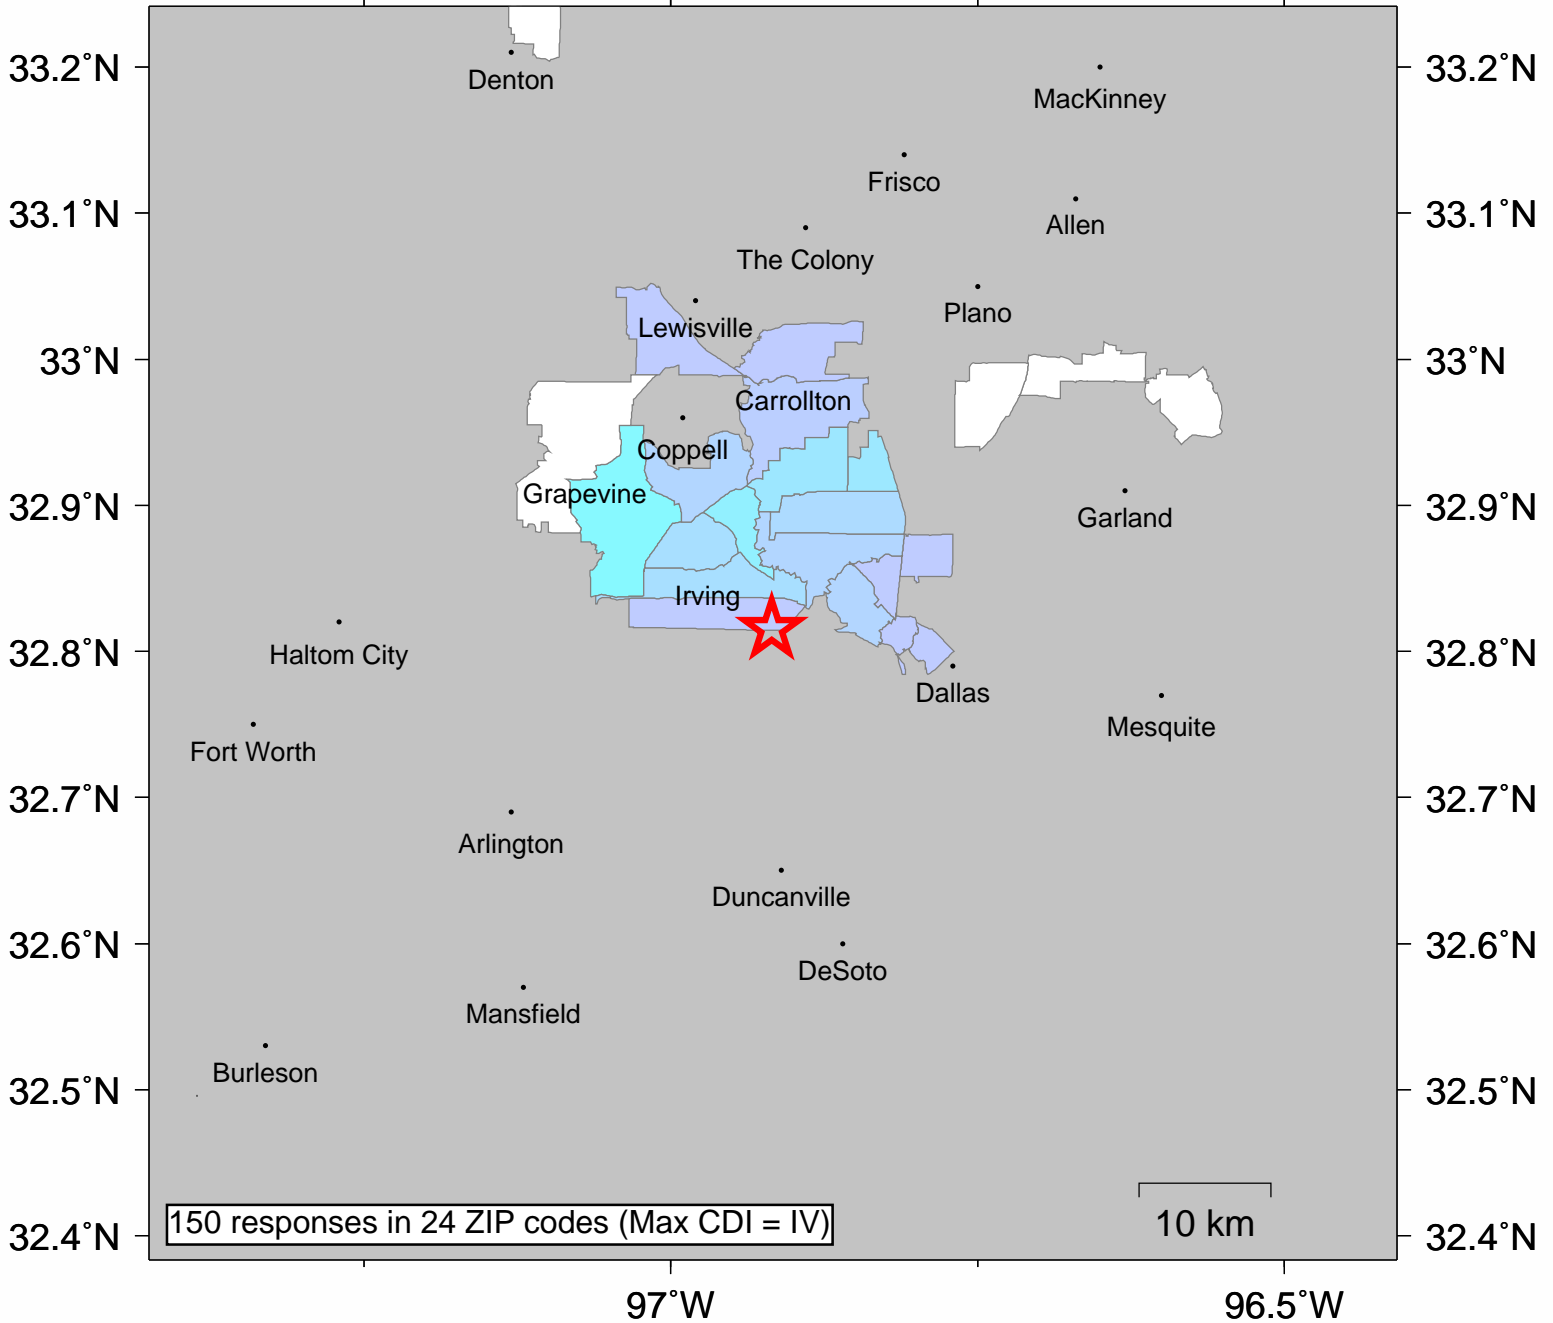

# USGS Community Internet Intensity Map NORTHERN TEXAS

Sep 11 2014 03:21:58 AM local 32.8153N 96.9178W M2.8 Depth: 5 km ID:usb000sbaw

INTENSITY	I	II-III	IV	V	VI	VII	VIII	IX	X+
SHAKING	Not felt	Weak	Light	Moderate	Strong	Very strong	Severe	Violent	Extreme
DAMAGE	none	none	none	Very light	Light	Moderate	Moderate/Heavy	Heavy	V. Heavy