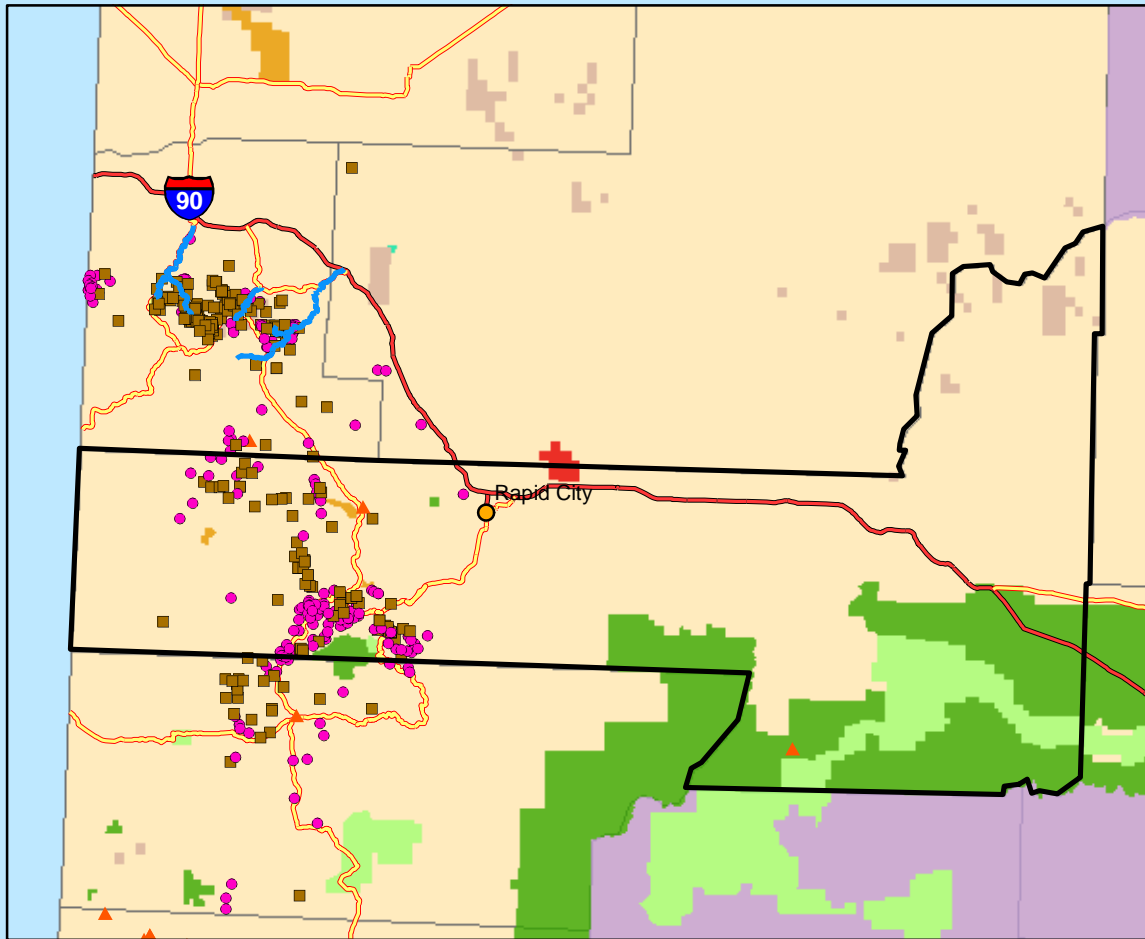

Abandoned Hardrock Mines and Waters Polluted by Metals

Pennington County, SD

0 10 20 40 Miles

1:1,220,079

Legend

- Cities
- Impaired Water Areas
- Impaired Water Segments
- Abandoned Hardrock Mines**
- All Others
- Gold
- ▲ Uranium
- Road Classification**
- Limited Access Highway
- Highway
- Federal Lands**
- Bureau of Indian Affairs
- Bureau of Land Management
- Bureau of Reclamation
- Department of Defense
- Forest Service
- Fish and Wildlife Service
- National Park Service
- Other Agencies (NASA, DOE, DOT...)
- Counties

A Project of the Mineral Policy Center
Map by Ali Steimke, May 2002