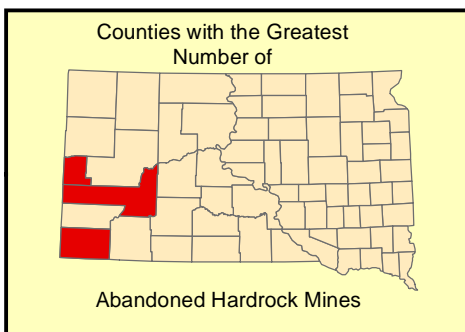

Abandoned Hardrock Mines and Waters Polluted by Metals

Pennington County, SD

0 10 20 40 Miles

1:1,220,079

Legend

- Cities
- Impaired Water Areas
- Impaired Water Segments
- Abandoned Hardrock Mines**
- All Others
- Gold
- ▲ Uranium
- Road Classification**
- Limited Access Highway
- Highway
- Federal Lands**
- Bureau of Indian Affairs
- Bureau of Land Management
- Bureau of Reclamation
- Department of Defense
- Forest Service
- Fish and Wildlife Service
- National Park Service
- Other Agencies (NASA, DOE, DOT...)
- Counties