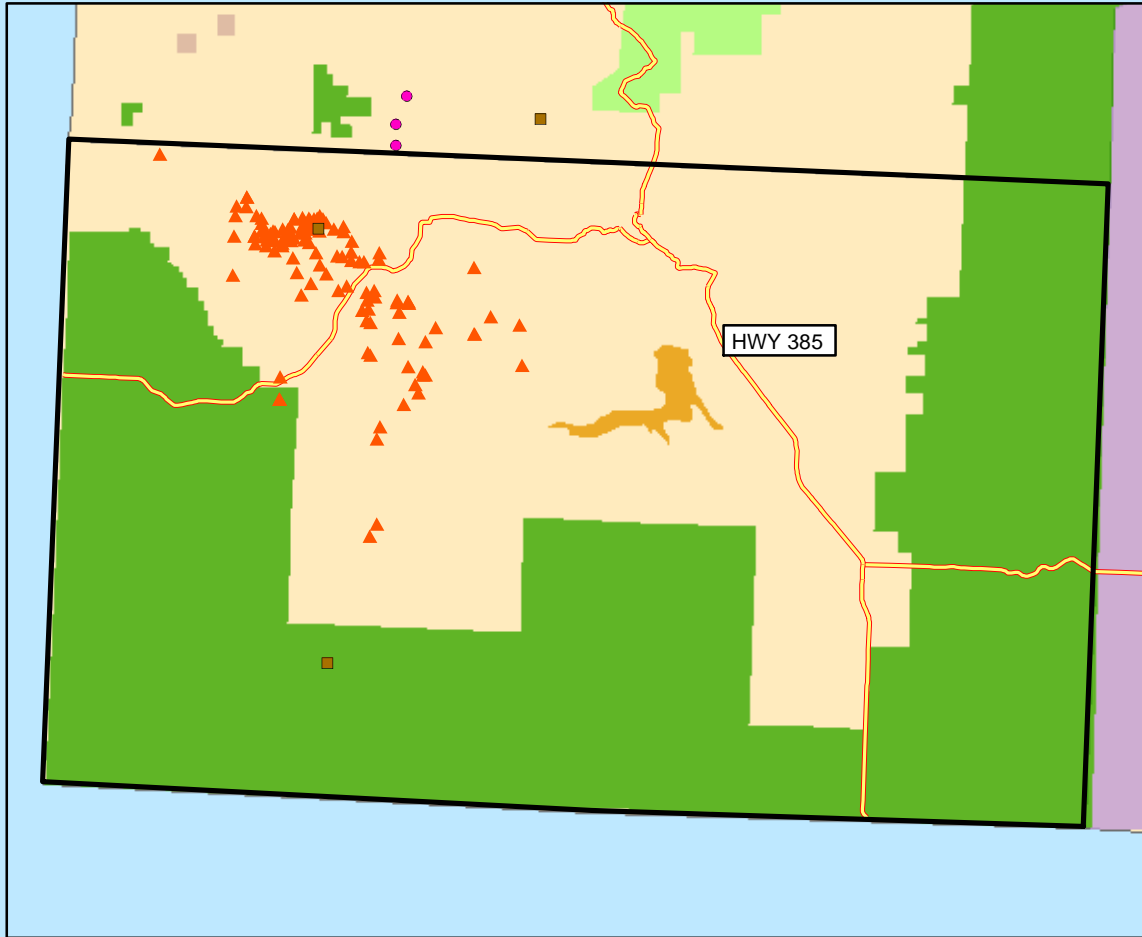

Abandoned Hardrock Mines and Waters Polluted by Metals

Fall River County, SD

0 5 10 20 Miles

1:621,387

Legend

Impaired Water Areas	Federal Lands
Impaired Water Segments	Bureau of Indian Affairs
Abandoned Hardrock Mines	Bureau of Land Management
All Others	Bureau of Reclamation
Gold	Department of Defense
Uranium	Forest Service
Major Roads	Fish and Wildlife Service
Limited Access Highway	National Park Service
Highway	Other Agencies (NASA, DOE, DOT...)
Counties	Cities