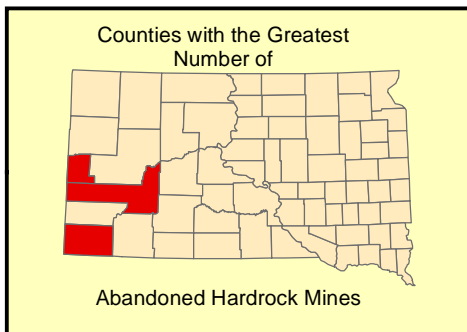

Abandoned Hardrock Mines and Waters Polluted by Metals

Fall River County, SD

0 5 10 20 Miles

1:621,387

Legend

Impaired Water Areas	Federal Lands
Impaired Water Segments	Bureau of Indian Affairs
Abandoned Hardrock Mines	Bureau of Land Management
All Others	Bureau of Reclamation
Gold	Department of Defense
Uranium	Forest Service
Major Roads	Fish and Wildlife Service
Limited Access Highway	National Park Service
Highway	Other Agencies (NASA, DOE, DOT...)
Counties	Cities