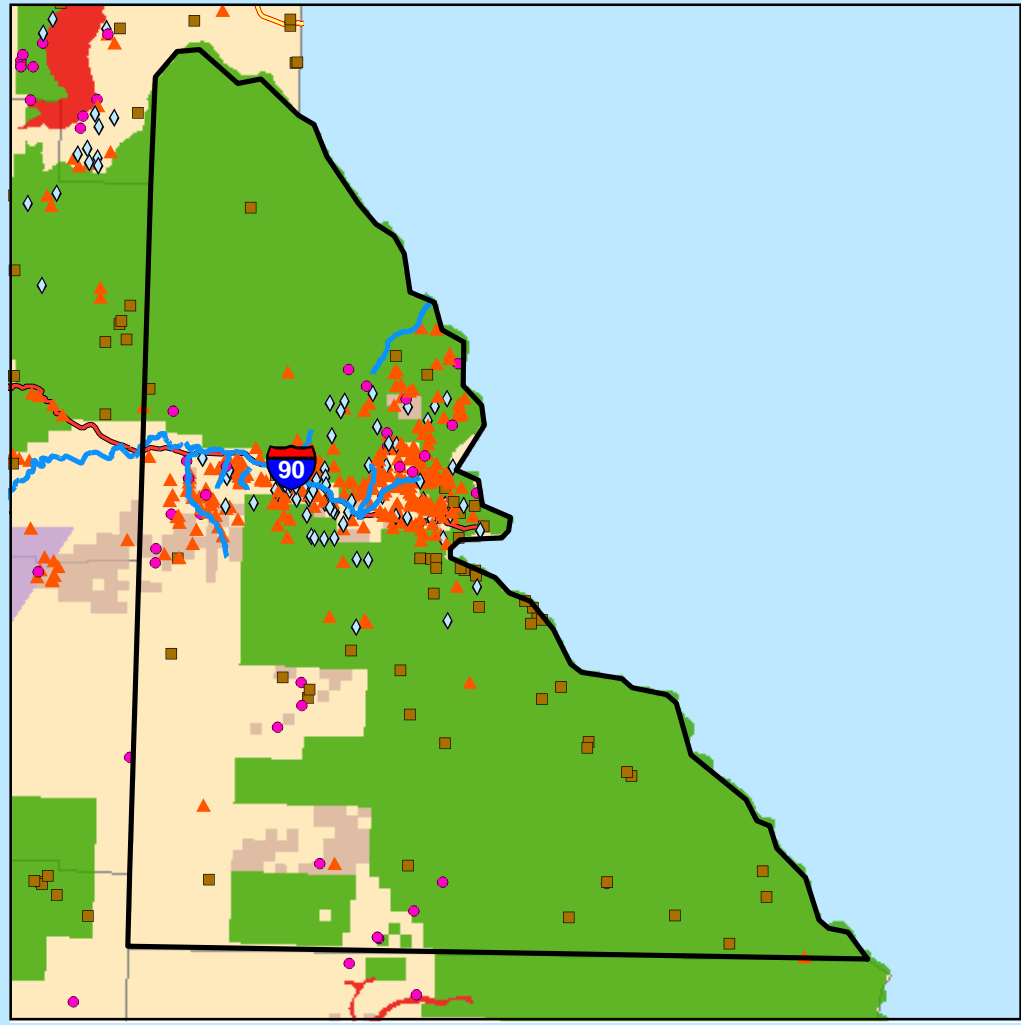

Abandoned Hardrock Mines and Waters Polluted by Metals

Shoshone County, ID

Legend

<ul style="list-style-type: none"> Cities Impaired Water Areas Impaired Water Segments <p>Abandoned Hardrock Mines</p> <ul style="list-style-type: none"> All Others Copper Lead Silver <p>Road Classification</p> <ul style="list-style-type: none"> Limited Access Highway Highway 	<p>Federal Lands</p> <ul style="list-style-type: none"> Bureau of Indian Affairs Bureau of Land Management Bureau of Reclamation Department of Defense Forest Service Fish and Wildlife Service National Park Service Other Agencies (NASA, DOE, DOT...) Counties
--	--

**MINERAL
POLICY
CENTER**

A Project of the
Mineral Policy Center
Map by Ali Steimke
May 2002