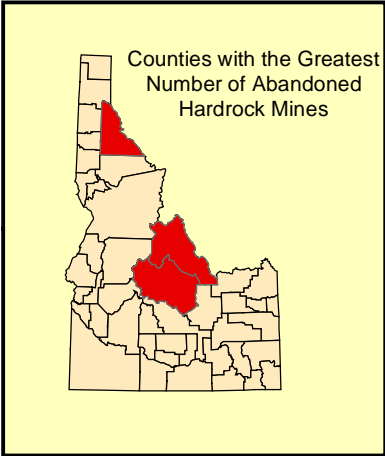

Abandoned Hardrock Mines and Waters Polluted by Metals

Shoshone County, ID

Legend

<ul style="list-style-type: none"> Cities Impaired Water Areas Impaired Water Segments <p>Abandoned Hardrock Mines</p> <ul style="list-style-type: none"> All Others Copper Lead Silver <p>Road Classification</p> <ul style="list-style-type: none"> Limited Access Highway Highway 	<p>Federal Lands</p> <ul style="list-style-type: none"> Bureau of Indian Affairs Bureau of Land Management Bureau of Reclamation Department of Defense Forest Service Fish and Wildlife Service National Park Service Other Agencies (NASA, DOE, DOT...) Counties
--	--

**MINERAL
POLICY
CENTER**

A Project of the
Mineral Policy Center
Map by Ali Steimke
May 2002