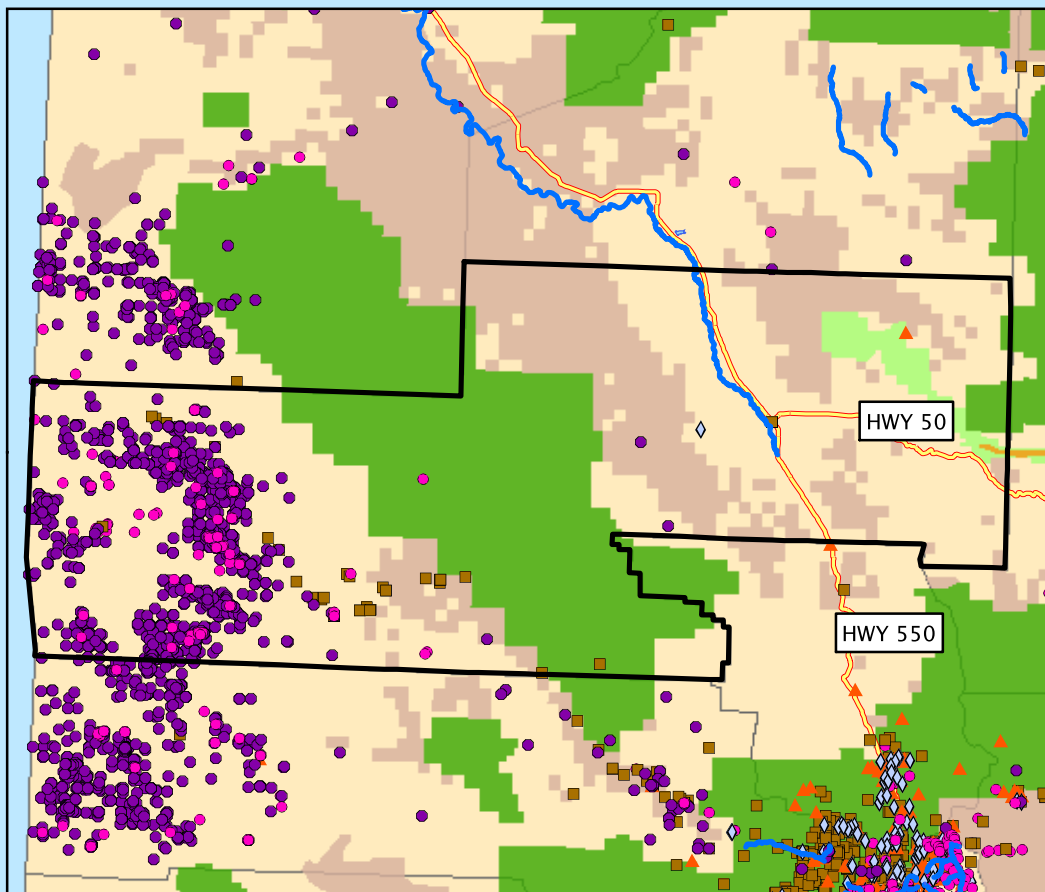

Abandoned Hardrock Mines and Waters Polluted by Metals

Montrose County, CO

0 15 30 60 Miles

1:1,050,604

Legend

Impaired Water Areas	Federal Lands
Impaired Water Segments	Bureau of Indian Affairs
Abandoned Hardrock Mines	Bureau of Land Management
All Others	Bureau of Reclamation
Gold	Department of Defense
Lead	Forest Service
Silver	Fish and Wildlife Service
Uranium	National Park Service
Major Roads	Other Agencies (NASA, DOE, DOT...)
Limited Access Highway	Counties
Highway	Cities

MINERAL
POLICY
CENTER

A Project of the
Mineral Policy Center
Map by Ali Steimke
May 2002