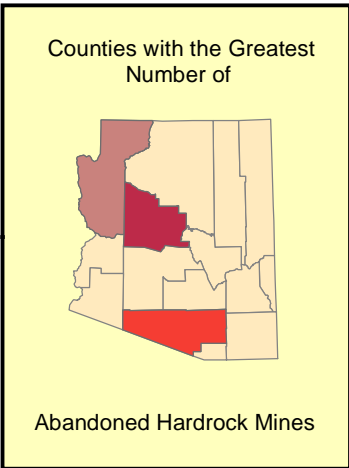

Abandoned Hardrock Mines and Waters Polluted by Metals

Pima County, AZ

1:1,992,493

Legend

● Cities	Federal Lands
■ Impaired Water Areas	■ Bureau of Indian Affairs
— Impaired Water Segments	■ Bureau of Land Management
Abandoned Hardrock Mines	■ Bureau of Reclamation
● All Others	■ Department of Defense
● Copper	■ Forest Service
■ Gold	■ Fish and Wildlife Service
▲ Lead	■ National Park Service
◇ Silver	■ Other Agencies (NASA, DOE, DOT...)
Road Classification	■ Counties
— Limited Access Highway	
— Highway	

MINERAL
POLICY
CENTER

A Project of the
Mineral Policy Center
Map by Ali Steimke
May 2002