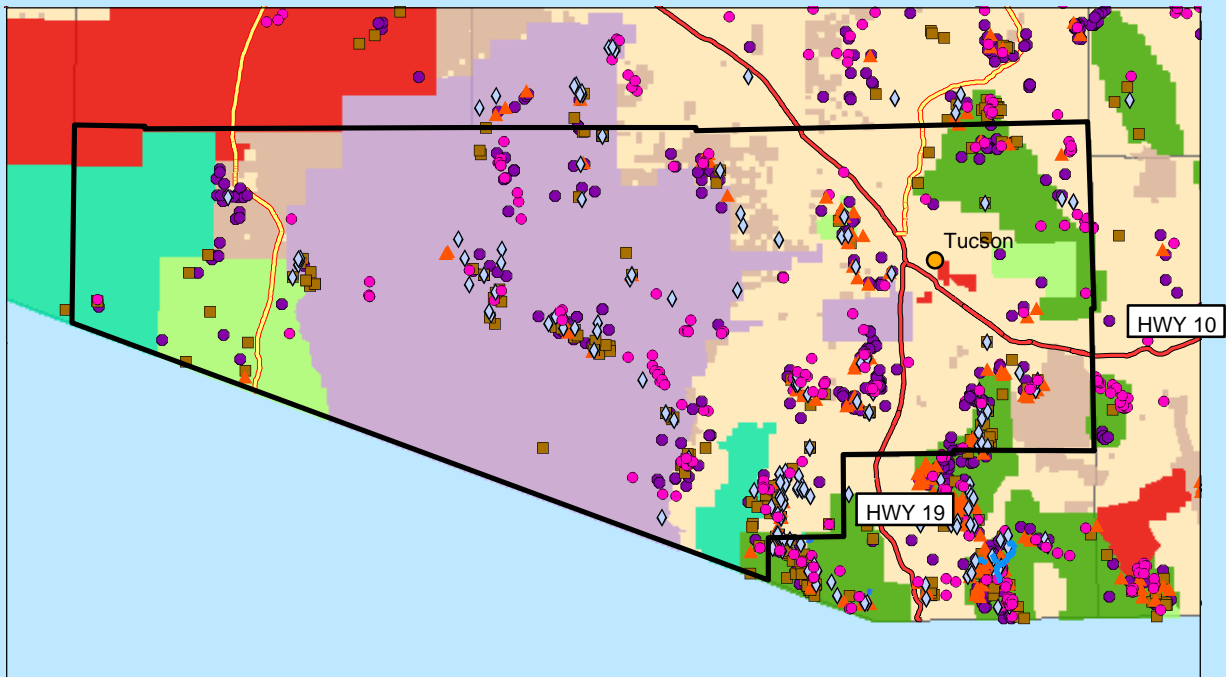

Abandoned Hardrock Mines and Waters Polluted by Metals

Pima County, AZ

1:1,992,493

Legend

● Cities	Federal Lands
■ Impaired Water Areas	■ Bureau of Indian Affairs
— Impaired Water Segments	■ Bureau of Land Management
Abandoned Hardrock Mines	■ Bureau of Reclamation
● All Others	■ Department of Defense
● Copper	■ Forest Service
■ Gold	■ Fish and Wildlife Service
▲ Lead	■ National Park Service
◇ Silver	■ Other Agencies (NASA, DOE, DOT...)
Road Classification	■ Counties
— Limited Access Highway	
— Highway	

MINERAL
POLICY
CENTER

A Project of the
Mineral Policy Center
Map by Ali Steimke
May 2002