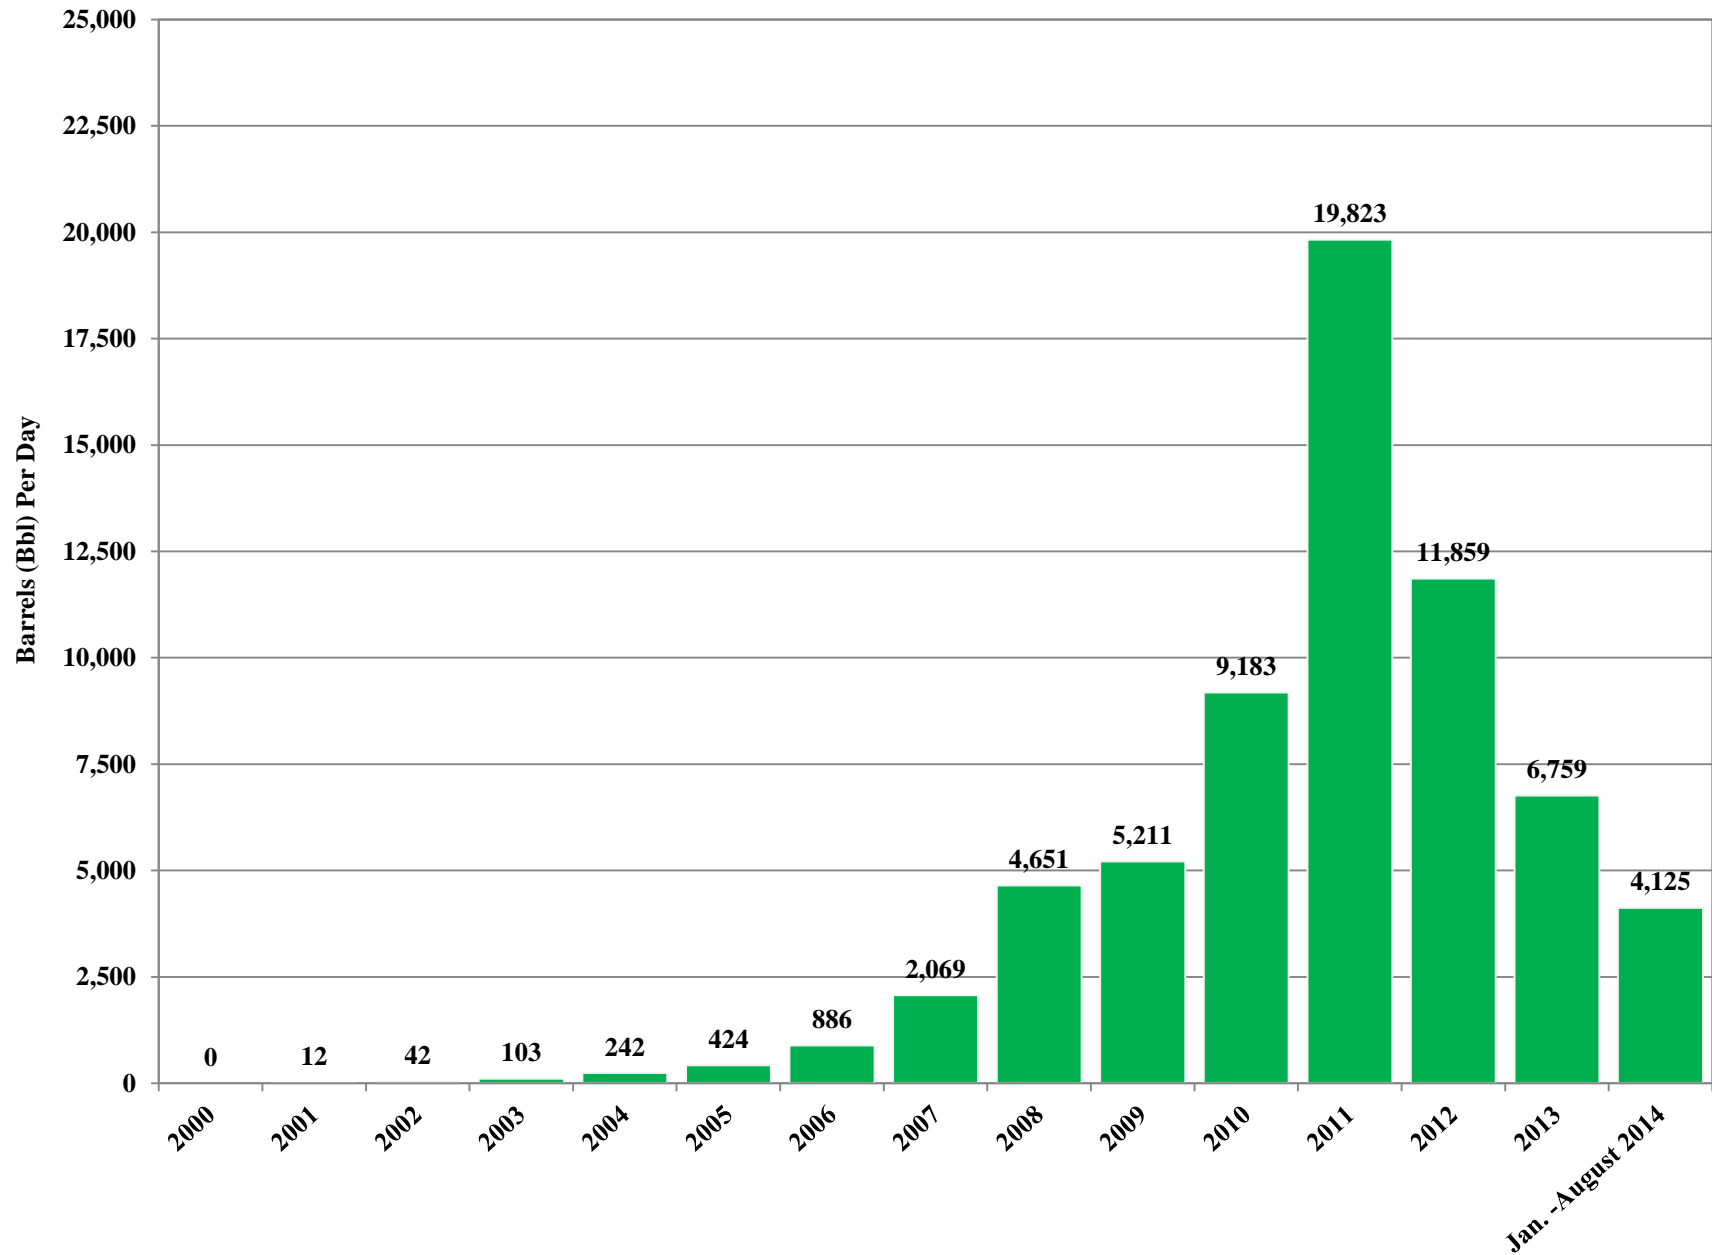

Texas Barnett Shale Oil Production 2000 through August 2014

10/22/2014

Source: Railroad Commission of Texas Production Data Query System (PDQ)