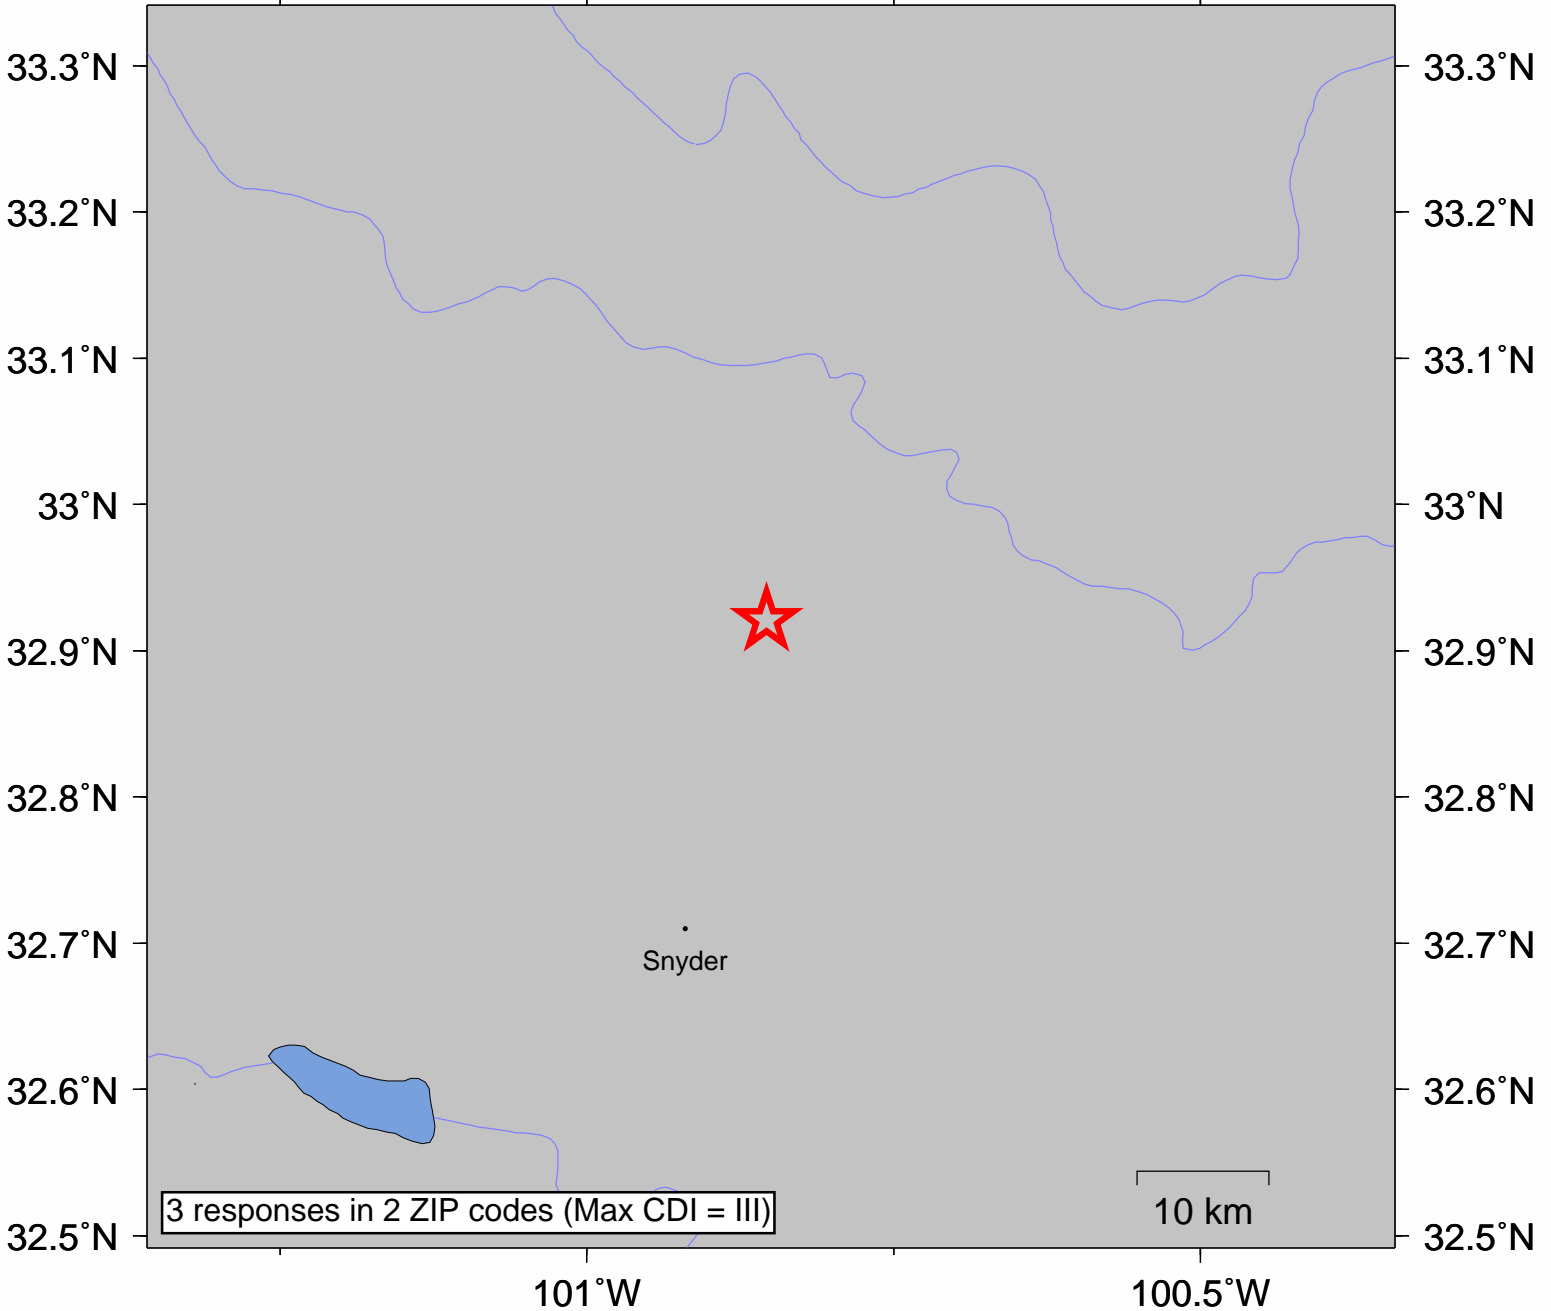

USGS Community Internet Intensity Map WESTERN TEXAS

Jan 20 2014 09:04:38 AM local 32.9209N 100.8535W M2.7 Depth: 3 km ID:usb000m4u7

| INTENSITY | I | II-III | IV | V | VI | VII | VIII | IX | X+ |
|-----------|----------|--------|-------|------------|--------|-------------|----------------|---------|----------|
| SHAKING | Not felt | Weak | Light | Moderate | Strong | Very strong | Severe | Violent | Extreme |
| DAMAGE | none | none | none | Very light | Light | Moderate | Moderate/Heavy | Heavy | V. Heavy |