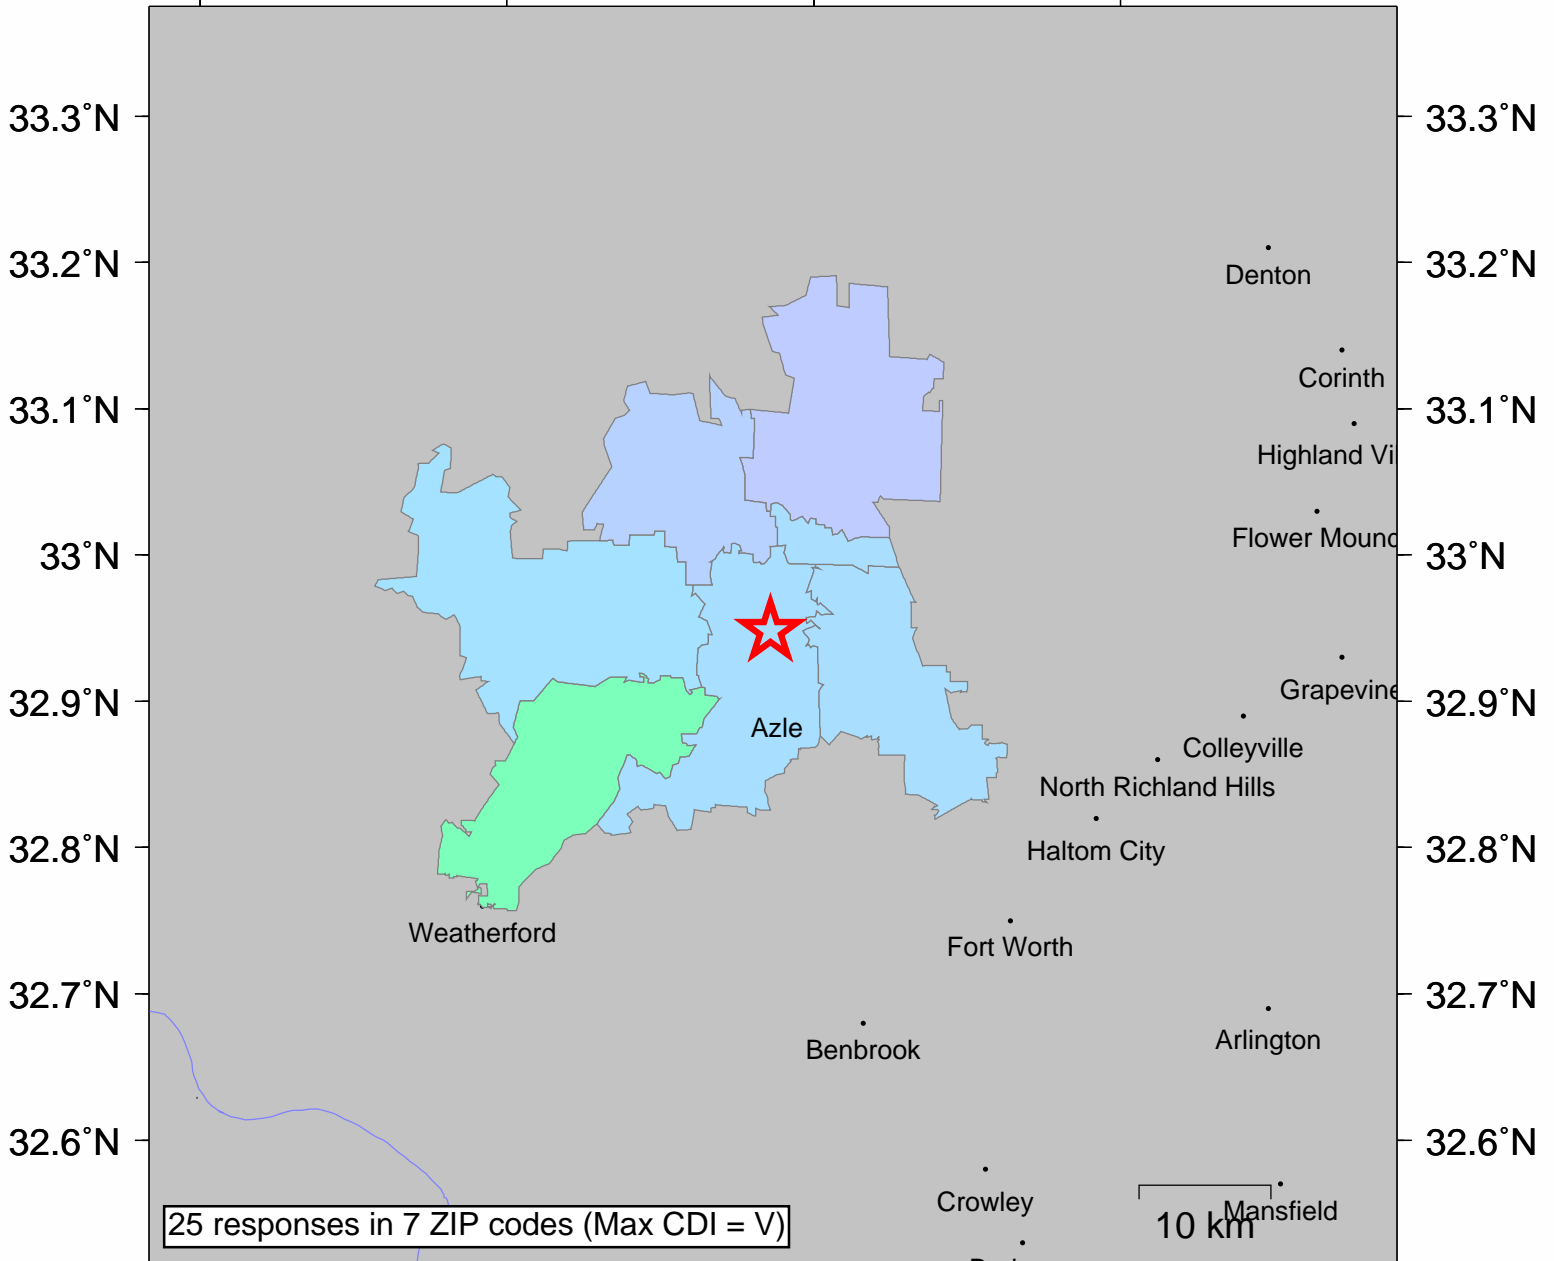

# USGS Community Internet Intensity Map NORTHERN TEXAS

Nov 25 2013 07:55:21 PM local 32.9479N 97.5353W M2.8 Depth: 5 km ID:usb000I76q

98°W

97.5°W

INTENSITY	I	II-III	IV	V	VI	VII	VIII	IX	X+
SHAKING	Not felt	Weak	Light	Moderate	Strong	Very strong	Severe	Violent	Extreme
DAMAGE	none	none	none	Very light	Light	Moderate	Moderate/Heavy	Heavy	V. Heavy