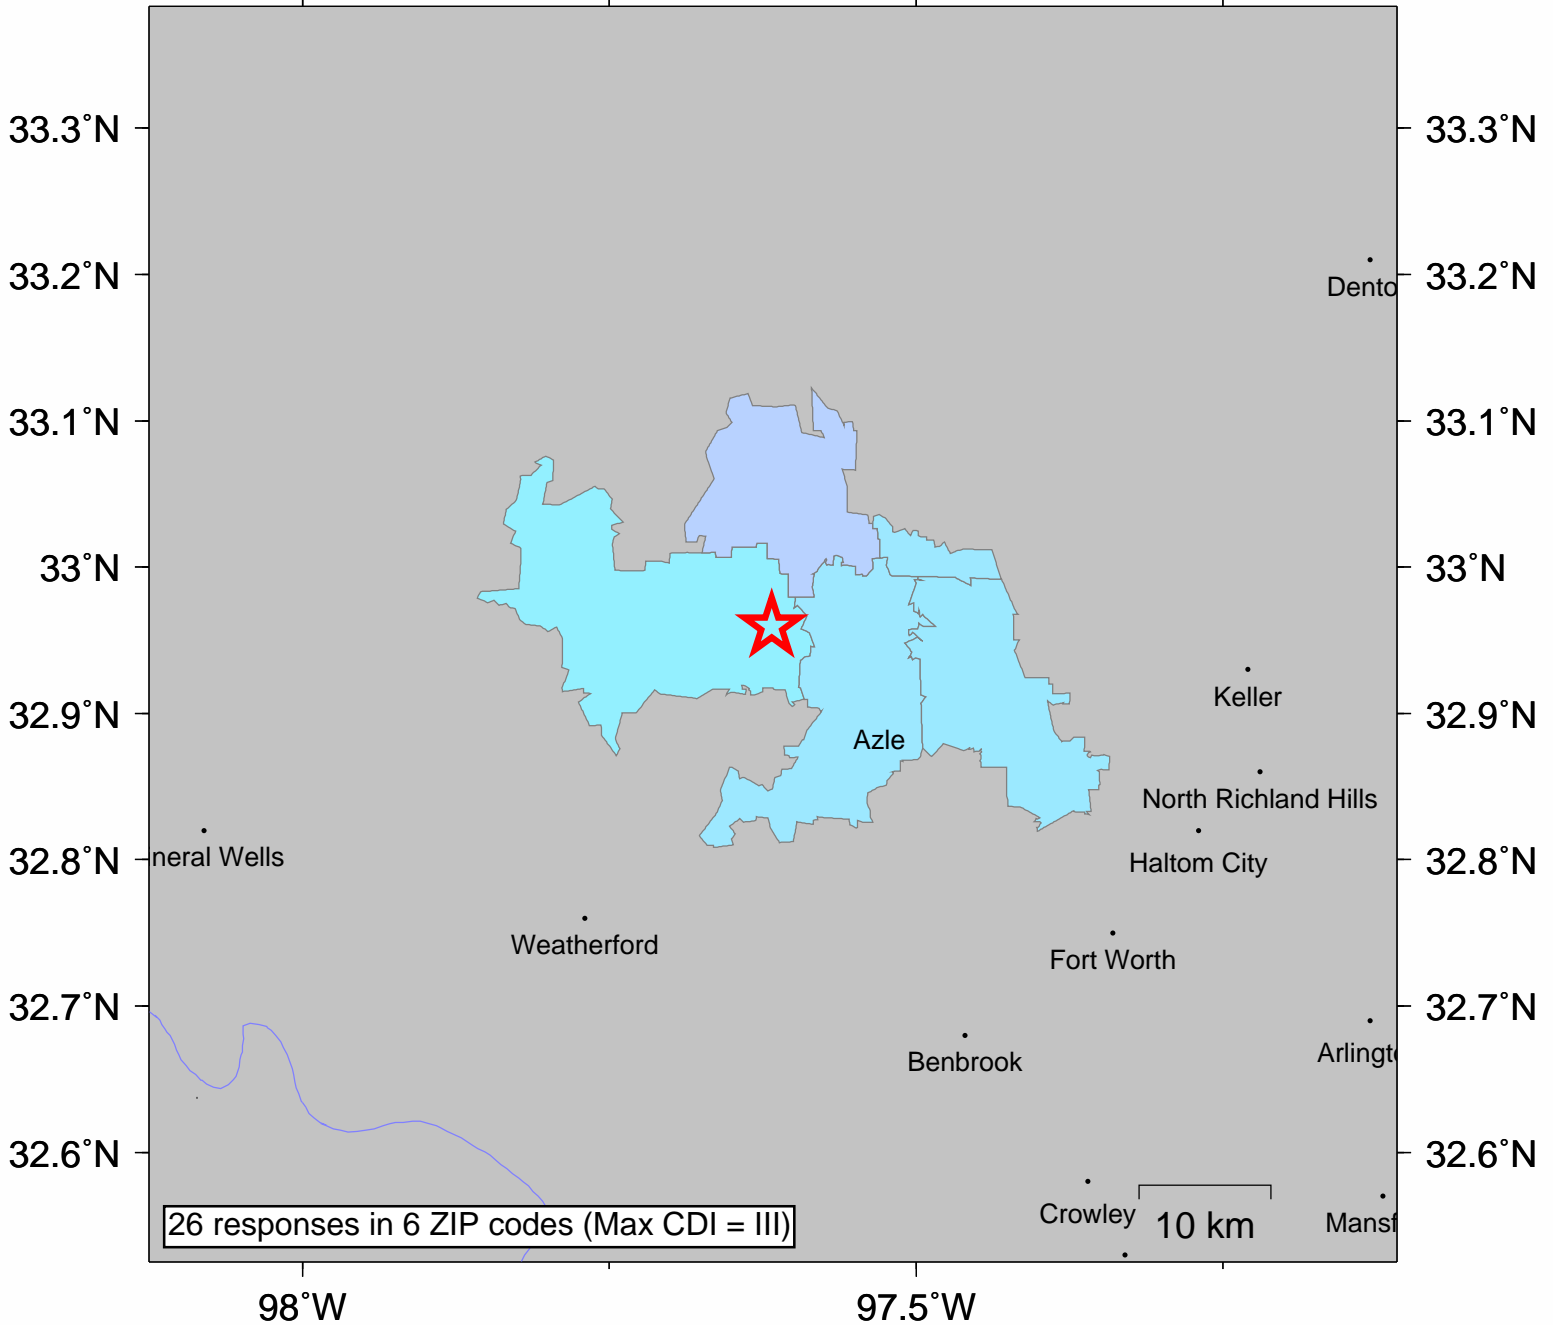

USGS Community Internet Intensity Map NORTHERN TEXAS

Nov 26 2013 02:03:28 PM local 32.9594N 97.6176W M2.8 Depth: 2 km ID:usb000I77a

INTENSITY	I	II-III	IV	V	VI	VII	VIII	IX	X+
SHAKING	Not felt	Weak	Light	Moderate	Strong	Very strong	Severe	Violent	Extreme
DAMAGE	none	none	none	Very light	Light	Moderate	Moderate/Heavy	Heavy	V. Heavy