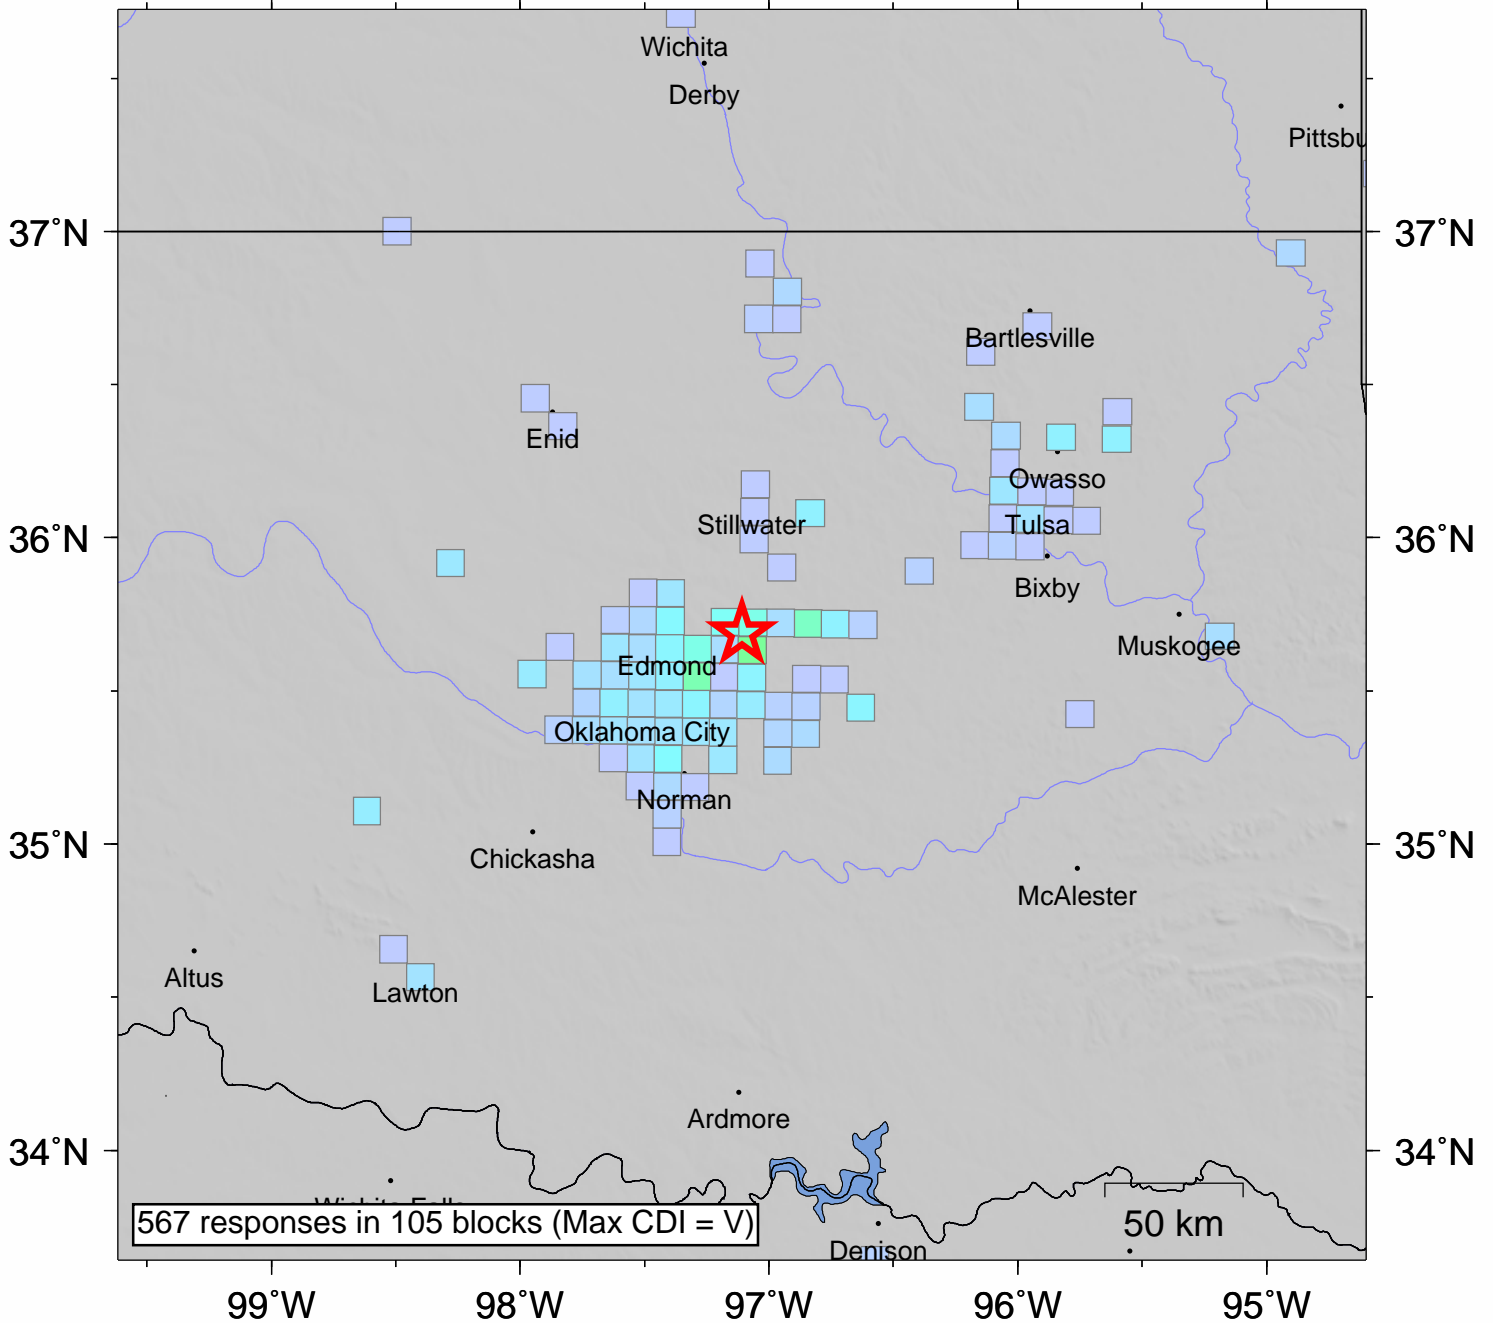

USGS Community Internet Intensity Map OKLAHOMA

Apr 16 2013 05:16:53 AM local 35.6870 97.1094 M4.2 Depth: 5 km ID:usb000g7we

INTENSITY	I	II-III	IV	V	VI	VII	VIII	IX	X+
SHAKING	Not felt	Weak	Light	Moderate	Strong	Very strong	Severe	Violent	Extreme
DAMAGE	none	none	none	Very light	Light	Moderate	Moderate/Heavy	Heavy	V. Heavy