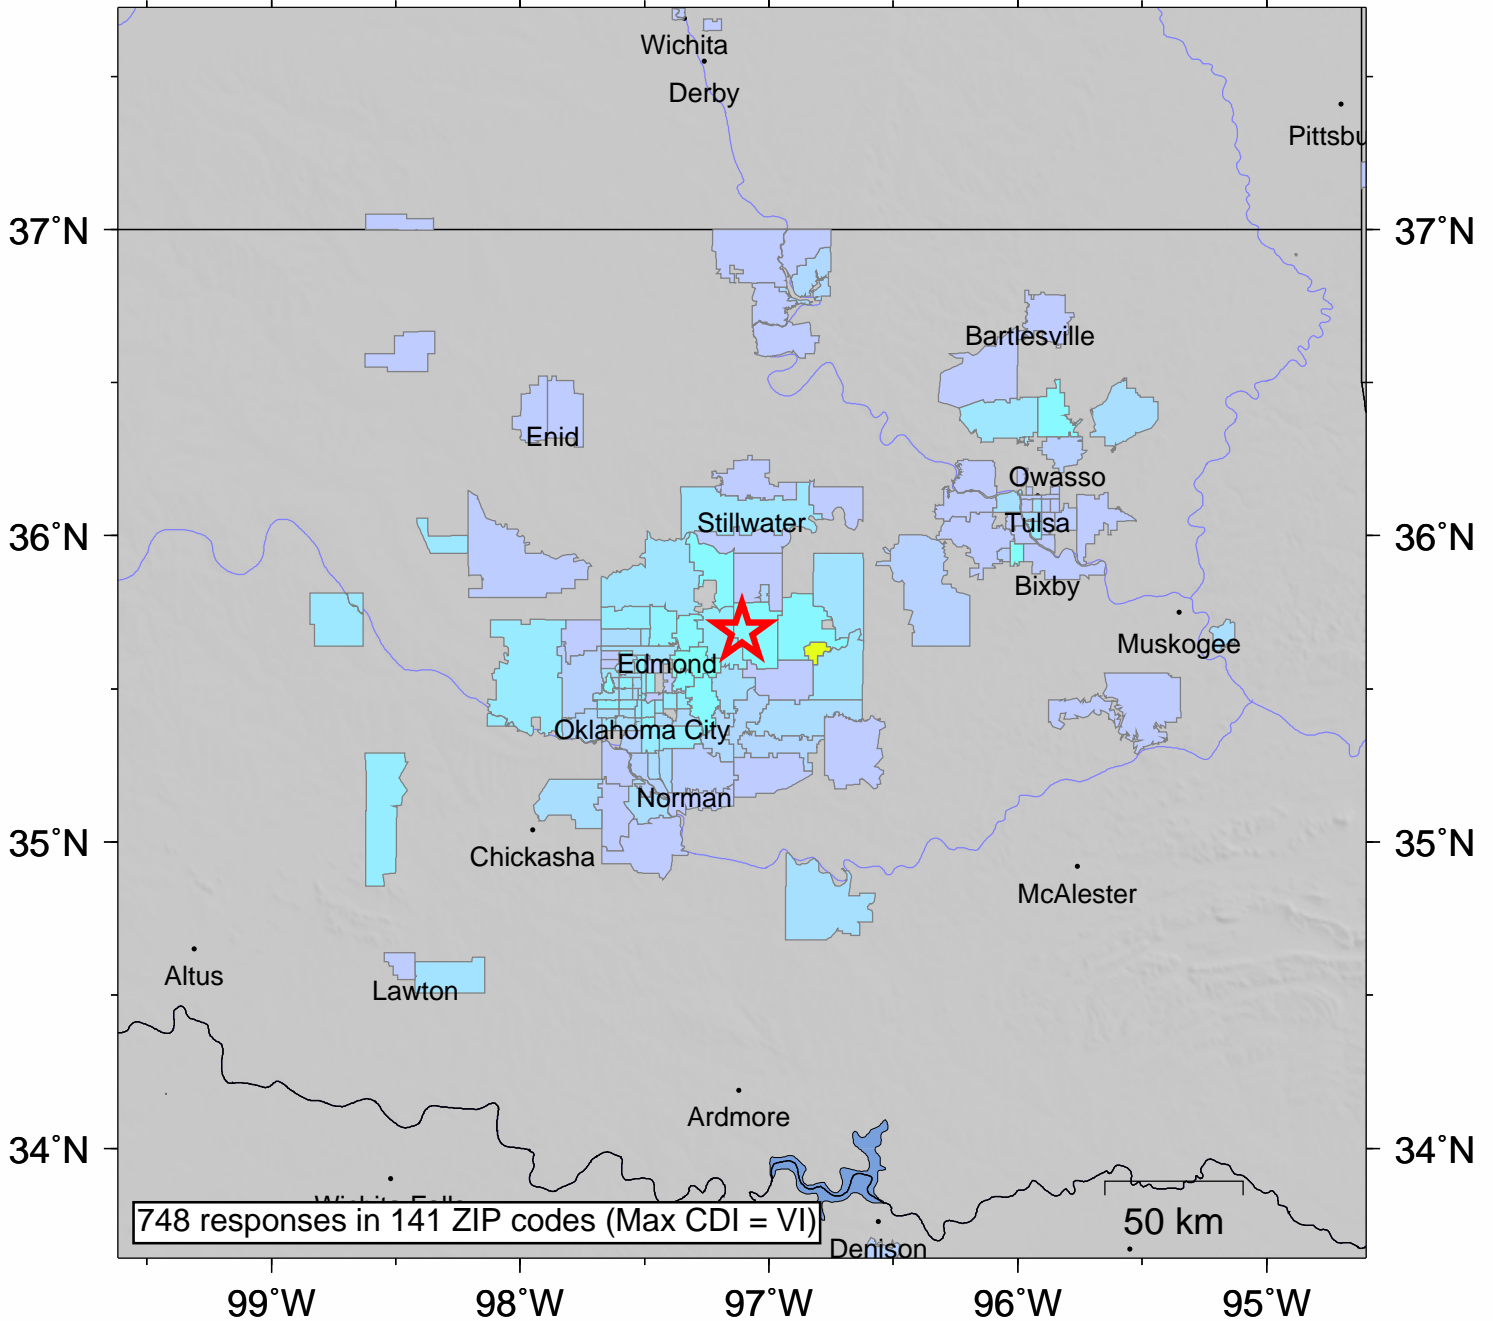

# USGS Community Internet Intensity Map OKLAHOMA

Apr 16 2013 05:16:53 AM local 35.6870 97.1094 M4.2 Depth: 5 km ID:usb000g7we

INTENSITY	I	II-III	IV	V	VI	VII	VIII	IX	X+
SHAKING	Not felt	Weak	Light	Moderate	Strong	Very strong	Severe	Violent	Extreme
DAMAGE	none	none	none	Very light	Light	Moderate	Moderate/Heavy	Heavy	V. Heavy