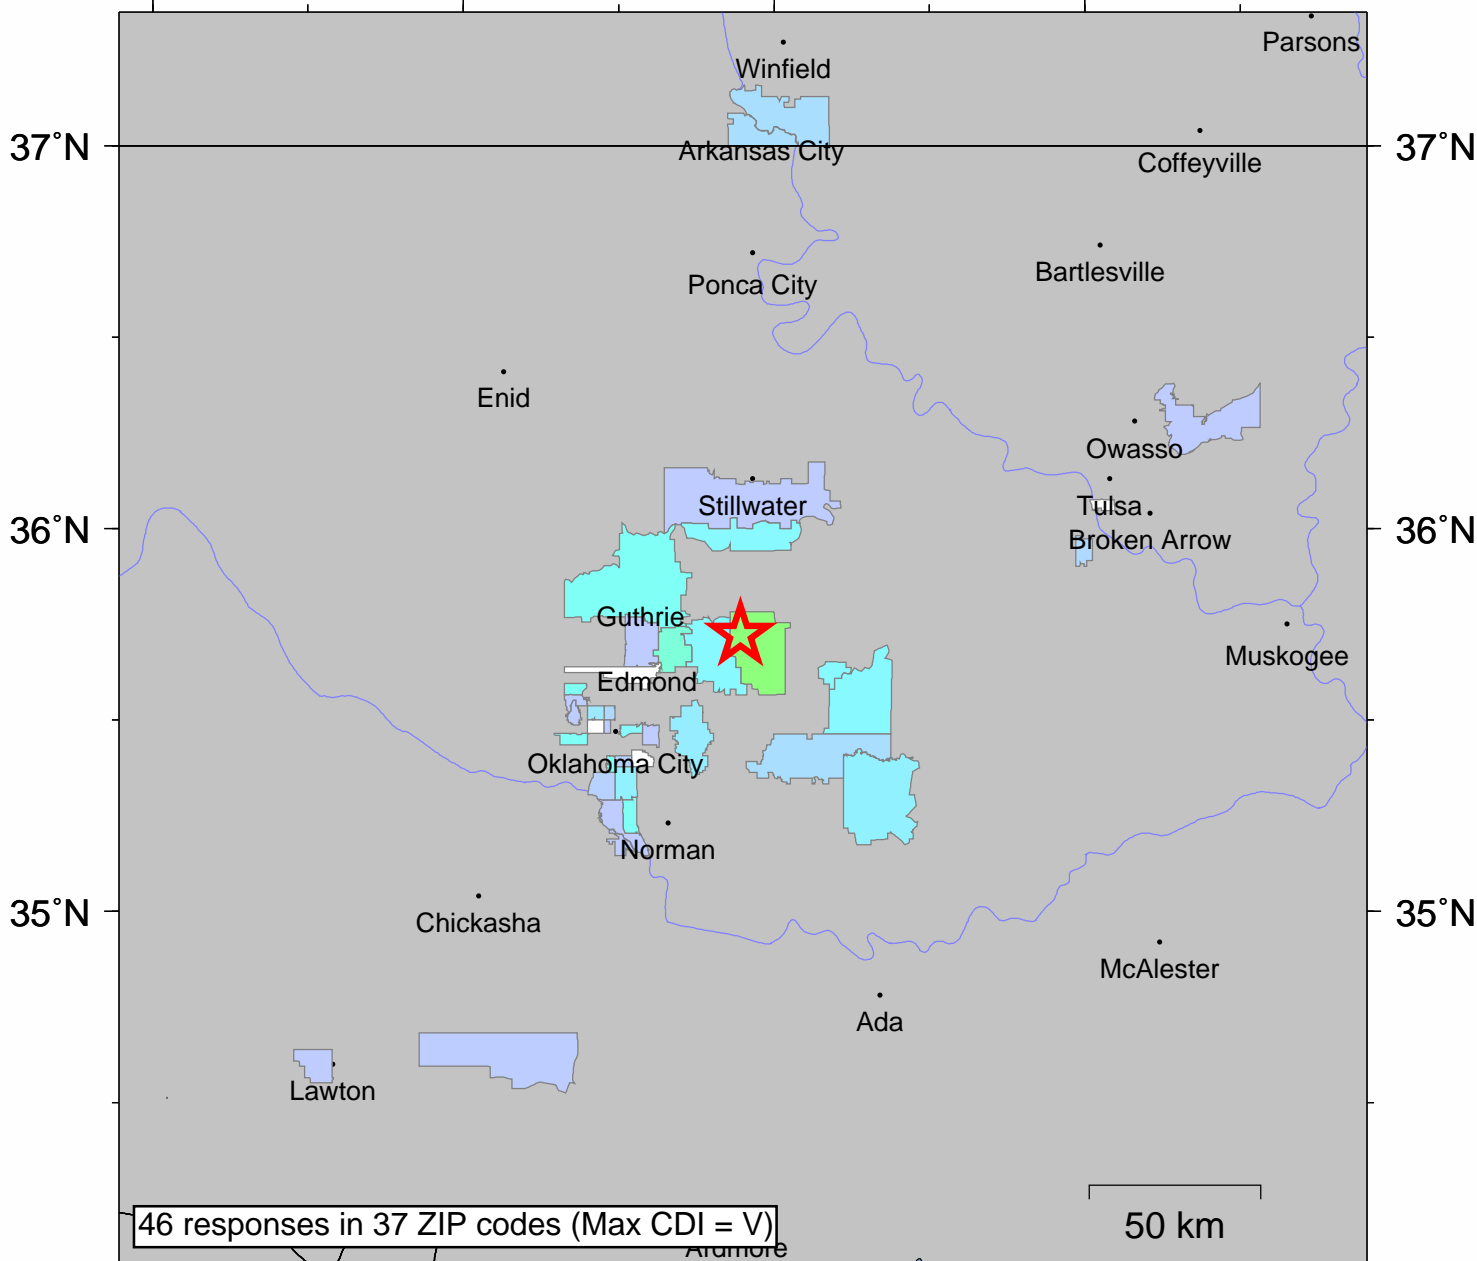

USGS Community Internet Intensity Map OKLAHOMA

Apr 16 2013 02:16:42 AM local 35.7228N 97.1078W M3.3 Depth: 5 km ID:usb000g7t3

46 responses in 37 ZIP codes (Max CDI = V)

50 km

99°W 98°W 97°W 96°W

INTENSITY	I	II-III	IV	V	VI	VII	VIII	IX	X+
SHAKING	Not felt	Weak	Light	Moderate	Strong	Very strong	Severe	Violent	Extreme
DAMAGE	none	none	none	Very light	Light	Moderate	Moderate/Heavy	Heavy	V. Heavy