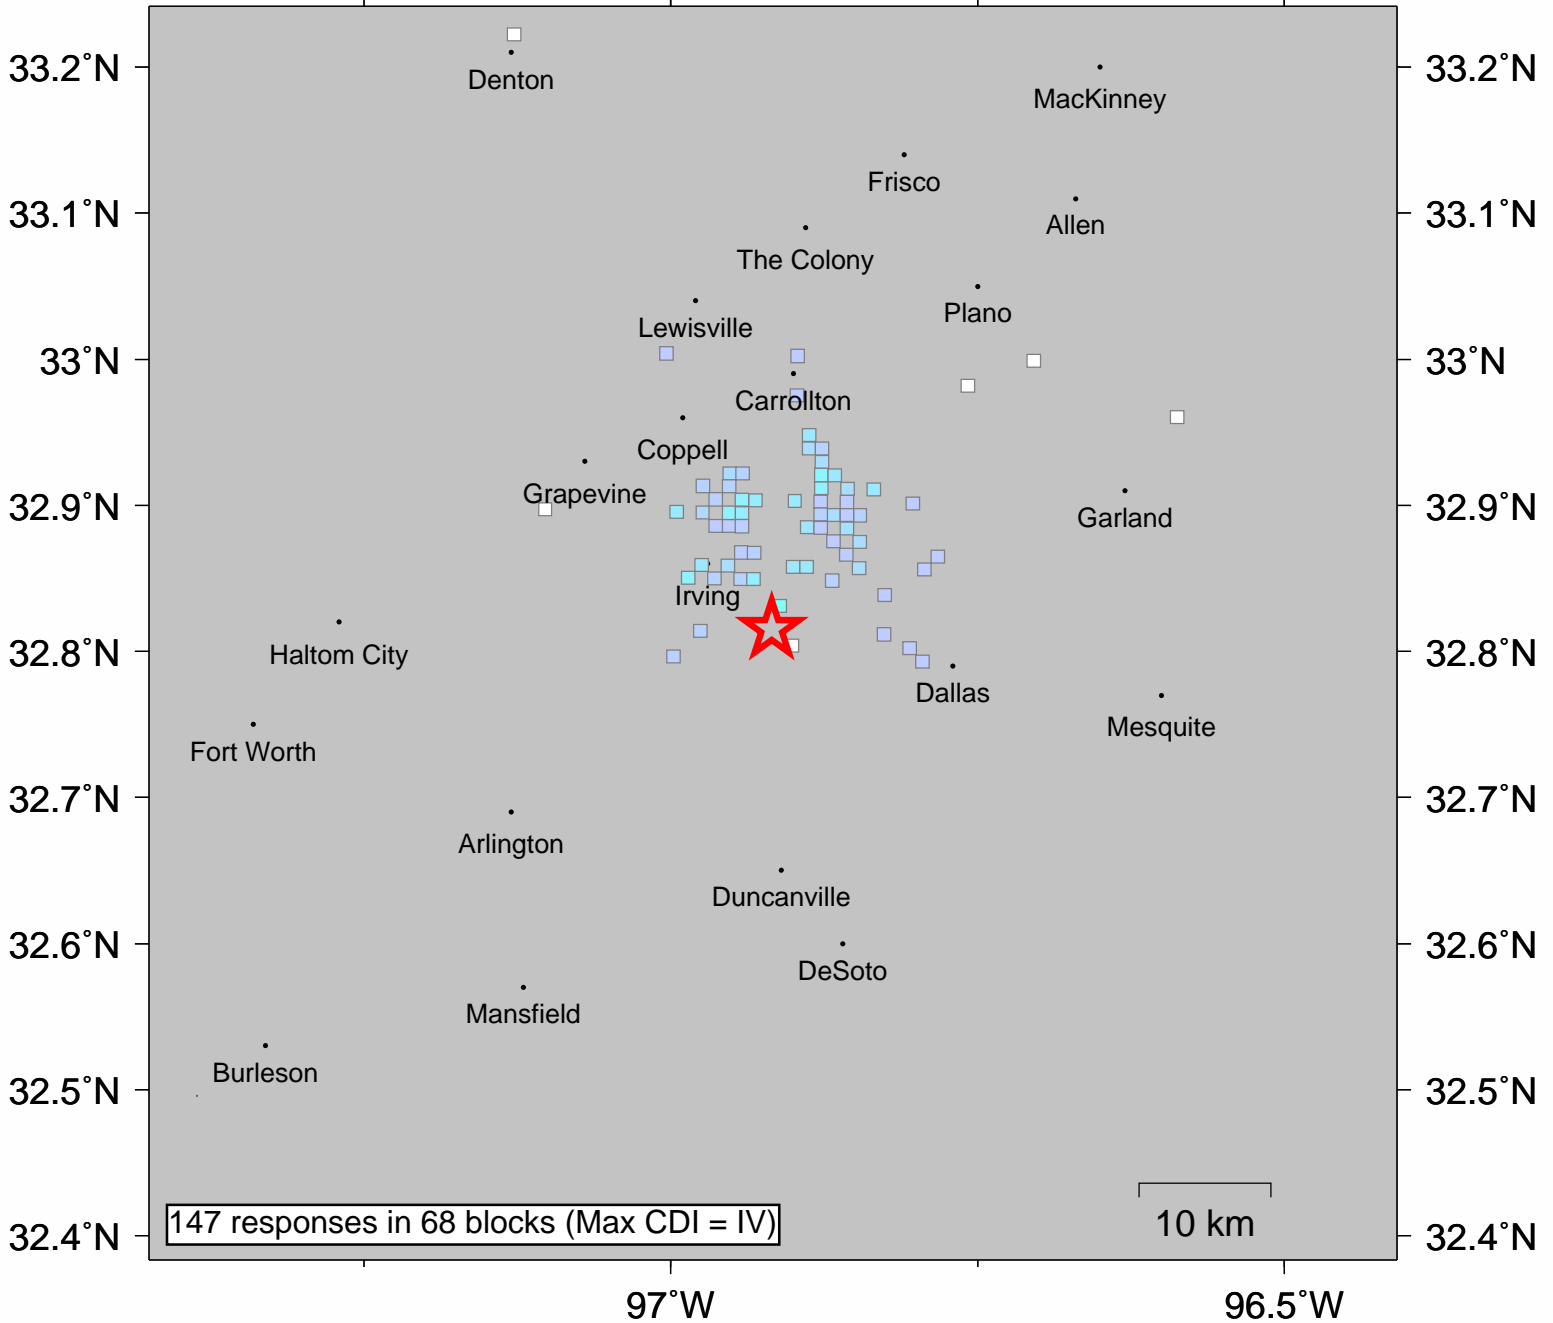

USGS Community Internet Intensity Map NORTHERN TEXAS

Sep 11 2014 03:21:58 AM local 32.8153N 96.9178W M2.8 Depth: 5 km ID:usb000sbaw

INTENSITY	I	II-III	IV	V	VI	VII	VIII	IX	X+
SHAKING	Not felt	Weak	Light	Moderate	Strong	Very strong	Severe	Violent	Extreme
DAMAGE	none	none	none	Very light	Light	Moderate	Moderate/Heavy	Heavy	V. Heavy