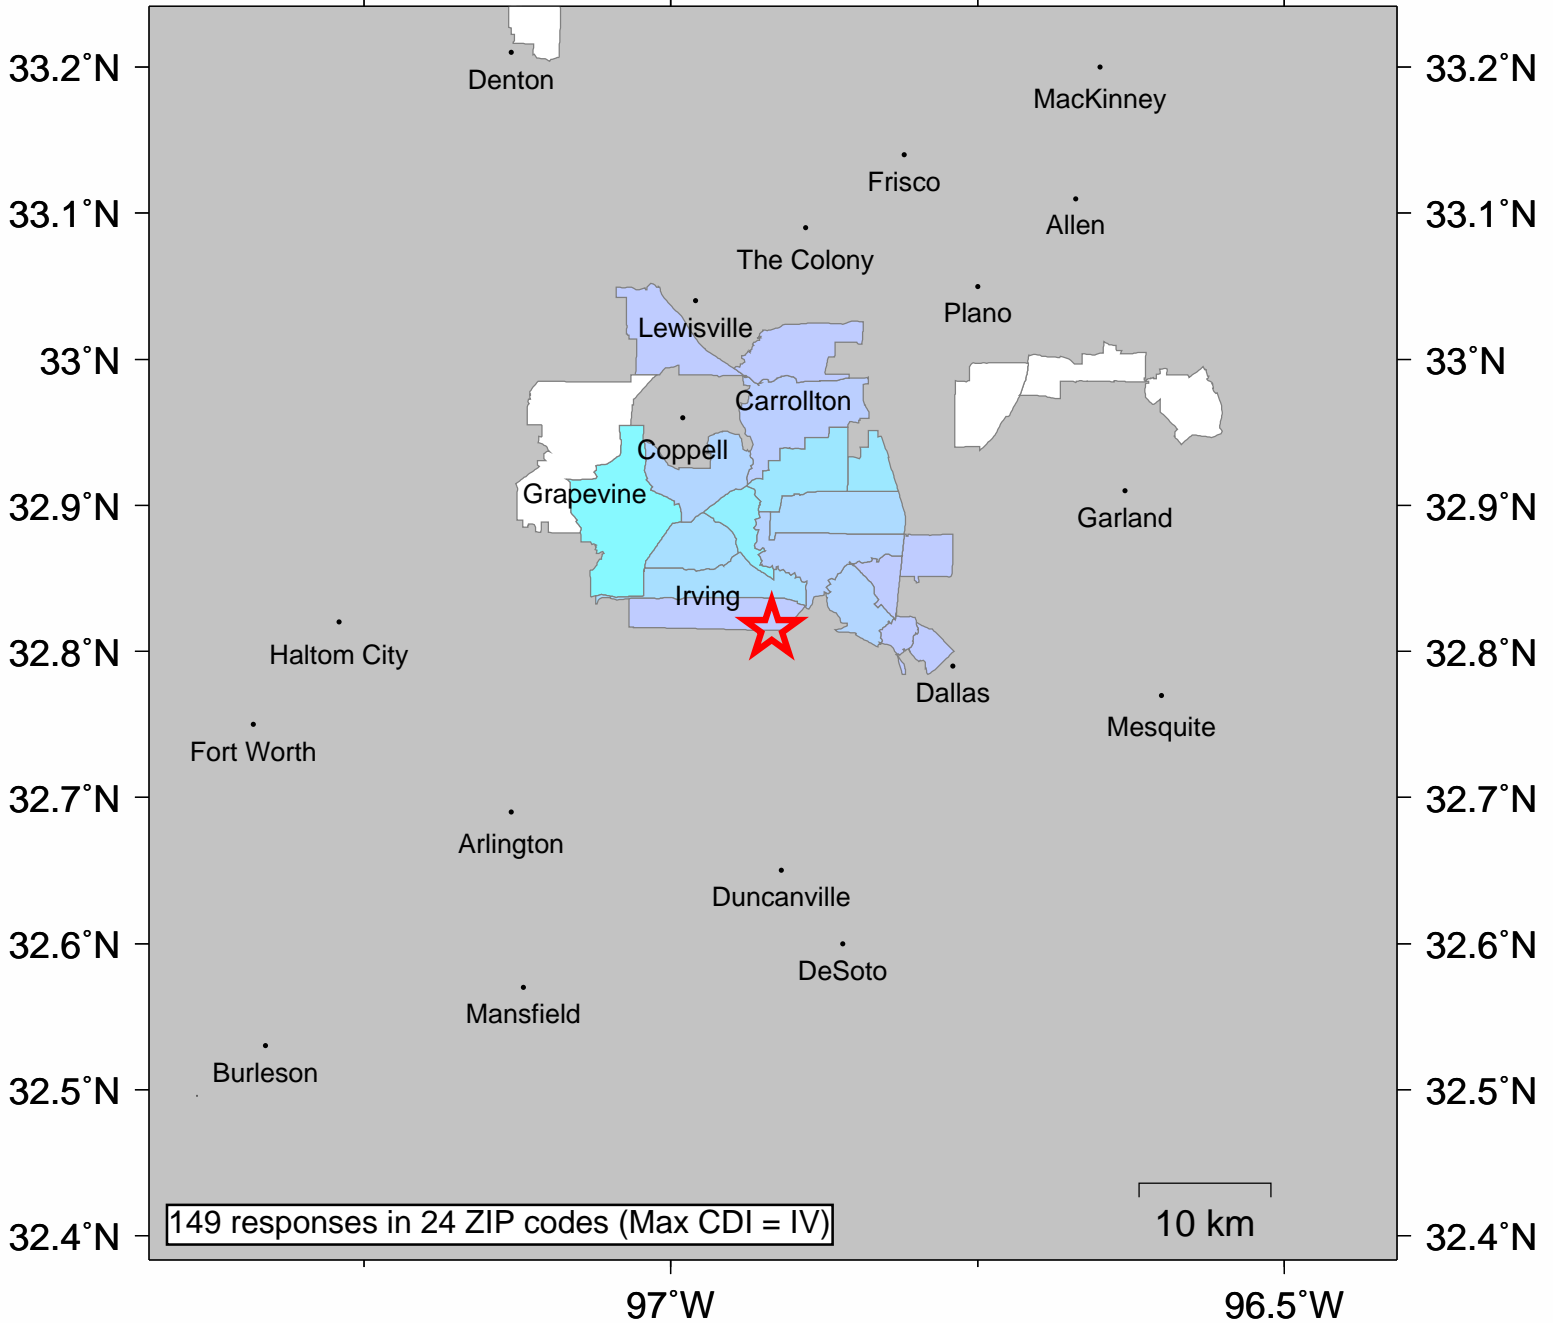

# USGS Community Internet Intensity Map NORTHERN TEXAS

Sep 11 2014 03:21:58 AM local 32.8153N 96.9178W M2.8 Depth: 5 km ID:usb000sbaw

INTENSITY	I	II-III	IV	V	VI	VII	VIII	IX	X+
SHAKING	Not felt	Weak	Light	Moderate	Strong	Very strong	Severe	Violent	Extreme
DAMAGE	none	none	none	Very light	Light	Moderate	Moderate/Heavy	Heavy	V. Heavy