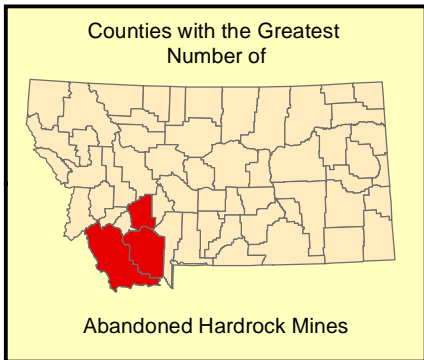

Abandoned Hardrock Mines and Waters Polluted by Metals

Jefferson County, MT

1:886,414

Legend

- Cities
- Impaired Water Areas
- Impaired Water Segments
- Abandoned Hardrock Mines**
 - All Others
 - Copper
 - Gold
 - ▲ Lead
 - ◇ Silver
- Road Classification**
 - Limited Access Highway
 - Highway
- Federal Lands**
 - Bureau of Indian Affairs
 - Bureau of Land Management
 - Bureau of Reclamation
 - Department of Defense
 - Forest Service
 - Fish and Wildlife Service
 - National Park Service
 - Other Agencies (NASA, DOE, DOT...)
 - Counties