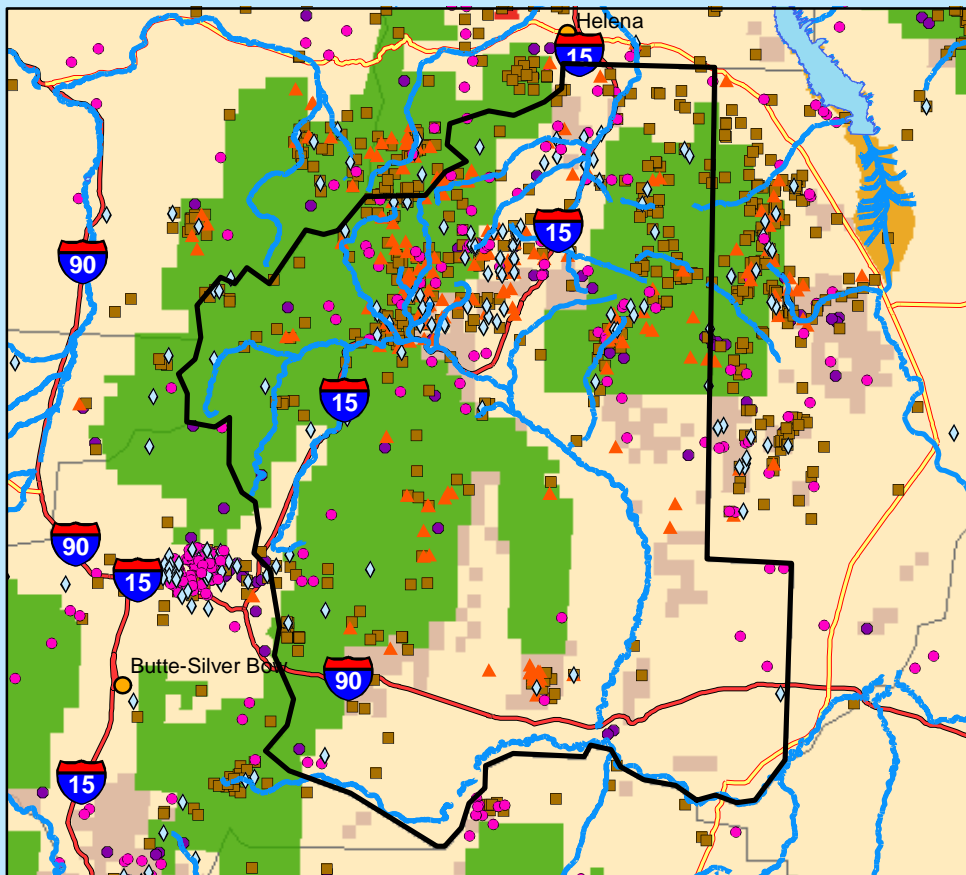

Abandoned Hardrock Mines and Waters Polluted by Metals

Jefferson County, MT

1:886,414

Legend

- Cities
- Impaired Water Areas
- Impaired Water Segments
- Abandoned Hardrock Mines**
 - All Others
 - Copper
 - Gold
 - ▲ Lead
 - ◇ Silver
- Road Classification**
 - Limited Access Highway
 - Highway
- Federal Lands**
 - Bureau of Indian Affairs
 - Bureau of Land Management
 - Bureau of Reclamation
 - Department of Defense
 - Forest Service
 - Fish and Wildlife Service
 - National Park Service
 - Other Agencies (NASA, DOE, DOT...)
 - Counties